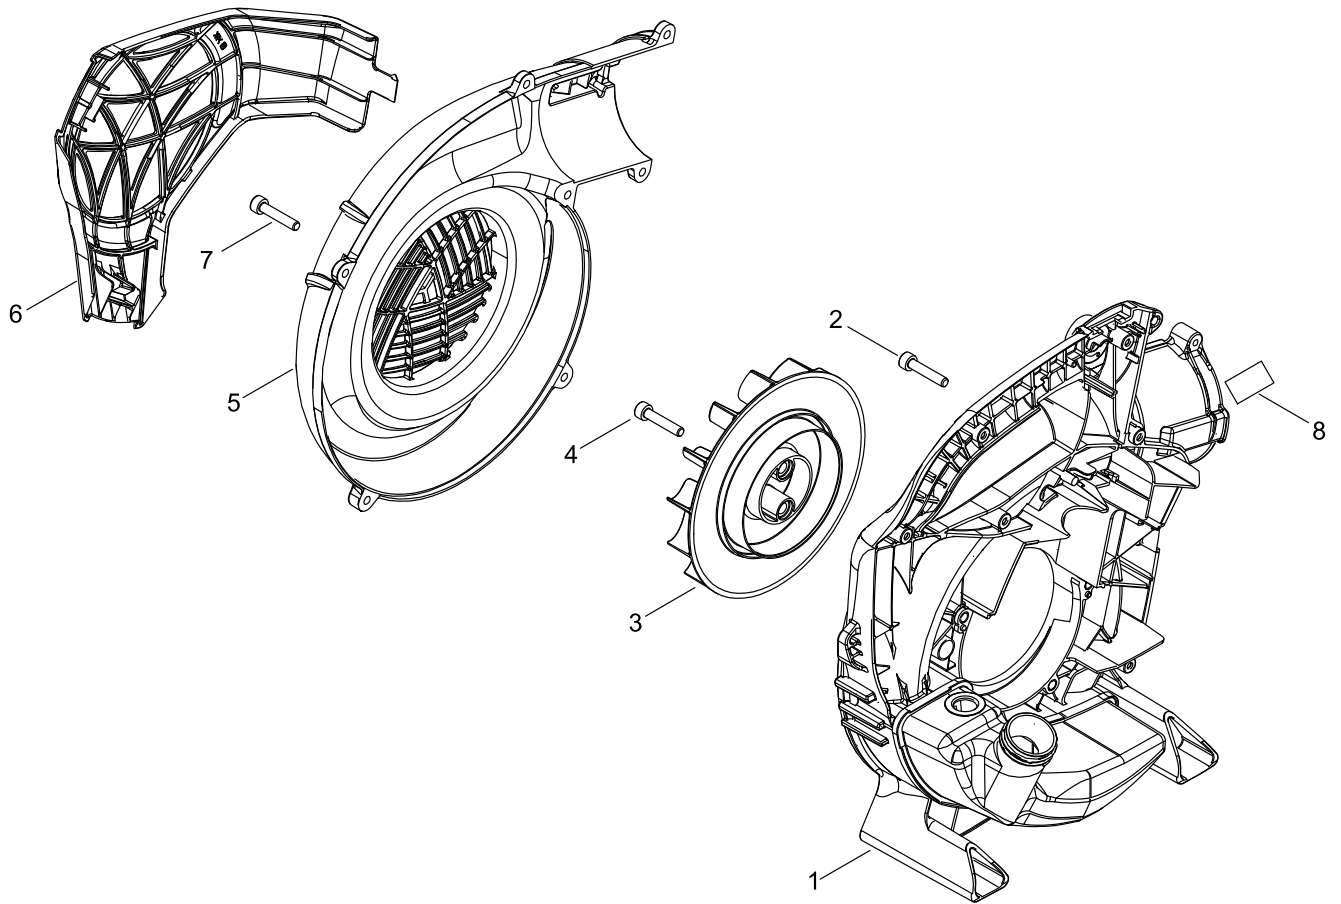

FAN CASE

FAN CASE

Key No.	LV (+)	Part No	Description	Qty	Standard
1		E103-001461	CASE,FAN	1	E-SIDE W/TANK
2		V805-000150	BOLT, TORX 5	4	TB-5*16 10.9
3		E100-000290	FAN,BLOWER	1	
4		V806-000010	BOLT, TORX 6	2	TB-6*20 10.9
5		E103-001470	CASE,FAN	1	
6		E104-000270	GRID, BLOWER	1	
7		V805-000010	BOLT, TORX 5	7	TT-5*20 DG 10.9
8		X505-010760	LABEL,CAUTION	1	ISO SYMBOL PB