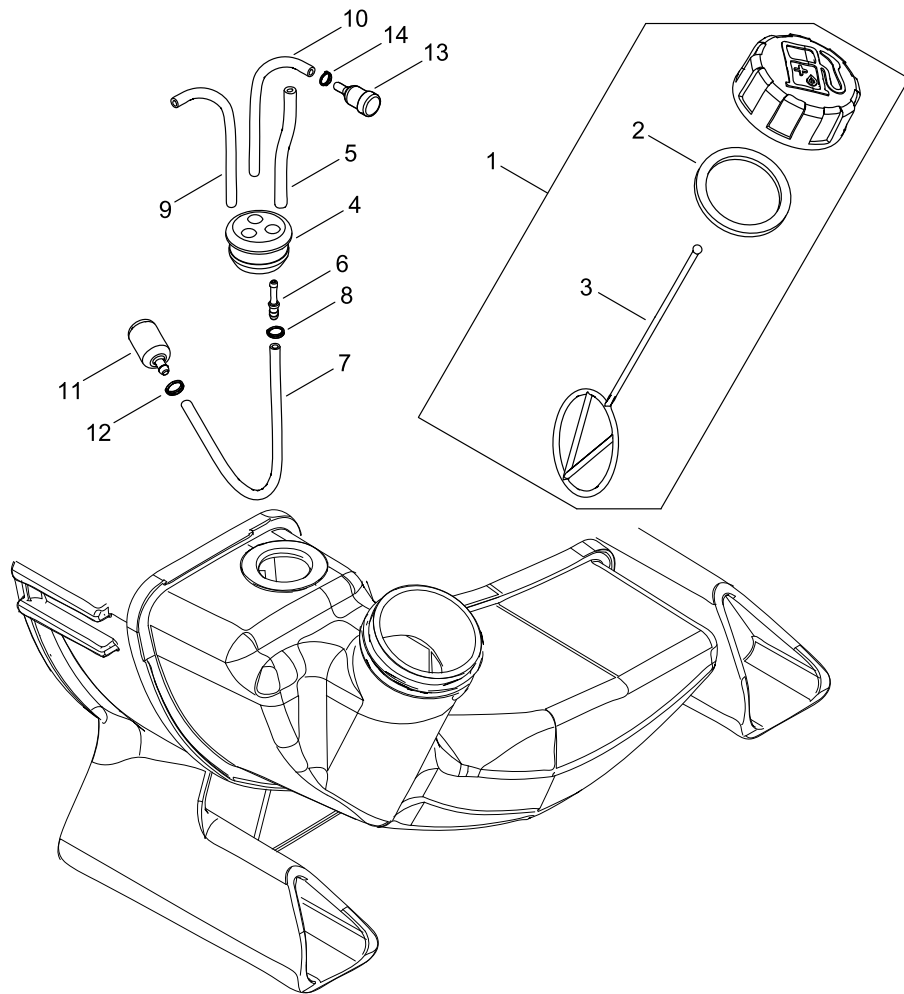

FUEL TANK

FUEL TANK

Key No.	LV (+)	Part No	Description	Qty	Standard
1		P100-006640	CAP,FUEL ASY	1	
2	+	V107-000190	GASKET,FUEL CAP	1	37.9*T2.2
3	+	131051-56030	CLIP, FUEL CAP	1	100L
4		132115-46730	GROMMET, FUEL	1	
5		V471-005240	PIPE	1	3*5*80
6		V186-000520	JOINT,PIPE	1	
7		V471-003731	PIPE	1	3*5*140
8		V490-001240	CLIP	1	
9		132010-49730	PIPE 3*6*85	1	3*6*85 YL
10		V471-005251	PIPE	1	3*5*60
11		A369-000470	STRAINER, FUEL	1	
12		V490-001240	CLIP	1	
13		A356-000031	VALVE,CHECK	1	
14		V490-001240	CLIP	1