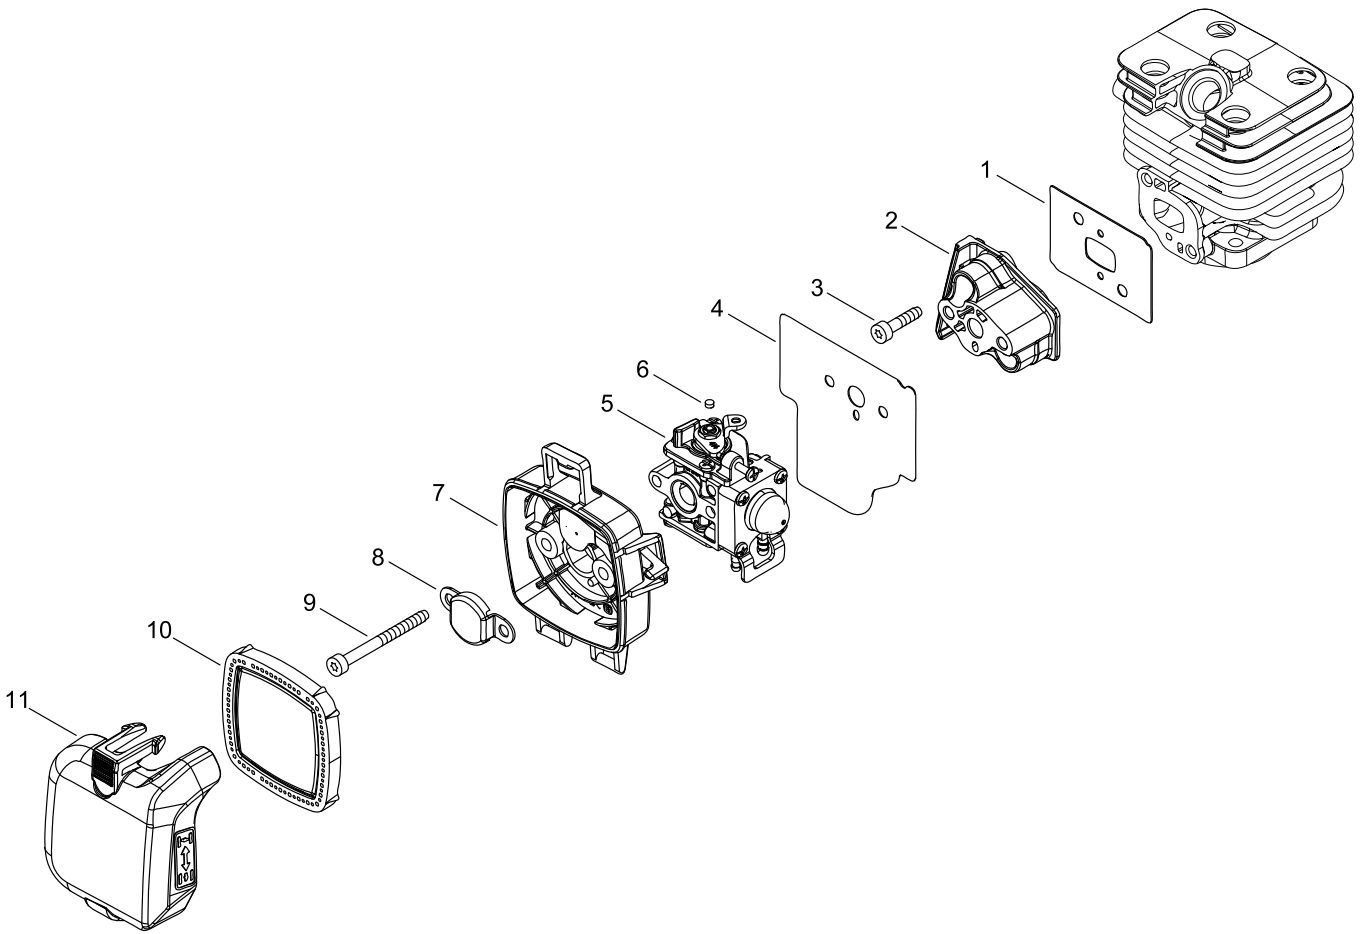

AIR CLEANER, CARBURETOR

AIR CLEANER, CARBURETOR

Key No.	LV (+)	Part No	Description	Qty	Standard
1		V103-001950	GASKET,INTAKE	1	AF74 T0.5
2		A200-001130	INSULATOR, INTAKE	1	
3		V805-000210	BOLT, TORX 5	2	TB-5*20 12.9
4		V103-001960	GASKET,INTAKE	1	AF5400 T0.5
5		A021-004700	CARBURETOR, DIAPHRAGM	1	ZAMA RE110147A
6		A259-000010	CAP,LIMITER	1	
7		P100-003820	CASE,CLEANER	1	
8		A244-000330	PLATE, PREVENT	1	
9		V805-000100	BOLT, TORX 5	2	TB-5*65 10.9
10		A226-002160	ELEMENT, AIR FILTER	1	ID 2520
11		A232-001920	LID,CLEANER	1