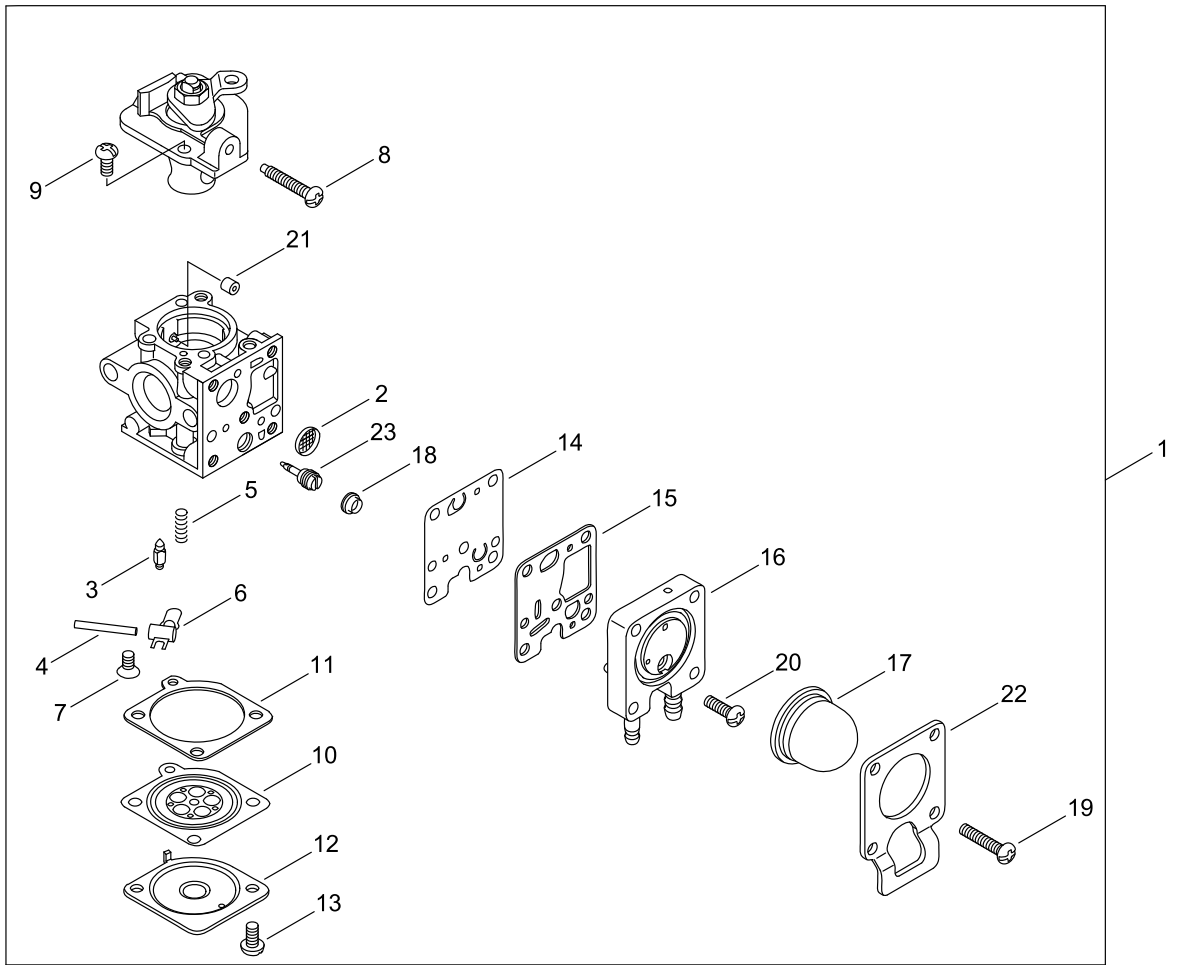

CARBURETOR

CARBURETOR

Key No.	LV (+)	Part No	Description	Qty	Standard
1		A021-004700	CARBURETOR, DIAPHRAGM	1	ZAMA RE110147A
2	+	P005-000010	STRAINER	1	
3	+	P005-004030	VALVE, INLET NEEDLE	1	
4	+	125338-13930	PIN, METERING ARM	1	
5	+	P005-000940	SPRING, METER. LEVER	1	
6	+	125323-08260	ARM, VALVE	1	
7	+	125339-42030	SCREW	1	
8	+	P005-000100	SCREW, THROTTLEADJUST	1	
9	+	125344-13931	SCREW	2	
10	+	P005-003760	DIAPHRAGM ,METERING	1	
11	+	P005-000200	GASKET, METERING	1	
12	+	125342-52130	COVER, DIAPHRAGM	1	
13	+	125344-52130	SCREW	2	
14	+	P005-000510	DIAPHRAGM, PUMP	1	
15	+	P005-000520	GASKET, PUMP	1	
16	+	P005-004020	BASE, ASY PRIMER	1	
17	+	P005-003110	PUMP, PRIMER	1	
18	+	P005-001250	RETAINER,PLUG BALL	1	
19	+	P005-001900	SCREW	4	
20	+	P005-000270	SCREW	1	
21	+	P005-001000	ROLLER, GUIDE	1	
22	+	P005-000250	RETAINER	1	
23	+	P005-004050	SCREW,MAIN MIXTURE	1