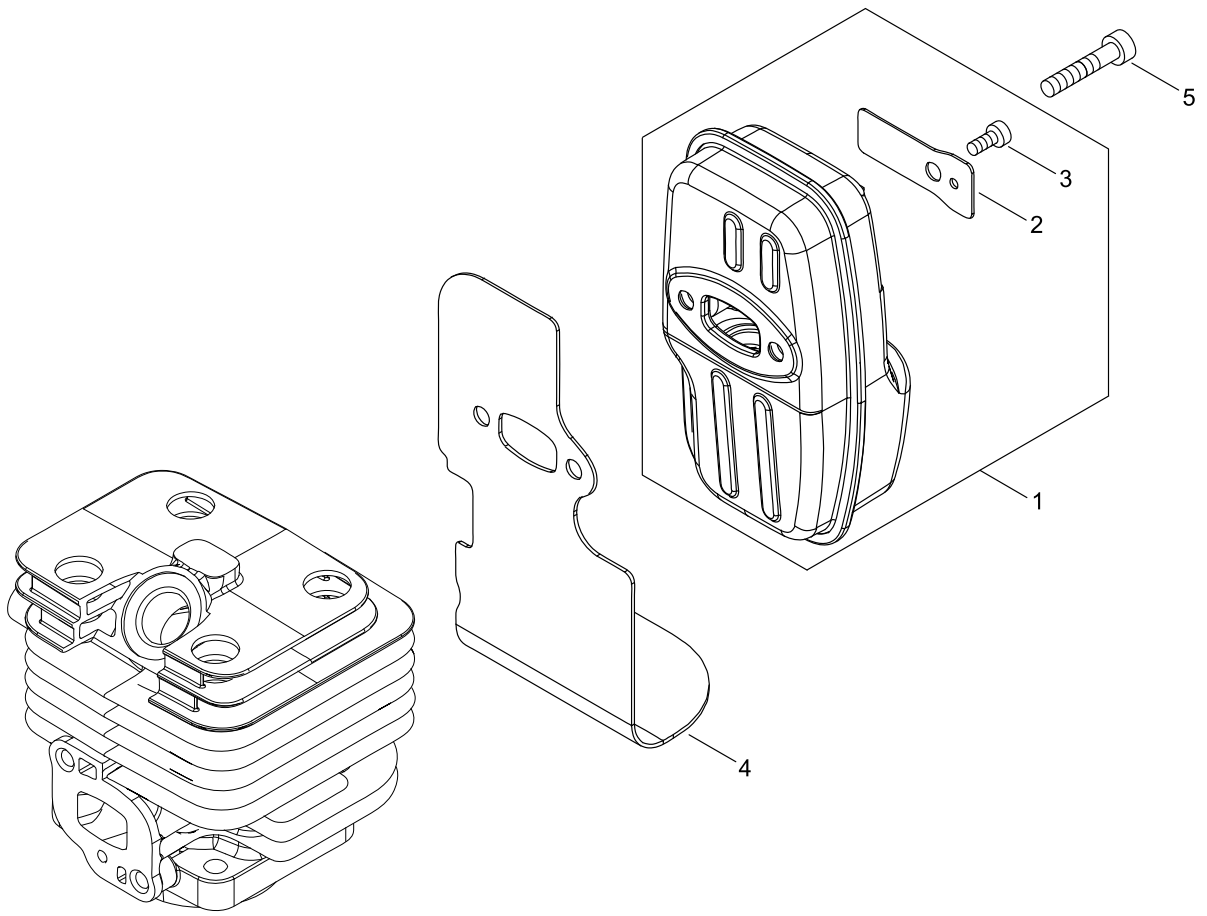

MUFFLER

MUFFLER

Key No.	LV (+)	Part No	Description	Qty	Standard
1		P100-003840	MUFFLER ASY	1	
2	+	A310-000510	SCREEN, ARRESTOR	1	17*41.5
3	+	V804-000030	BOLT, TORX 4	1	TB-4*8 10.9
4		V104-002350	GASKET,EXHAUST	1	T1.0
5		V805-000210	BOLT, TORX 5	2	TB-5*20 12.9