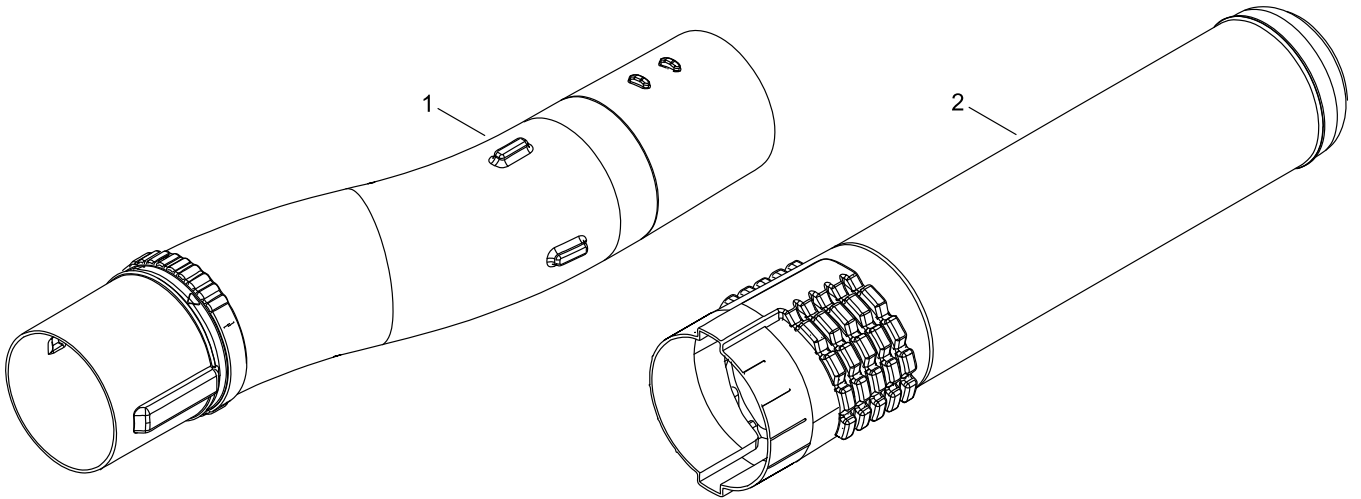

PIPE

PIPE

Key No.	LV (+)	Part No	Description	Qty	Standard
1		E165-000951	PIPE,BLOWER	1	S-SHAPE W/ GUARD
2		E165-000880	PIPE,BLOWER	1