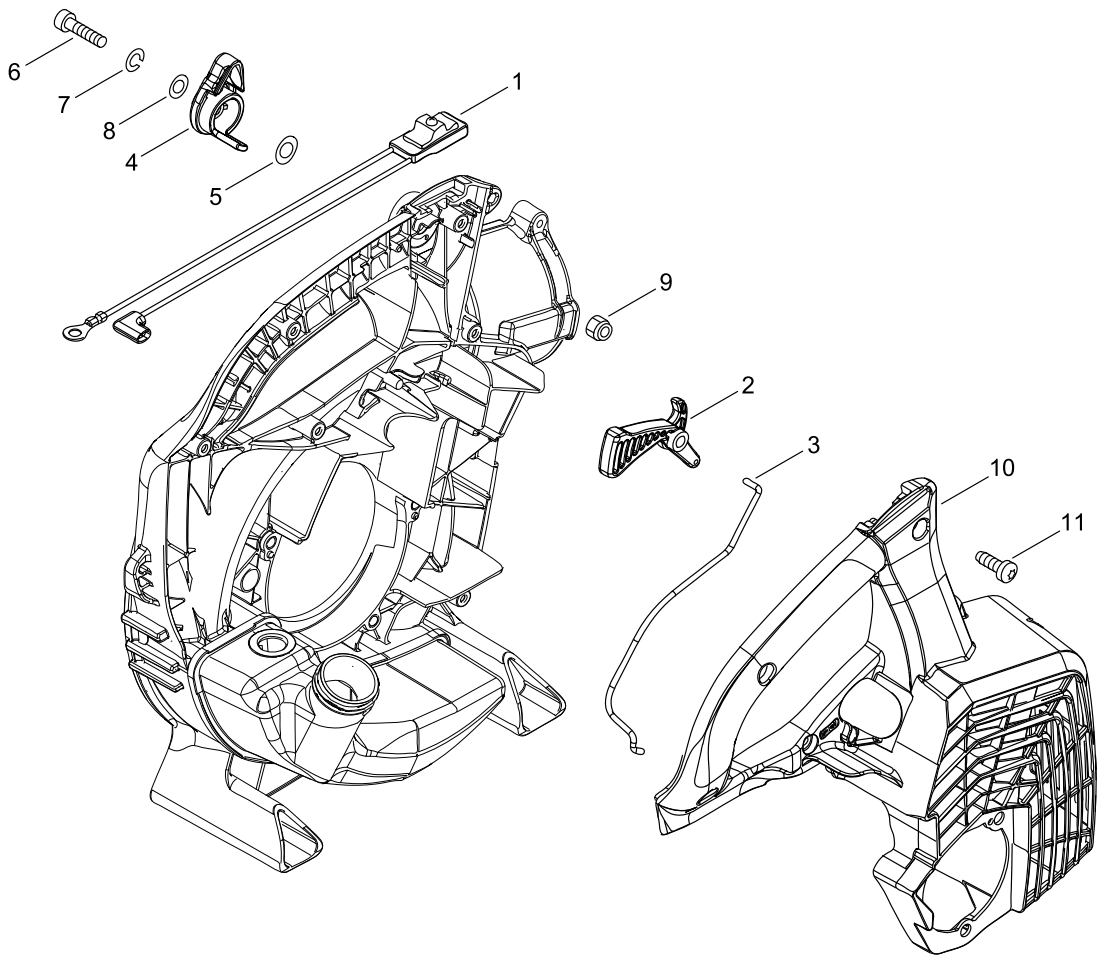

THROTTLE

THROTTLE

Key No.	LV (+)	Part No	Description	Qty	Standard
1		P100-003830	SWITCH,ON OFF	1	
2		C450-000721	CONTROL, THROTTLE	1	
3		C454-000580	ROD, THROTTLE	1	
4		C453-000300	LEVER,THROTTLE	1	
5		900603-00005	WASHER 5	1	5.5*12*0.8
6		V805-000220	BOLT, TORX 5	1	TB-5*25 12.9
7		900605-00005	WASHER, SPRING 5	1	5
8		900602-00005	WASHER 5	1	5.3*10*1
9		900562-50005	LOCKNUT 5	1	5
10		A190-001621	COVER,ENGINE	1	
11		V805-000010	BOLT, TORX 5	6	TT-5*20 DG 10.9