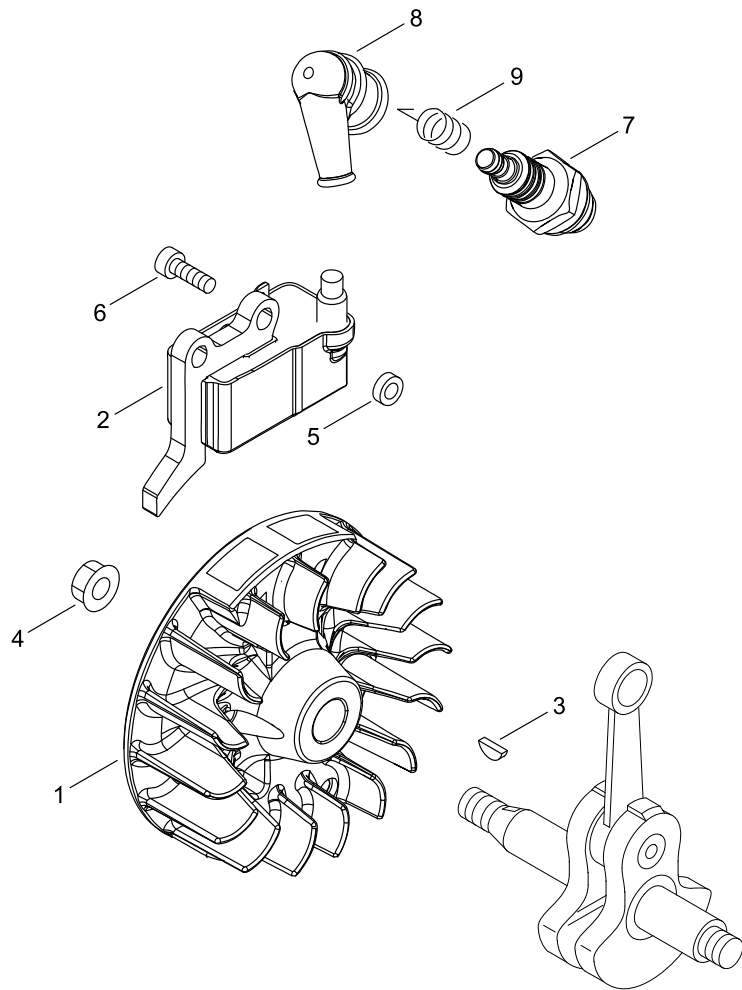

MAGNETO

MAGNETO

Key No.	LV (+)	Part No	Description	Qty	Standard
1		A409-001320	ROTOR, MAGNETO	1	
2		A411-001750	COIL, IGNITION	1	ID#A10083
3		100142-12330	KEY, WOODRUFF	1	
4		900515-00008	NUT, FLANGE	1	8
5		V323-000070	WASHER,CIRCULAR 5	2	5.2*10*3
6		V805-000210	BOLT, TORX 5	2	TB-5*20 12.9
7		A425-000000	SPARKPLUG	1	BPMR8Y
8		A427-000013	CAP,SPARK PLUG	1	
9		A426-000010	TERMINAL,SPARKPLUG	1