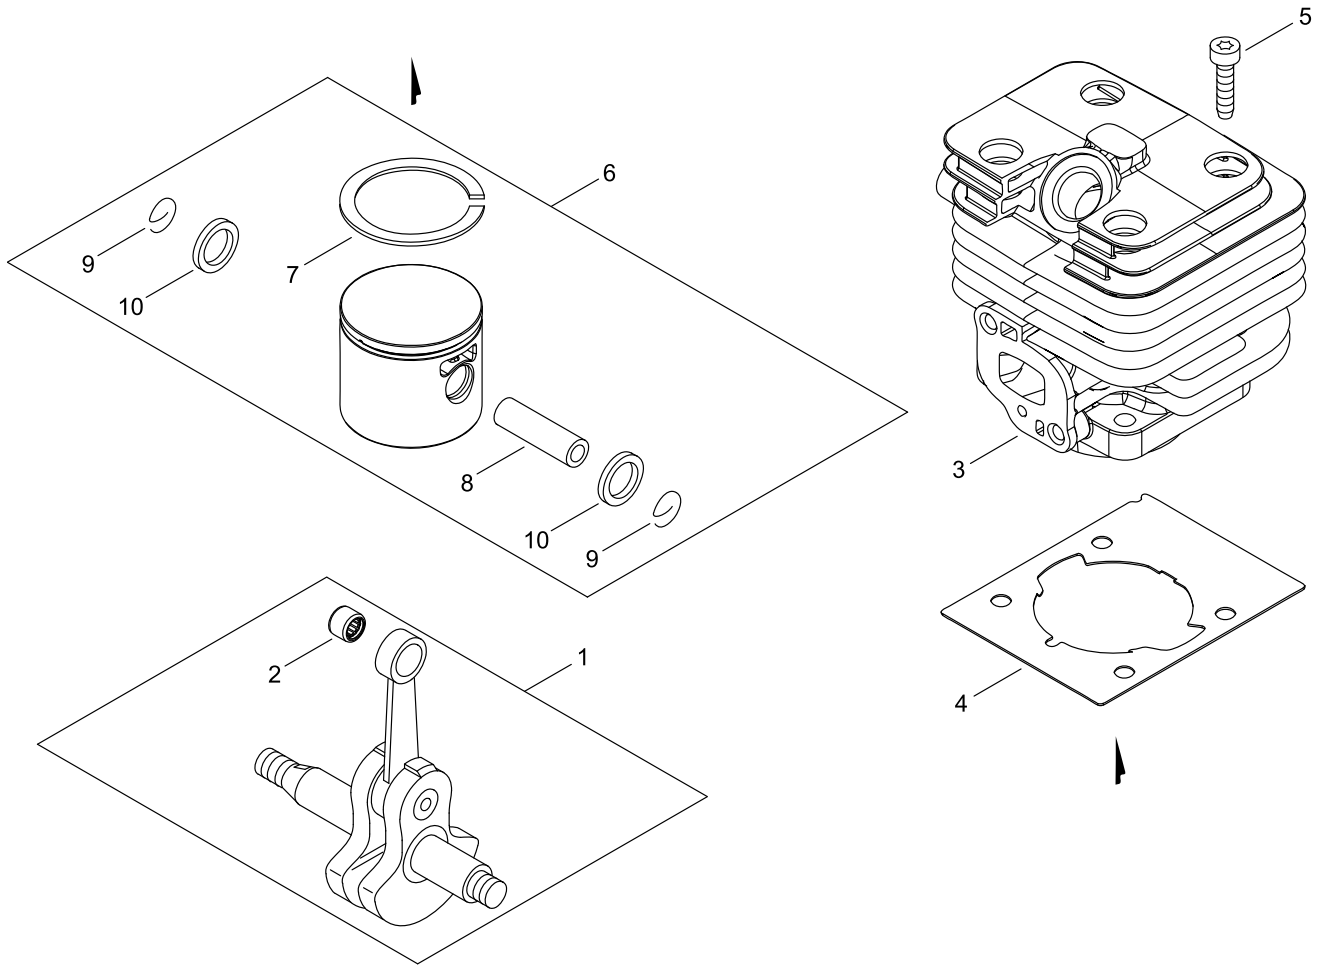

## CYLINDER, PISTON, CRANKSHAFT

Key No.	LV (+)	Part No	Description	Qty	Standard
1		A011-001510	CRANKSHAFT,ASY	1	
2	+	V554-000030	BEARING,NEEDLE 9	1	HK0910MPX1V2
3		A130-002340	CYLINDER	1	
4		V100-000860	GASKET,CYL	1	T0.5
5		V805-000210	BOLT, TORX 5	4	TB-5*20 12.9
6		P100-003800	PISTON KIT	1	
7	+	A101-000720	RING, PISTON	1	34*1.5*1.5
8	+	100013-35430	PIN, PISTON	1	6*9*27.8
9	+	100015-03931	CIRCLIP, PISTON PIN	2	
10	+	V306-000520	WASHER,CIRCULAR 8	2	9.2*14*T0.8