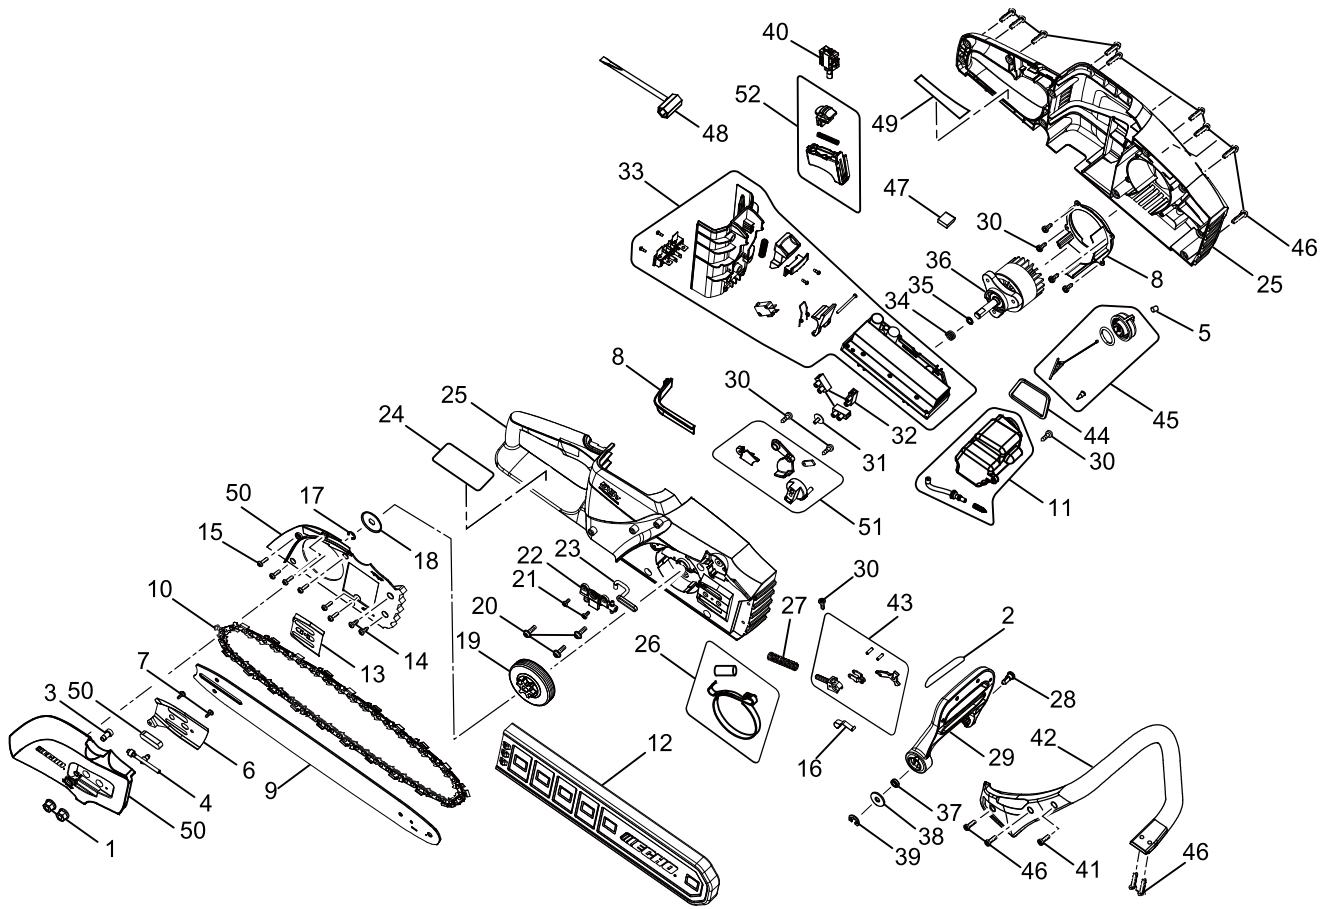

ECCS-58V

Published:07/03/2018

TABLE OF CONTENTS

CHAIN SAW.....	1
----------------	---

CHAIN SAW

CHAIN SAW

KEY NO	LV(+)	Part No	Description	Qty	Standard	Comment
1		678339003	BAR NUT	2		
3		612376002	GEAR	1		
4		694251002	GEAR ASSY	1		
5		900777001	FILTER	1		
6		635349002	PLATE,SPROCKET GUARD	1		
7		660922001	SCREW	2	T20*12	
8		120545001	COVER ASY	1		
9		313971-001	BAR,GUIDE	1	16in	
10		681946-001	CHAIN,SAW	1	16in	
11		307450001	OIL TANK	1		
12		580146001	SCABBARD,CHAIN	1	16	
13		635335003	PLATE,SPROCKET GUARD	1		
14		662064001	SCREW	2		
15		662083001	SCREW	6	T20,M4*12	
16		678061001	SPRING	1		
17		636159001	E-RING	1		
18		635367001	WASHER	1		
19		612309002	SPROCKET	1		
20		662052001	SCREW	3	T25,M5*14.5	
21		660610001	SCREW	2	M4*9.5	
22		309514001	OIL PUMP	1		
23		563438001	TUBE	1		
25		120539002	HOUSING ASSY	1		
24	+	941768034	LABEL	1		
49	+	941588254	LABEL	1		
26		307448001	BRAKE	1		
27		694415001	SPRING	1		
28		662113001	SCREW	1	T25,M5*10	
29		120559002	LEVER, BRAKE	1		
2	+	940851267	LABEL	1		
30		660608001	SCREW	8	M8*12	
31		662199001	SCREW	1	T20,M4*18	
32		900876003	TERMINAL	3		
33		120542003	BOARD,ASM CONTROL	1		
36		307415002	MOTOR	1		
34	+	694071001	SPRING	1		
35	+	635321001	C-RING	1		
37		678602002	BUSHING	1		
38		678587001	WASHER	1		
39		671075001	E-RING	1		
40		760579002	SWITCH	1		
41		662053002	SCREW	1	M5*0.8	
42		528378001	FRONT HANDLE	1		
43		307447001	BRAKE CONNECTOR	1		
44		563594001	GASKET	1		

CHAIN SAW

CHAIN SAW

KEY NO	LV(+)	Part No	Description	Qty	Standard	Comment
45		307451001	OIL CAP	1		
46		662051002	SCREW	13	T25,M5	
47		563623001	PLATE	1		
48		612574001	WRENCH	1		
50		120543001	GUARD, SPROCKET ASY	1		
51		120544001	CHAIN BRAKE ASSY	1		
52		120546001	LEVER ASY	1		