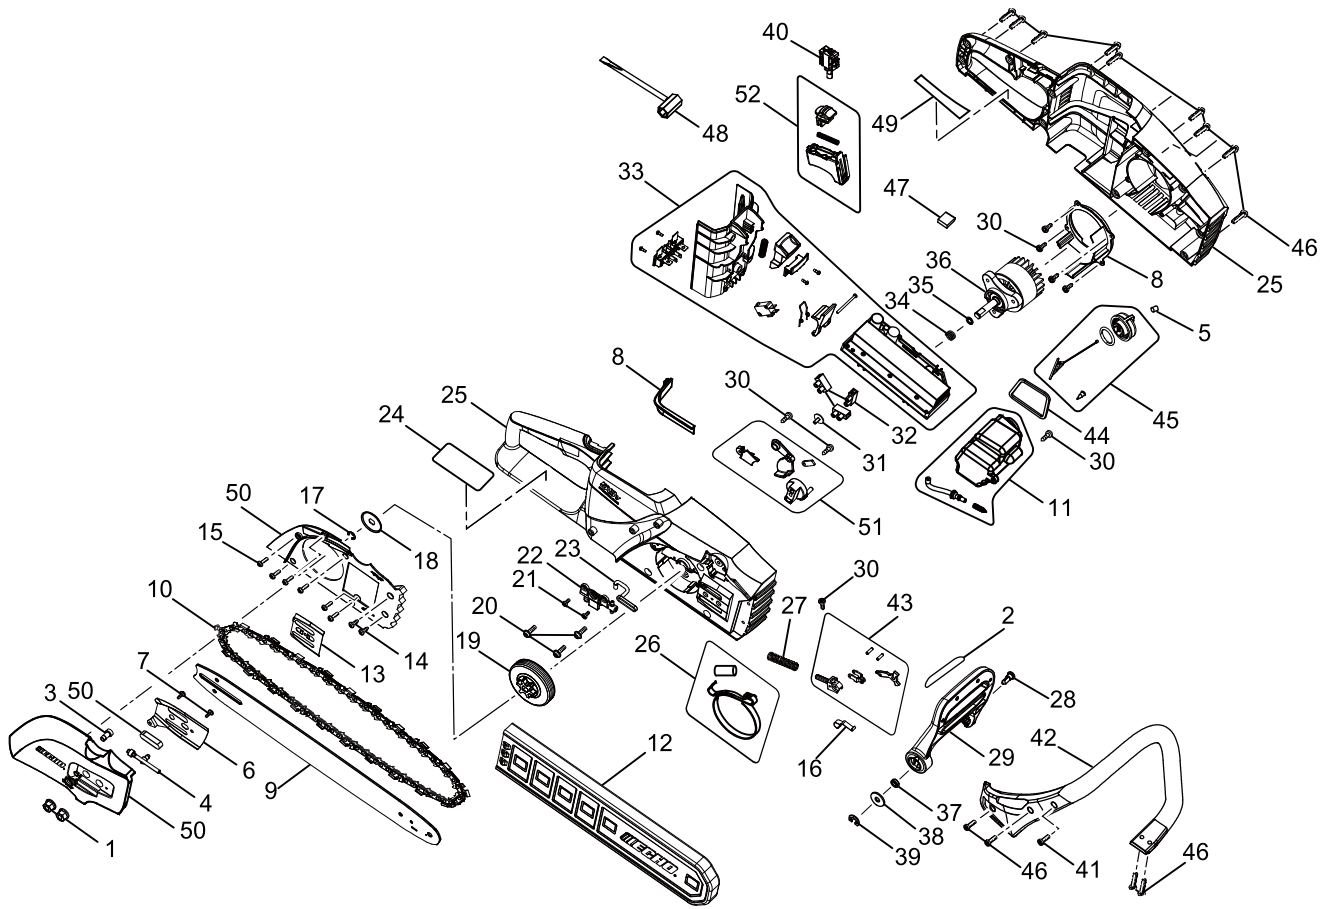

ECCS-58V

Published:07/03/2018

TABLE OF CONTENTS

CHAIN SAW.....	1
----------------	---

CHAIN SAW

CHAIN SAW

KEY NO	LV(+)	Part No	Description	Qty	Standard	Comment
1		678339003	BAR NUT	2		
3		612376002	GEAR	1		
4		694251002	GEAR ASSY	1		
5		900777001	FILTER	1		
6		635349002	PLATE,SPROCKET GUARD	1		
7		660922001	SCREW	2	T20*12	
8		120545001	COVER ASY	1		
9		313971-001	BAR,GUIDE	1	16in	
10		681946-001	CHAIN,SAW	1	16in	
11		307450001	OIL TANK	1		
12		580146001	SCABBARD,CHAIN	1	16	
13		635335003	PLATE,SPROCKET GUARD	1		
14		662064001	SCREW	2		
15		662083001	SCREW	6	T20,M4*12	
16		678061001	SPRING	1		
17		636159001	E-RING	1		
18		635367001	WASHER	1		
19		612309002	SPROCKET	1		
20		662052001	SCREW	3	T25,M5*14.5	
21		660610001	SCREW	2	M4*9.5	
22		309514001	OIL PUMP	1		
23		563438001	TUBE	1		
25		120539002	HOUSING ASSY	1		
24	+	941768034	LABEL	1		
49	+	941588254	LABEL	1		
26		307448001	BRAKE	1		
27		694415001	SPRING	1		
28		662113001	SCREW	1	T25,M5*10	
29		120559002	LEVER, BRAKE	1		
2	+	940851267	LABEL	1		
30		660608001	SCREW	8	M8*12	
31		662199001	SCREW	1	T20,M4*18	
32		900876003	TERMINAL	3		
33		120542003	BOARD,ASM CONTROL	1		
36		307415002	MOTOR	1		
34	+	694071001	SPRING	1		
35	+	635321001	C-RING	1		
37		678602002	BUSHING	1		
38		678587001	WASHER	1		
39		671075001	E-RING	1		
40		760579002	SWITCH	1		
41		662053002	SCREW	1	M5*0.8	
42		528378001	FRONT HANDLE	1		
43		307447001	BRAKE CONNECTOR	1		
44		563594001	GASKET	1		

CHAIN SAW

CHAIN SAW

KEY NO	LV(+)	Part No	Description	Qty	Standard	Comment
45		307451001	OIL CAP	1		
46		662051002	SCREW	13	T25,M5	
47		563623001	PLATE	1		
48		612574001	WRENCH	1		
50		120543001	GUARD, SPROCKET ASY	1		
51		120544001	CHAIN BRAKE ASSY	1		
52		120546001	LEVER ASY	1		