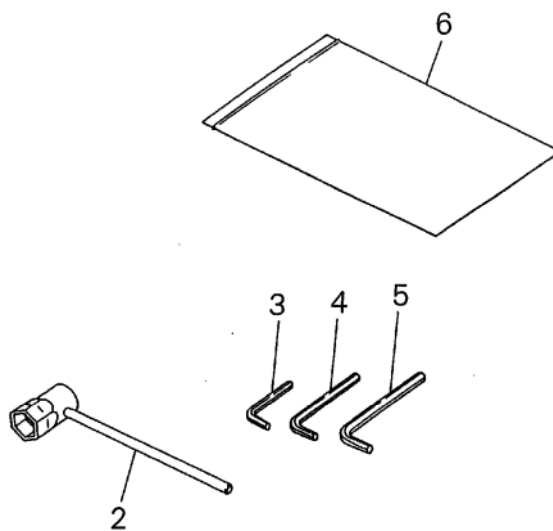

9. TOOL

KEY	LV	PART NUMBER	Q'TY	DESCRIPTION	REMARKS	NOTE1	NOTE2
		72935-91000	1	TOOL SET			
2	•	22900-91180	1	PLUG WRENCH			
3	•	09026-03001	1	HEXA WRENCH 4MM			
4	•	09026-04001	1	HEXA WRENCH	4MM M5㉿		
5	•	09026-05001	1	HEXA WRENCH 6MM			
6	•	19639-01100	1	POLY BAG