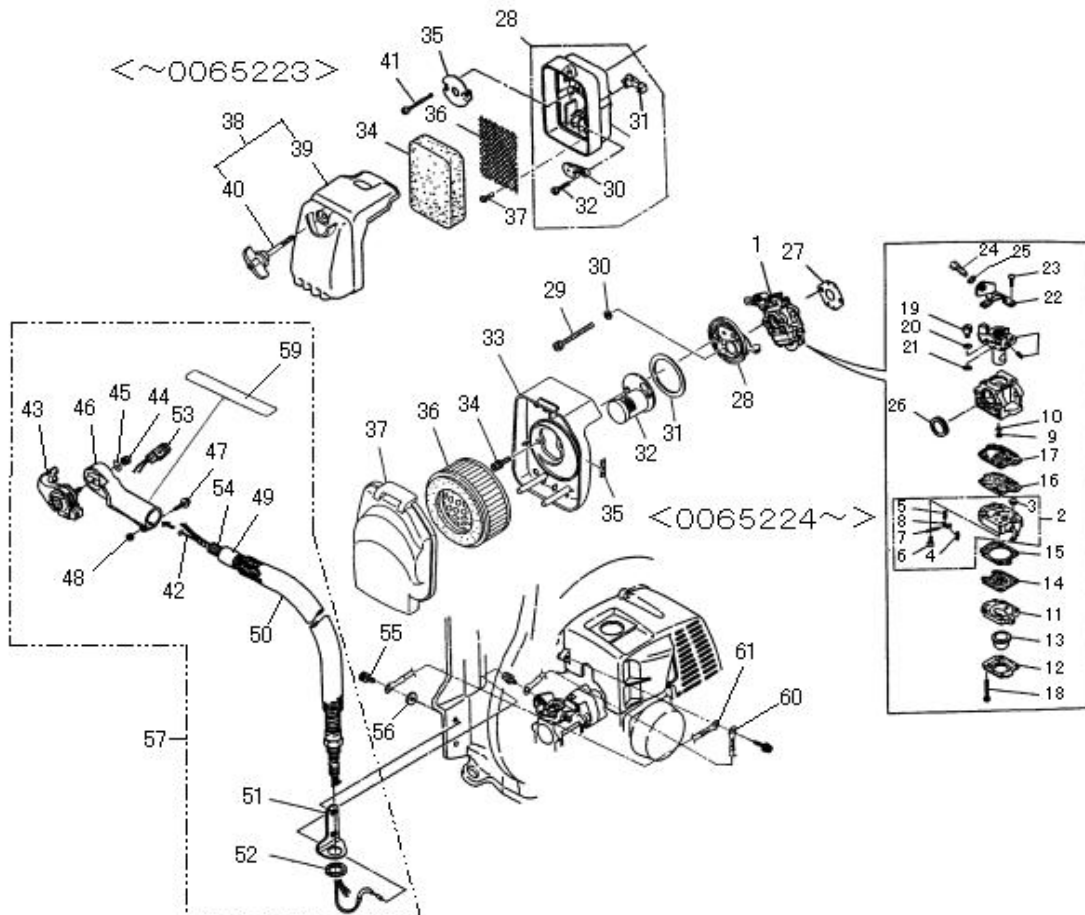

7. CARBURETOR

KEY	LV	PART NUMBER	Q'TY	DESCRIPTION	REMARKS	NOTE1	NOTE2
27		68206-81210	1	GASKET CABURETOR			
28		72935-81501	1	CHOKE COMP			
28		68206-82010	1	CLEANER BODY COMP			
29	•	68206-82110	1	CLEANER BODY			
29		11020-05500	2	BOLT SW			
30	•	68206-82310	1	SHUTTER PLATE			
31	•	68206-82320	1	CHOKE LEVER			
31		72935-82210	1	GASKET			
32	•	68206-82330	1	SCREW			
32		72935-82130	1	PIPE			
33		68206-82340	1	LABEL CHOKE			
33		68206-82390	1	CLEANER BODY			
34		68206-82120	1	FILTER			
34		11024-04140	1	BOLT SPW			
35		68206-82350	1	PLATE			
35		19404-00008	1	LABEL CHOKE			
36		68206-82360	1	SCREEN			
36		68206-82400	1	FILTER			
37		68206-82370	1	SCREW TAPPING			
37		72935-82120	1	CLEANER COVER			
38		68206-82040	1	CLEANER COVER COMP			
39	•	68206-82130	1	CLEANER COVER			
40	•	68206-82380	1	KNOB			
41		11206-05600	2	SCREW PM SW			
42		68206-83110	1	THROTTLE CABLE			
57		68206-84012	1	THROTTLE LEVER ASSY