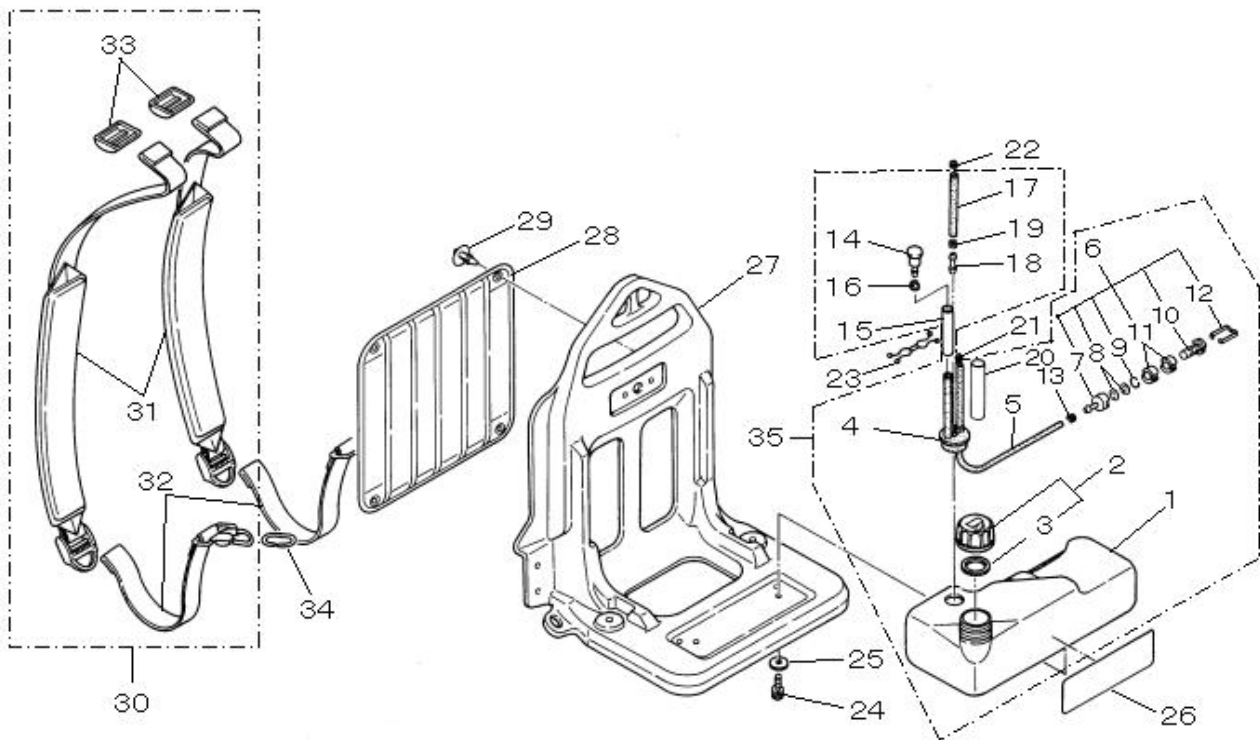

8. FUEL TANK, FRAME

KEY	LV	PART NUMBER	Q'TY	DESCRIPTION	REMARKS	NOTE1	NOTE2
1	•	68206-85110	1	FUEL TANK			
2	•	70043-85201	1	FUEL CAP SUB ASSY			
3	• •	20000-85221	1	GASKET			
4	•	72933-85350	1	GROMMET			
5	•	68206-85340	1	PIPE			
6	•	22115-85401	1	FUEL FILTER			
7	• •	22128-85410	1	FUEL LINE WEIGHT			
8	• •	22118-85460	2	ELEMENT			
9	• •	22128-85480	1	RING			
10	• •	22128-85470	1	SLEEVE			
11	• •	22128-85421	2	ELEMENT, STRAINER			
12	• •	22128-85440	1	CLIP FILTER			
13	•	20020-85540	1	CLIP			
14	•	20035-85522	1	VALVE			
15	•	72935-85530	1	PIPE			
16	•	20020-85540	1	CLIP			
17	•	68206-85320	1	PIPE			
18	•	72933-85620	1	JOINT			
19	•	20020-85540	1	CLIP			
20	•	68206-85330	1	PIPE			
21		37013-85310	1	CLIP			
22		37013-85310	1	CLIP			
23		72935-85550	1	CLIP			
25		15401-10010	2	COLLAR			
26		68206-91021	1	LABEL TRADE			
27		68206-86110	1	FRAME