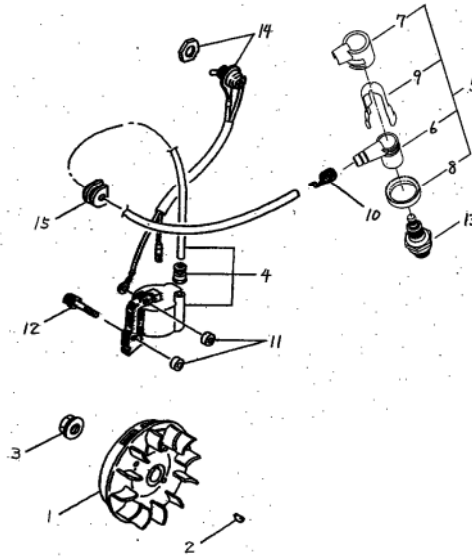

5. MAGNETO

KEY	LV	PART NUMBER	Q'TY	DESCRIPTION	REMARKS	NOTE1	NOTE2
1		72933-71200	1	ROTOR			
2		02403-03100	1	KEY	3*10		
3		20035-71220	1	NUT			
4		72933-71600	1	COIL ASSY			
5		70223-72200	1	PLUG CAP COMP			
6	•	20010-72221	1	PLUG CAP			
7	•	20000-72241	1	PLUG CAP COVER			
8	•	20000-72250	1	COVER BAND			
9	•	70180-72260	1	SHIELD			
10		20000-72230	1	SPRING SPARK PLUG			
11		70030-71620	2	INSULATOR			
12		11024-04261	2	BOLT			
13		13000-13406	1	SPARK PLUG BMR6A		BMR6A	
14		72933-74110	1	SWITCH			
15		20011-72110	1	GROMMET