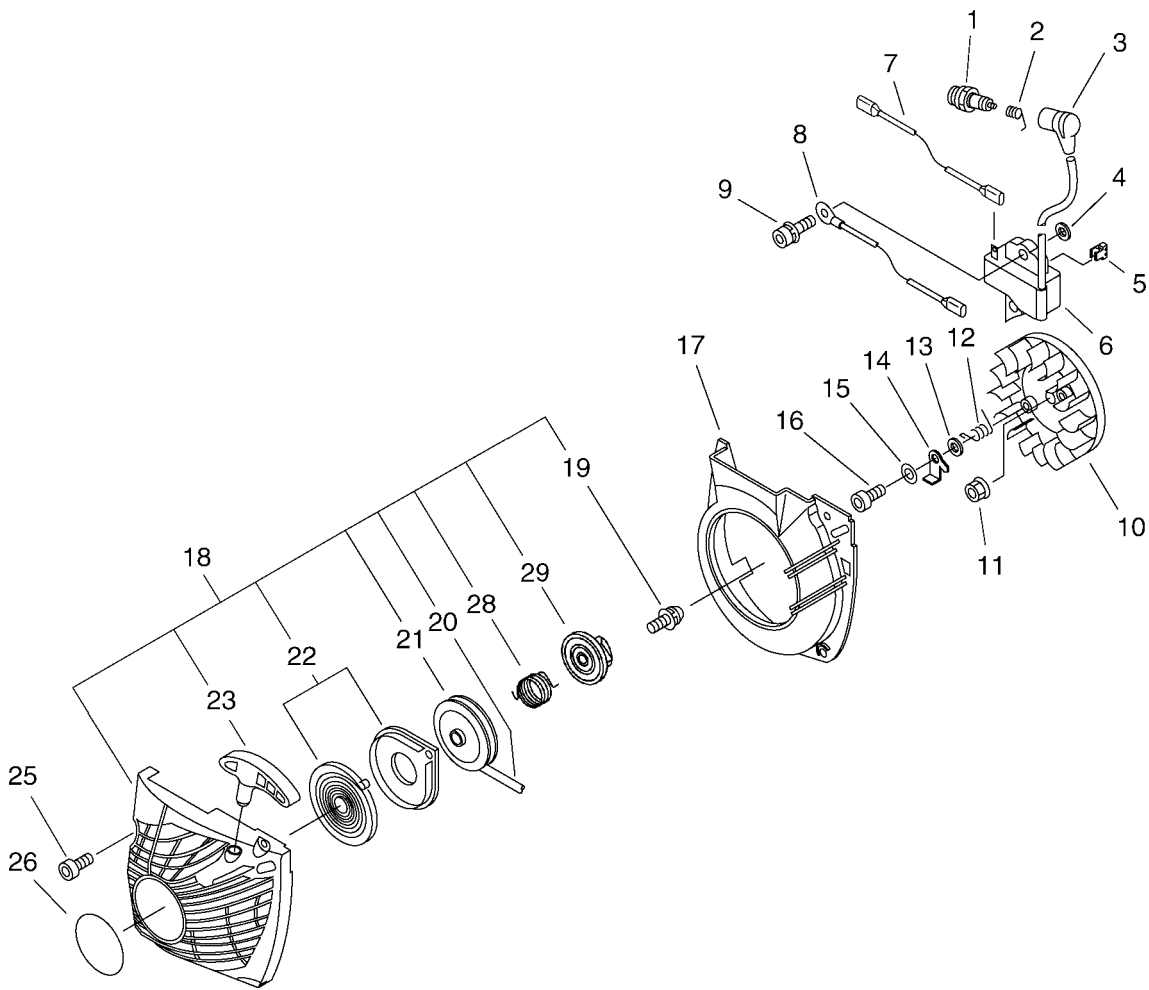

KEY	LV	PART NUMBER	Q'TY	DESCRIPTION	REMARKS
29	+	P022-022000	1	CATCHER,PAWL	
25		91145-05020	4	BOLT HS TAPPING	
26		X503-009900	1	LABEL,MODEL