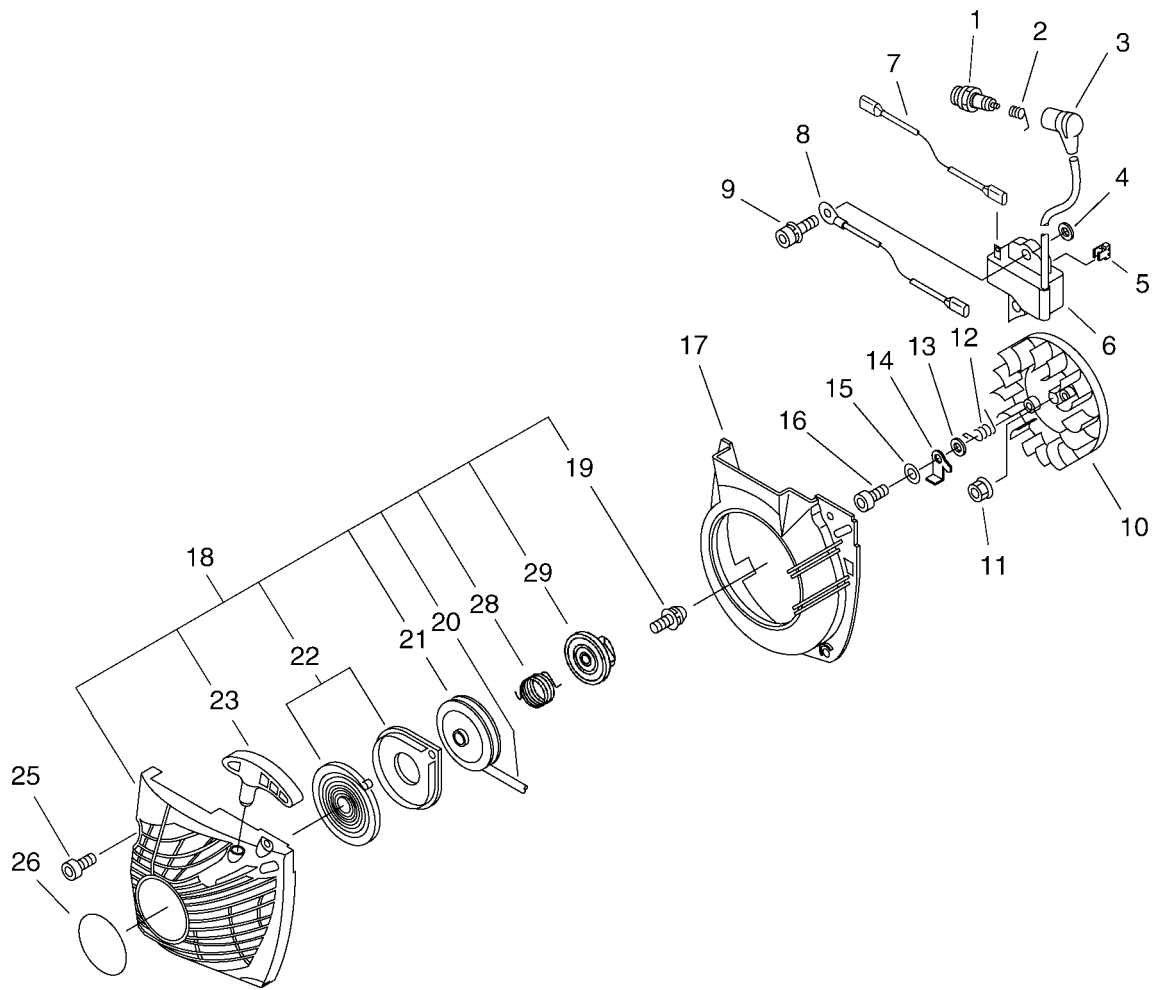

KEY	LV	PART NUMBER	Q'TY	DESCRIPTION	REMARKS
1		A425-000000	1	SPARKPLUG	
2		A426-000010	1	TERMINAL, SPARKPLUG	
3		A427-000013	1	CAP, SPARK PLUG	
4		150117-16430	2	SPACER	
5		V490-000310	1	CLIP	
6		A411-000264	1	COIL, IGNITION	
7		V485-000680	1	LEAD	
8		V485-000620	1	LEAD	
9		900162-05020	2	BOLT, H.S. 5*20	
10		A409-000272	1	ROTOR, MAGNETO	
11		900515-00008	1	NUT, FLANGE 8	
12		177234-35430	2	SPRING, RETURN	
13		177247-04630	2	SPACER, RATCHET	
14		A514-000050	2	PAWL	
15		900603-00005	2	WASHER 5	
16		V203-000090	2	BOLT, 5	
17		A172-000572	1	COVER, FAN	
18		A051-001450	1	STARTER, RECOIL	
19	+	177236-61830	1	SCREW	
20	+	P022-008440	1	ROPE, STARTER	
21	+	A506-000080	1	REEL, ROPE	
22	+	P022-010440	1	SPRING KIT, REWIND	
23	+	P022-005890	1	GRIP, STARTER	
28	+	V452-000220	1	SPRING, TORSION