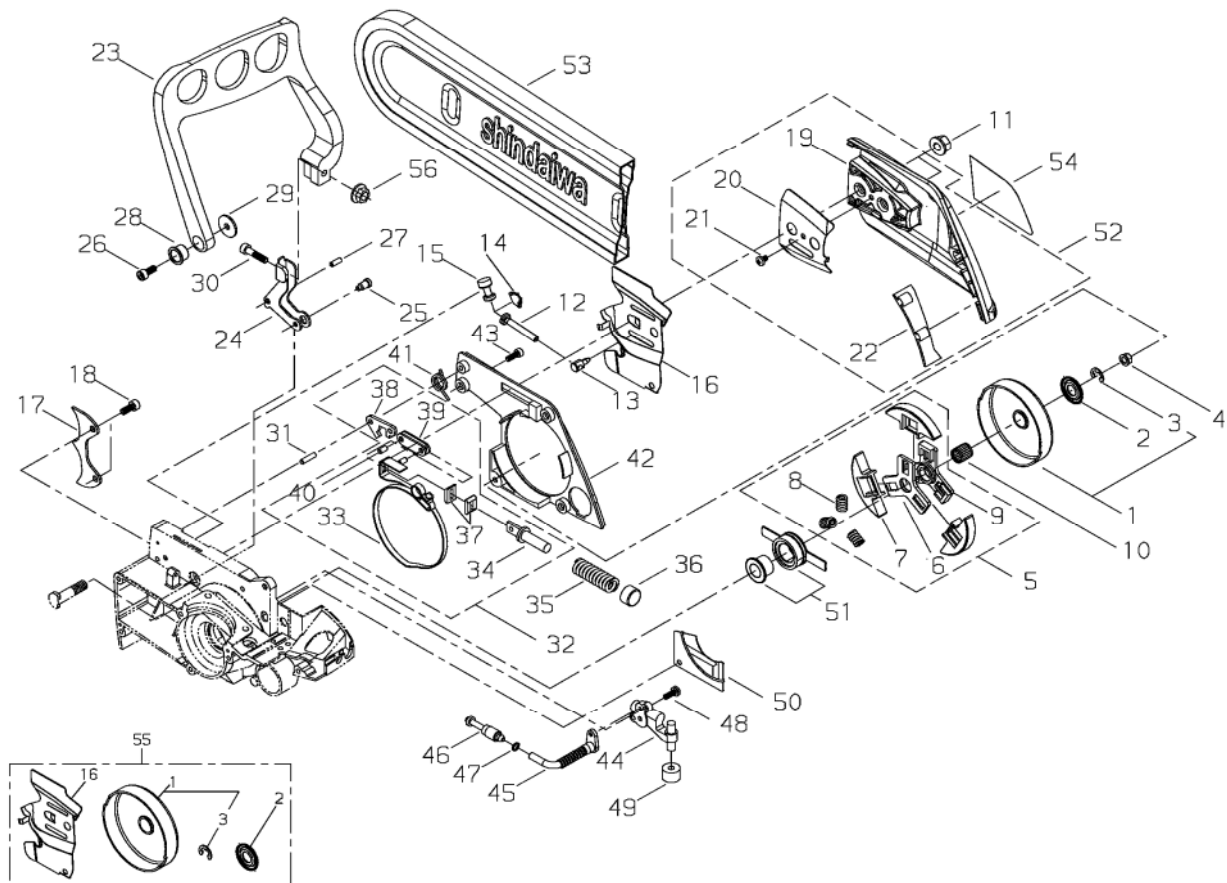

5. CLUTCH, CLUTCH COVER

KEY	LV	PART NUMBER	Q'TY	DESCRIPTION	REMARKS	NOTE1	NOTE2
52		39304-53010	1	CLUTCH COVER ASSY			
53		19600-74100	1	CHAIN COVER			
54		69024-91332	1	LABEL TRADE			
55		69024-98370	1	CLUTCH DRUM SET			
56		11526-05212	1	FLANGE NUT		M5