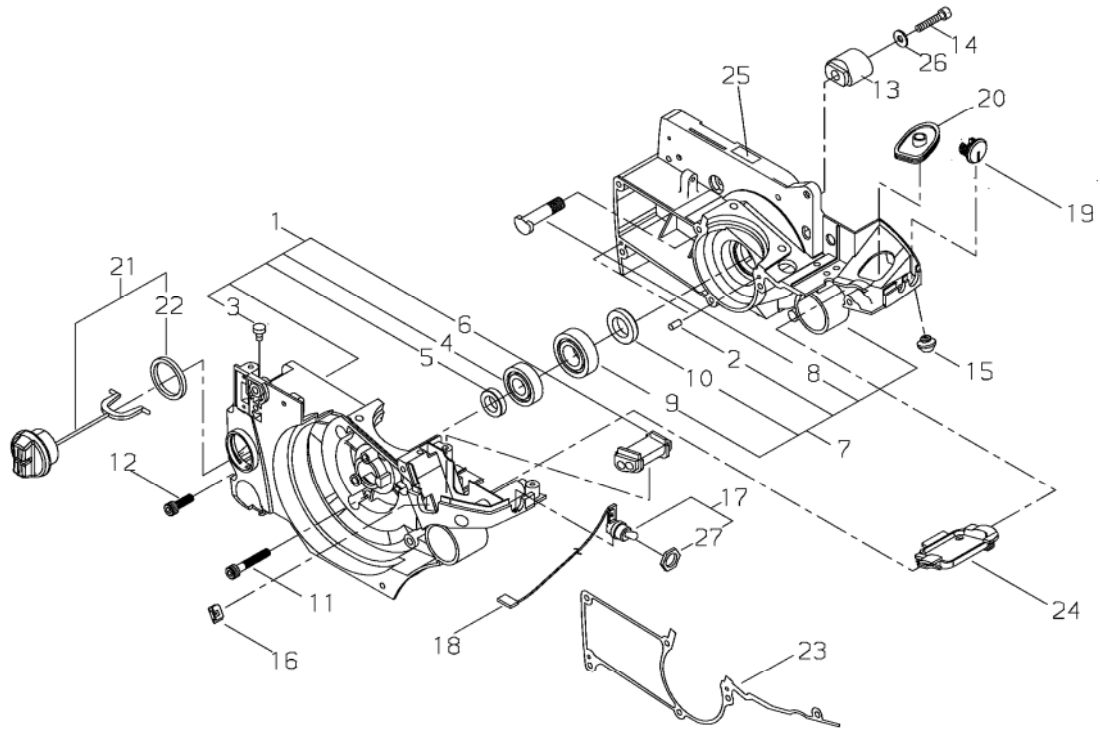

2. CRANKCASE

KEY	LV	PART NUMBER	Q'TY	DESCRIPTION	REMARKS	NOTE1	NOTE2
27	•	22154-22130	1	NUT