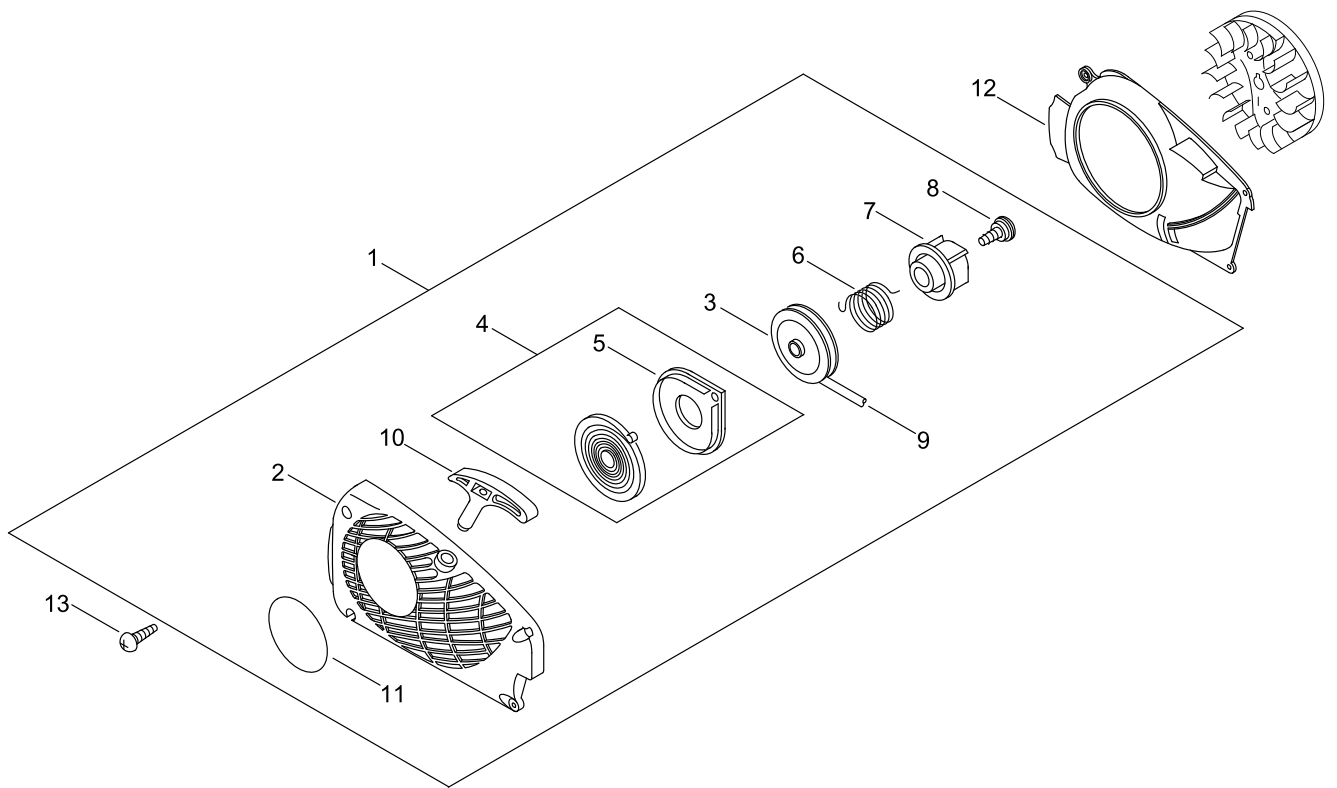

RECOIL STARTER

RECOIL STARTER

KEY NO	LV(+)	Part No	Description	Qty	Standard
1		P021-050770	STARTER ASY	1	
2	+	P022-039160	CASE,STARTER	1	
3	+	A506-000460	REEL,ROPE	1	
4	+	P022-001330	SPRING KIT, REWIND	1	
5	++	P022-033280	SPRING CASE	1	
6	+	V452-001320	SPRING,TORSION	1	
7	+	A507-000110	CATCHER,PAWL	1	
8	+	177236-61830	SCREW	1	
9	+	P022-008440	ROPE, STARTER	1	3.5*900
10	+	P022-005891	GRIP, STARTER	1	
11	+	X503-013520	LABEL,MODEL	1	RICOIL 56.5
12		A172-002190	COVER,FAN	1	
13		900256-04016	SCREW 4*16	1	4*16