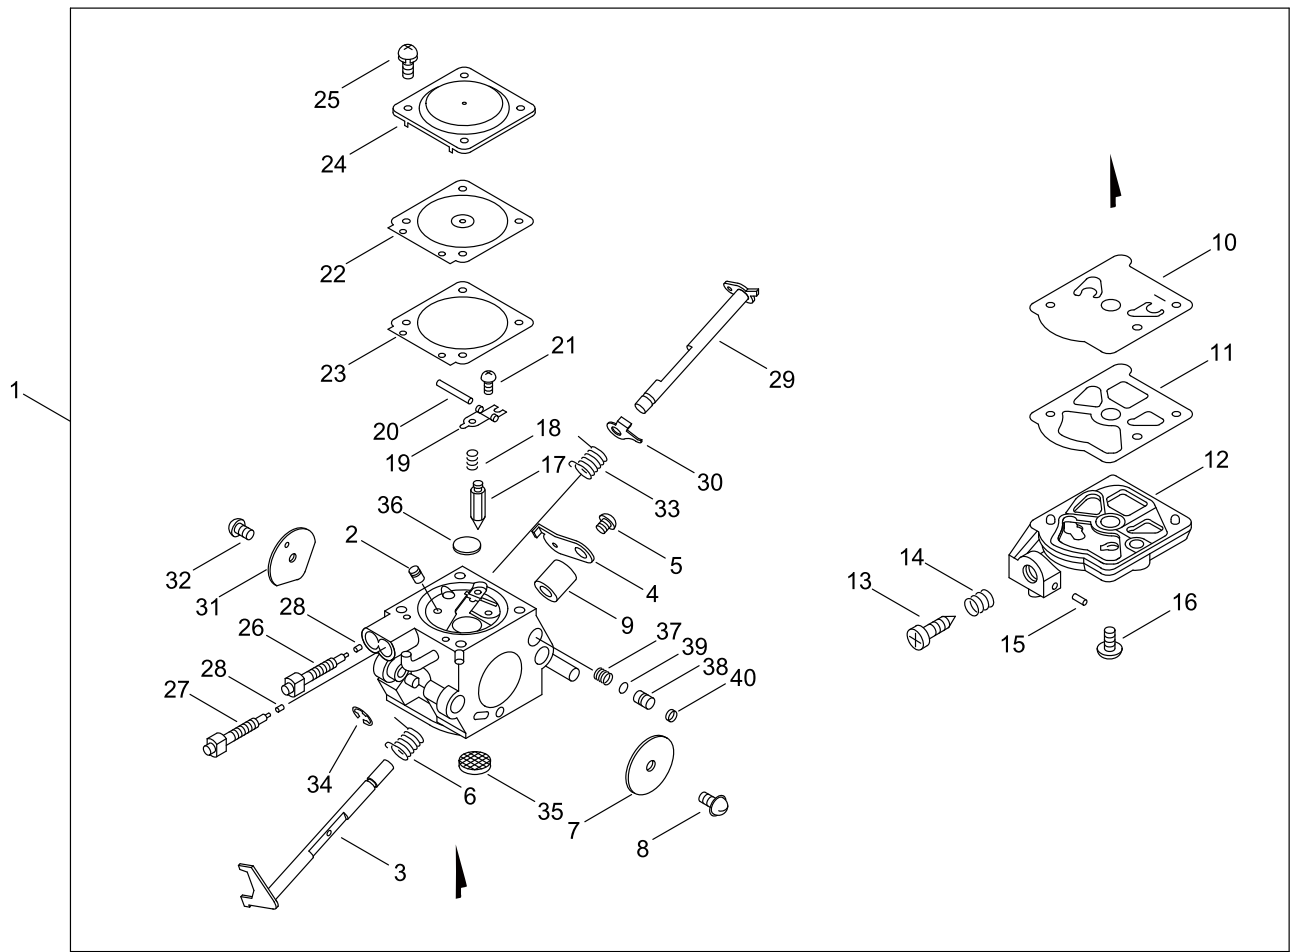

CARBURETOR

CARBURETOR

KEY NO	LV(+)	Part No	Description	Qty	Standard
1		A021-004400	CARBURETOR, DIAPHRAGM	1	C1Q-2690
2	+	P005-003590	NOZZLE, CHECK VALVE	1	
3	+	P005-003600	SHAFT ASY, THROTTLE	1	
4	+	P005-003610	LEVER, THROTTLE	1	
5	+	125348-13930	SCREW	1	
6	+	P005-000790	SPRING, THRT. RETURN	1	
7	+	P005-003620	VALVE, THROTTLE	1	
8	+	125314-13930	SCREW	1	3*4
9	+	P005-003630	COLLAR	1	
10	+	P005-001110	DIAPHRAGM, PUMP	1	
11	+	125325-08360	GASKET, PUMP	1	
12	+	P005-003180	COVER, PUMP	1	
13	+	125344-08560	SCREW	1	
14	+	125333-33330	SPRING, IDLE ADJUST	1	
15	+	125378-13930	PIECE, FRICTION	1	
16	+	125310-13930	SCREW	1	
17	+	125337-08260	VALVE, INLET NEEDLE	1	
18	+	125322-11520	SPRING, COIL	1	
19	+	125323-08260	ARM, VALVE	1	
20	+	125338-13930	PIN, METERING ARM	1	
21	+	125339-13930	SCREW	1	
22	+	P005-003190	DIAPHRAGM ,METERING	1	
23	+	P005-003200	GASKET, METERING	1	
24	+	P005-003210	COVER, METERING	1	
25	+	P005-003220	SCREW	4	
26	+	P005-002370	NEEDLE, HIGH SPEED	1	
27	+	P005-002380	NEEDLE, IDLE	1	
28	+	125363-12820	RETAINER	2	
29	+	P005-002390	SHAFT, CHOKE	1	
30	+	P005-003050	LEVER, CHOKE	1	
31	+	P005-003640	VALVE, CHOKE	1	
32	+	125314-51230	SCREW	1	3*4.5
33	+	P005-003650	SPRING, CHOKE RETURN	1	
34	+	125327-15130	CLIP	1	
35	+	P005-000860	SCREEN, FUEL INLET	1	
36	+	P005-002400	PLUG, WELCH	1	
37	+	P005-003660	SPRING	1	
38	+	P005-003670	PLUNGER	1	
39	+	P005-003680	O-RING	1	
40	+	P005-003690	PLUG	1