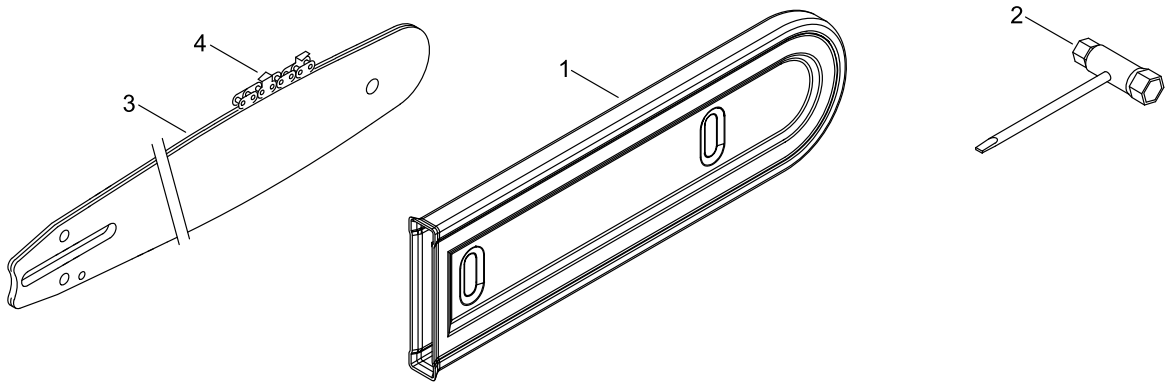

ACCESSORIES

ACCESSORIES

KEY NO	LV(+)	Part No	Description	Qty	Standard
1		X490-000410	CHAIN COVER	1	
2		895410-03930	WRENCH, W/S. DRIVER	1	
3		X123-000271	BAR,GUIDE 35	1	35RC50M-3/8SD
4		X223-000080	CHAIN,SAW	1	91VXL-53E