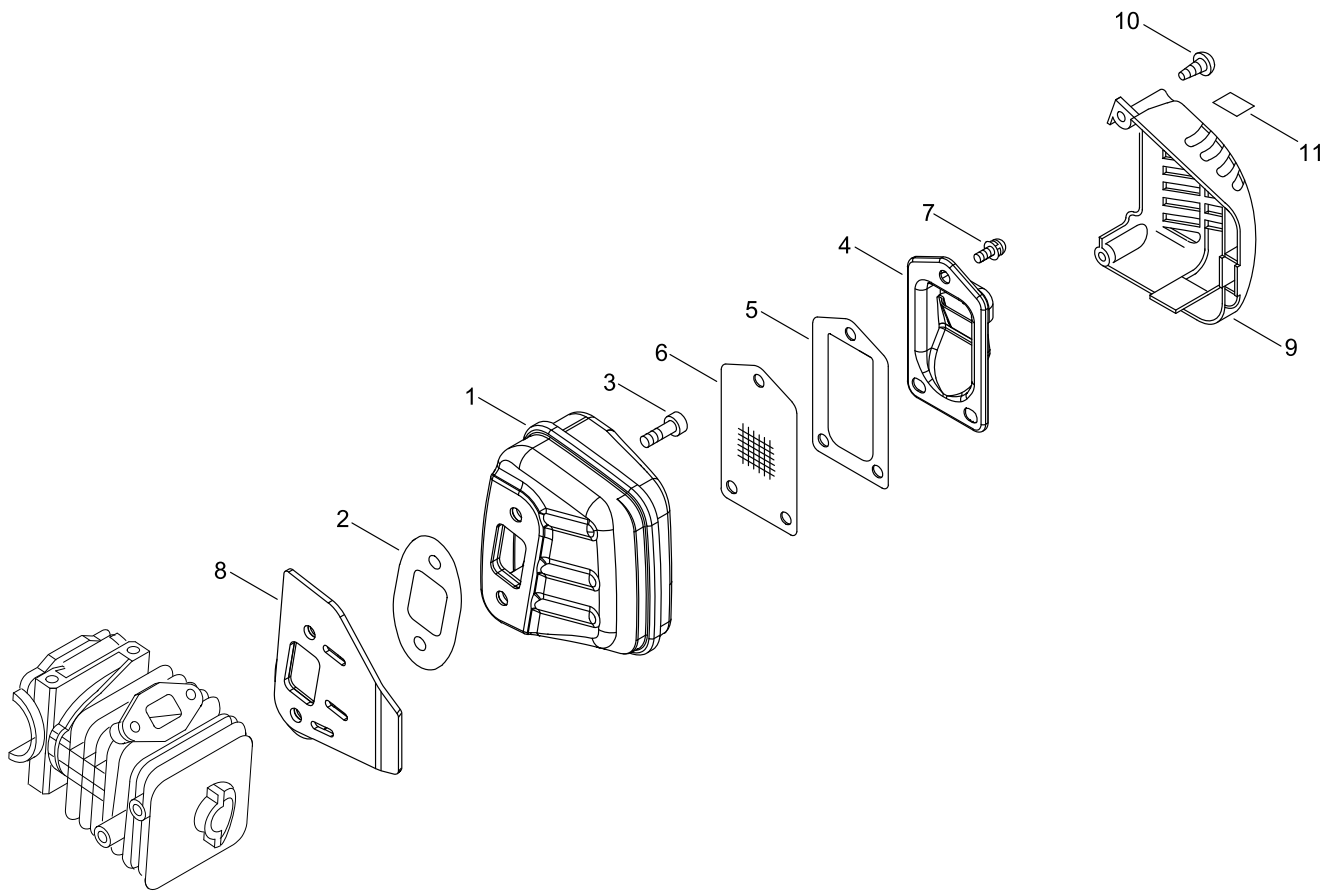

MUFFLER

MUFFLER

KEY NO	LV(+)	Part No	Description	Qty	Standard
1		A300-001841	MUFFLER, EXHAUST	1	T:0.6
2		V104-001960	GASKET,EXHAUST	1	
3		900105-05018	BOLT, H.S. 5*18	2	5*18
4		A313-001980	GUIDE, EXHAUST	1	ID#2140
5		V104-001980	GASKET,EXHAUST	1	
6		A310-000431	SCREEN, ARRESTOR	1	
7		900242-04010	SCREW 4*10	1	4*10
8		A312-000070	PLATE, EXHUST	3	
9		A320-001150	COVER,MUFFLER	1	FOR CAT MUFF
10		900253-04016	SCREW 4*16	2	4*16
11		X505-007710	LABEL,CAUTION	1