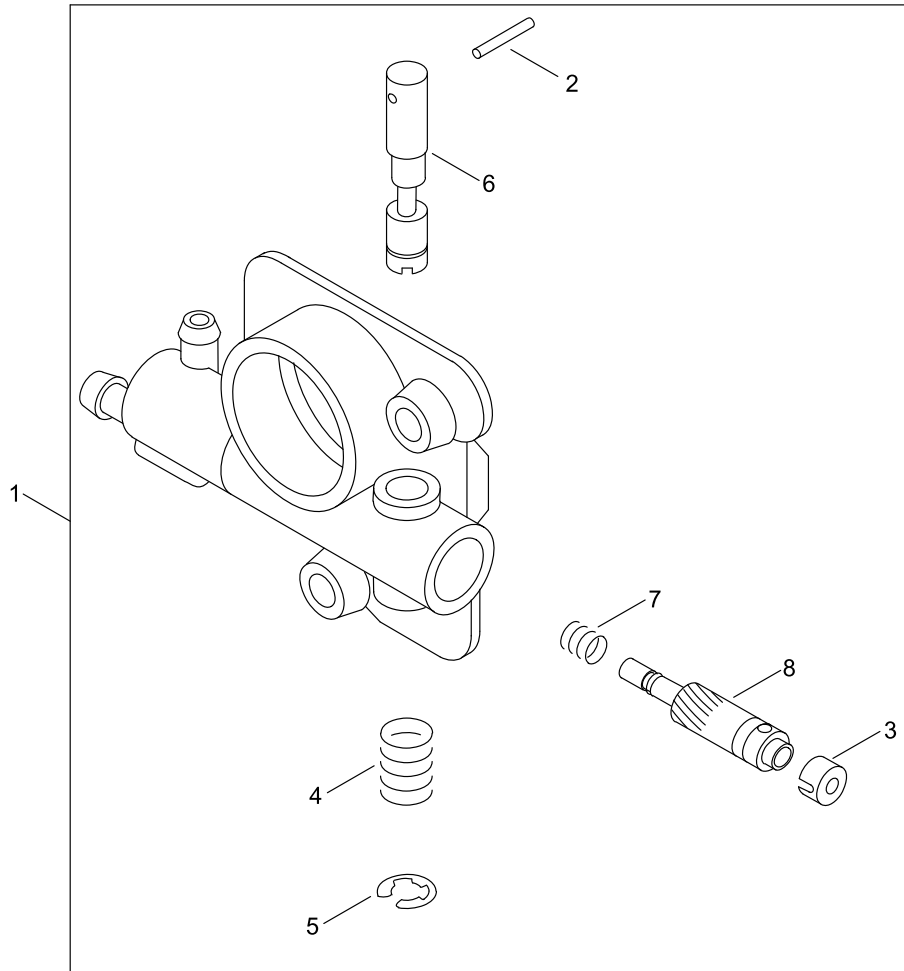

AUTO-OILER

AUTO-OILER

KEY NO	LV(+)	Part No	Description	Qty	Standard
1		C022-000020	AUTO-OILER ASSEMBLY	1	
2	+	P003-002180	PIN, SPRING	1	
3	+	437062-38330	CAP, OIL PUMP	1	
4	+	437015-37330	SPRING	1	
5	+	123127-15030	RING	1	
6	+	P003-001370	NEEDLE-ADJ	1	
7	+	437019-38330	SPRING	1	
8	+	437024-37330	PLUNGER	1