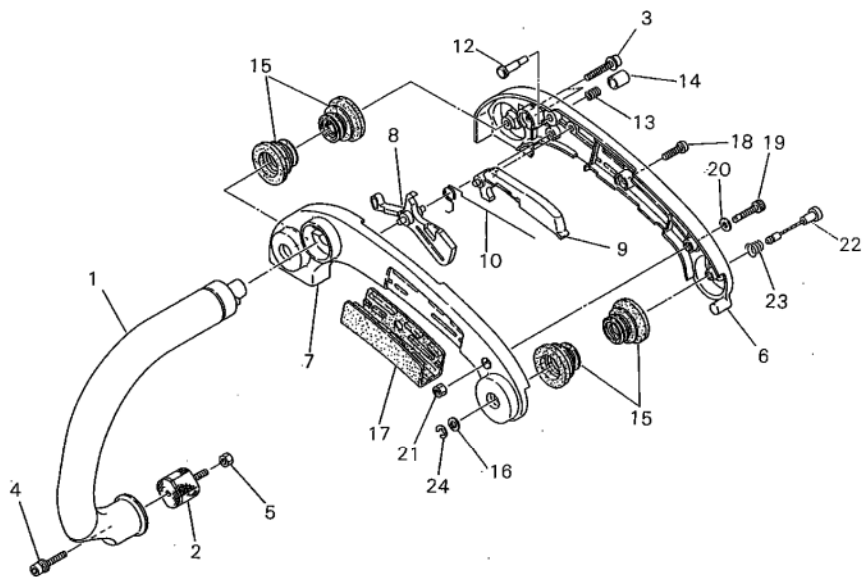

3. HANDLE

KEY	LV	PART NUMBER	Q'TY	DESCRIPTION	REMARKS	NOTE1	NOTE2
1		72320-32111	1	FRONT HANDLE			
2		72362-32310	1	CUSHION 22B			
3		70140-31480	2	BOLT PC			
4		11022-05120	1	BOLT SPW		M5x12	
5		20011-12260	1	NUT			
6		72320-33110	1	REAR HANDLE R			
7		72320-33120	1	REAR HANDLE L			
8		72320-33131	1	THROTTLE LEVER			
9		72320-33140	1	LOCK LEVER			
10		72320-33150	1	THROTTLE SPRING			
11		72320-33160	1	SUB LEVER			
12		72320-33170	1	STOPPER ROD			
13		22150-82530	1	SPRING			
14		72320-33190	1	STOPPER BUTTON			
15		72320-33330	4	CUSHION REAR			
16		01610-06080	1	WASHER		6mm	
17		72320-33231	1	GRIP			
18		01270-04122	1	SCREW TAPPING		4x12	
19		11060-05200	1	BOLT ADHESIVE		M5x20	
20		01610-05080	1	WASHER		5mm	
21		20011-12260	1	NUT			
22		72320-33310	1	STOPPER			
23		72320-33320	1	SPRING			
24		02434-40060	1	SNAP RING		4mm E