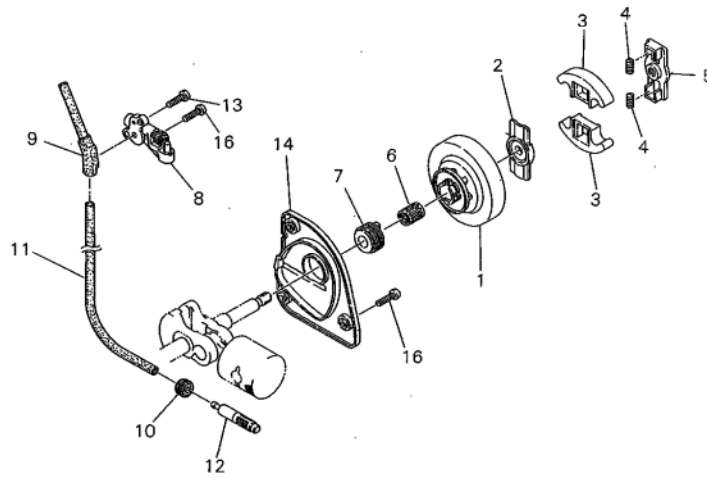

3. HANDLE

KEY	LV	PART NUMBER	Q'TY	DESCRIPTION	REMARKS	NOTE1	NOTE2
1		72320-32111	1	FRONT HANDLE			
2		72362-32310	1	CUSHION 22B			
3		70140-31480	2	BOLT PC			
4		11022-05120	1	BOLT SPW		M5x12	
5		20011-12260	1	NUT			
6		72320-33110	1	REAR HANDLE R			
7		72320-33120	1	REAR HANDLE L			
8		72320-33131	1	THROTTLE LEVER			
9		72320-33140	1	LOCK LEVER			
10		72320-33150	1	THROTTLE SPRING			
11		72320-33160	1	SUB LEVER			
12		72320-33170	1	STOPPER ROD			
13		22150-82530	1	SPRING			
14		72320-33190	1	STOPPER BUTTON			
15		72320-33330	4	CUSHION REAR			
16		01610-06080	1	WASHER		6mm	
17		72320-33231	1	GRIP			
18		01270-04122	1	SCREW TAPPING		4x12	
19		11060-05200	1	BOLT ADHESIVE		M5x20	
20		01610-05080	1	WASHER		5mm	
21		20011-12260	1	NUT			
22		72320-33310	1	STOPPER			
23		72320-33320	1	SPRING			
24		02434-40060	1	SNAP RING		4mm E	

4. PISTON

KEY	LV	PART NUMBER	Q'TY	DESCRIPTION	REMARKS	NOTE1	NOTE2
1		72320-41110	1	PISTON			
2		72320-41210	2	PISTON RING			
3		20010-41310	1	PISTON PIN			
4		22100-41230	2	SNAP RING			
5		20010-41330	1	NEEDLE BEARING			
6		22156-41340	2	THRUST WASHER			
7		72320-42000	1	CRANK SHAFT ASSY			
8		02403-03100	1	KEY	3*10	3x10	

5. CLUTCH

KEY	LV	PART NUMBER	Q'TY	DESCRIPTION	REMARKS	NOTE1	NOTE2
1		72320-51110	1	CLUTCH DRUM			
17		72320-51200	1	CLUTCH ASSY			
2	▪	72320-51210	1	CLUTCH BOSS A			
3	▪	72320-51220	2	CLUTCH SHOE			
4	▪	22160-51230	2	CLUTCH SPRING			
5	▪	72320-51240	1	CLUTCH BOSS B			
6		22102-51310	1	NEEDLE BEARING			
7		72320-55110	1	GEAR			
8		72320-55200	1	OIL PUMP ASSY			
18		72320-55300	1	OIL FILTER ASSY			
9	▪	72320-55310	1	GROMMET PUMP			
10	▪	72320-55320	1	GROMMET OIL			
11	▪	72320-55330	1	OIL PIPE			
12	▪	22154-55330	1	OIL FILTER			
13		01270-04122	1	SCREW TAPPING		4x12	
14		72320-56110	1	PUMP COVER			
16		01270-04162	4	SCREW TAPPING		4x16	