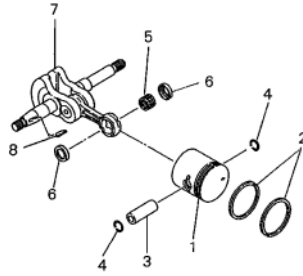

4. PISTON

KEY	LV	PART NUMBER	Q'TY	DESCRIPTION	REMARKS	NOTE1	NOTE2
1		72320-41110	1	PISTON			
2		72320-41210	2	PISTON RING			
3		20010-41310	1	PISTON PIN			
4		22100-41230	2	SNAP RING			
5		20010-41330	1	NEEDLE BEARING			
6		22156-41340	2	THRUST WASHER			
7		72320-42000	1	CRANK SHAFT ASSY			
8		02403-03100	1	KEY	3*10	3x10