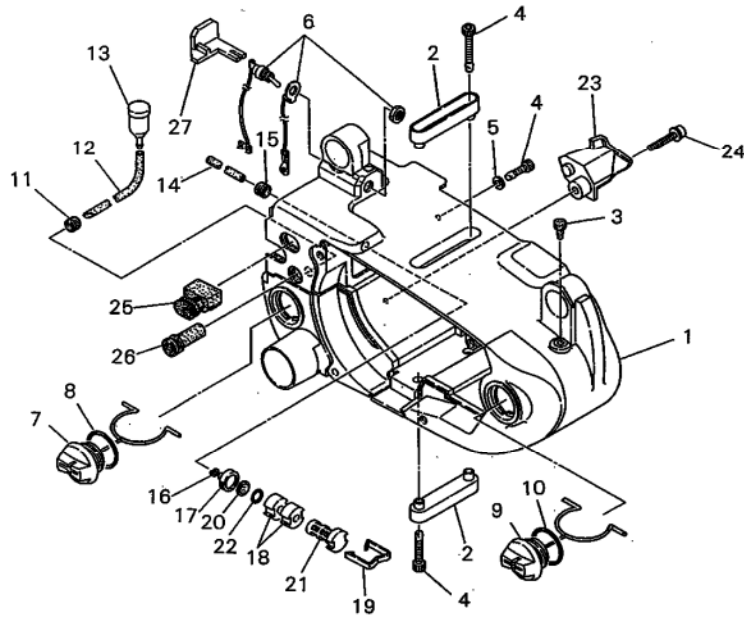

2. ENGINE COVER

KEY	LV	PART NUMBER	Q'TY	DESCRIPTION	REMARKS	NOTE1	NOTE2
26		72320-82240	1	GROMMET SLOW			
27		72320-82350	1	GROMMET SWITCH			
29		19412-00004	1	LABEL CAUTION			
30		19402-00257	1	LABEL CAUTION			
31		22154-22130	1	NUT