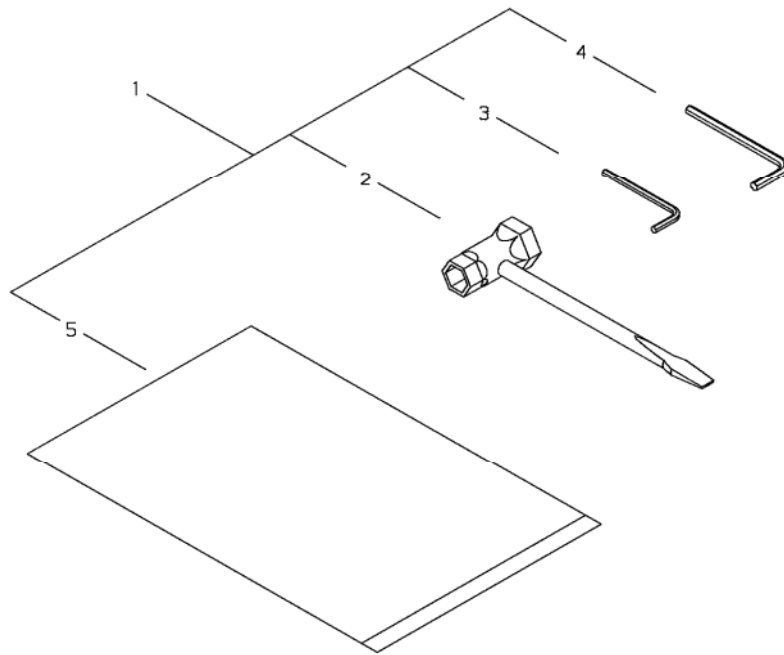

9. TOOL

KEY	LV	PART NUMBER	Q'TY	DESCRIPTION	REMARKS	NOTE1	NOTE2
1		69023-92310	1	TOOL SET			
2	▪	22000-91181	1	PLUG WRENCH			
3	▪	09026-03001	1	HEXA WRENCH 4MM		3mm M4	
4	▪	09026-04001	1	HEXA WRENCH	4MM M5㌘	4mm M5	
5	▪	19639-01100	1	POLY BAG		0.04*175*115