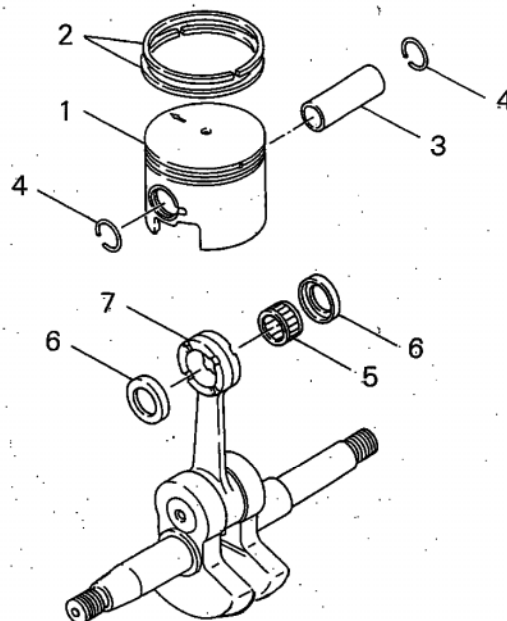

4. PISTON

KEY	LV	PART NUMBER	Q'TY	DESCRIPTION	REMARKS	NOTE1	NOTE2
1		22156-41110	1	PISTON			
2		22156-41210	2	PISTON RING			
3		20010-41310	1	PISTON PIN			
4		22100-41230	2	SNAP RING			
5		20010-41330	1	NEEDLE BEARING			
6		22156-41340	2	THRUST WASHER			
7		22154-42000	1	CRANK SHAFT ASSY