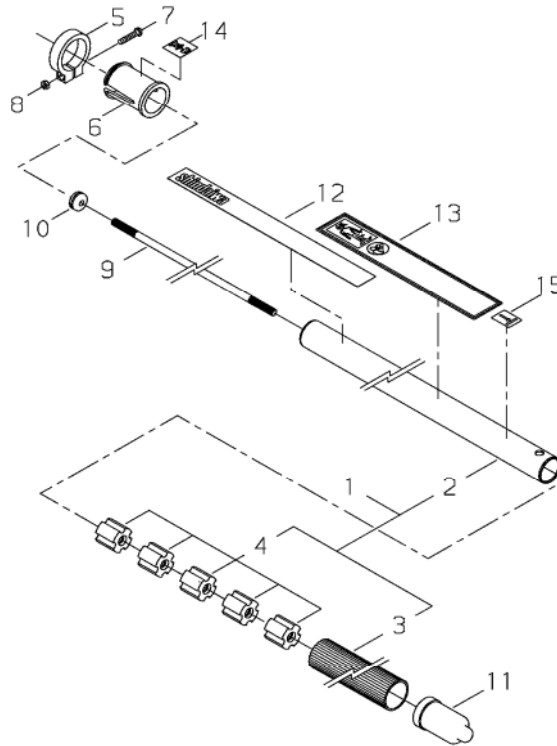

2. OUTER PIPE

KEY	LV	PART NUMBER	Q'TY	DESCRIPTION	REMARKS	NOTE1	NOTE2
1		63880-64431	1	OUTER PIPE COMP			
2	▪	63880-64441	1	OUTER PIPE		L1500	
3	▪	63880-64450	1	GRIP			
4	▪	22035-12121	5	BUSH			
5		33008-62311	1	CLAMP			
6		33008-62321	1	COLLAR			
7		11203-04160	1	SCREW PM		M4x16	
8		01500-04031	1	NUT		M4	
9		63880-64470	1	MAIN SHAFT		L1518.5	
10		15250-10100	1	GROMMET			
11		20891-98180	1	LINER CAP			
12		19420-00084	1	LABEL TRADE		shindaiwa,PROFES SIONAL	
13		19402-00225	1	LABEL CAUTION			
14		19402-00175	1	LABEL CAUTION			
15		19401-00169	1	LABEL INST