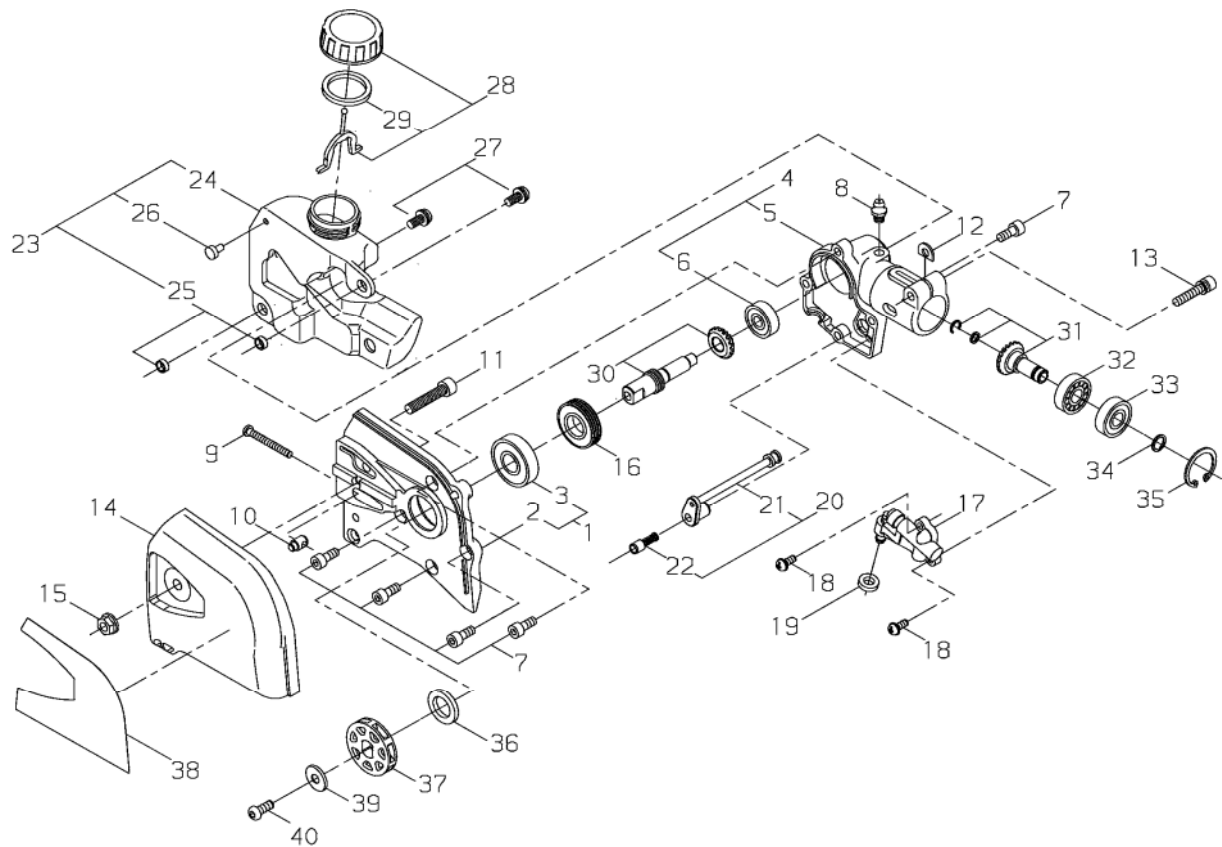

shindaiwa[®]

PARTS CATALOGUE

MULTI-TOOL SYSTEM

SBA-P24 EU

1. GEAR CASE

KEY	LV	PART NUMBER	Q'TY	DESCRIPTION	REMARKS	NOTE1	NOTE2
1		63880-61312	1	GEAR CASE LEFT COMP			
2	▪	63880-61322	1	GEAR CASE LEFT			
3	▪	02006-06001	1	BEARING	6001DDU	6001DDU	
4		63880-61332	1	GEAR CASE RIGHT COMP			
5	▪	63880-61342	1	GEAR CASE RIGHT			
6	▪	02002-00627	1	BEARING		627ZZ	
7		01020-05120	5	BOLT	M5*12	M5X12	
8		20870-61640	1	GREASE NIPPLE			
9		11260-04351	1	SCREW ADHESIVE		M4X35	
10		17110-04000	1	SLIDE PIECE			
11		01020-06300	1	BOLT		M6X30	
12		22000-13420	1	SHIM			
13		11023-05250	1	BOLT SW		M5X25	
14		63880-61350	1	BAR HOLDER			
15		11526-06100	1	NUT FLANGE		M6	
16		63880-62310	1	WORM GEAR			
17		22197-55201	1	OIL PUMP ASSY			
18		11205-04100	2	SCREW PM PW		M4X10	
19		63880-62320	1	GASKET PUMP			
20		63880-62330	1	OIL PIPE ASSY			
21	▪	63880-62340	1	OIL PIPE			
22	▪	63880-62350	1	FILTER			
23		63880-62361	1	OIL TANK ASSY			
24	▪	63880-62381	1	OIL TANK			
25	▪	17901-06030	2	COLLAR			
26	▪	22115-57120	1	VALVE OIL TANK			

1. GEAR CASE

KEY	LV	PART NUMBER	Q'TY	DESCRIPTION	REMARKS	NOTE1	NOTE2
27		11207-05120	2	SCREW PM SLPW		M5X12	
28		63880-62391	1	OIL CAP ASSY			
29		70030-85221	1	GASKET CAP			
30		63880-63011	1	GEAR SHAFT			
31		63880-63020	1	BEVEL PINION			
32		02000-00609	1	BEARING		609	
33		02002-00609	1	BEARING		609ZZ	
34		22420-13350	1	SNAP RING			
35		02432-24120	1	SNAP RING			
36		15401-21020	1	COLLAR			
37		12032-07102	1	SPROCKET			
38		19402-00180	1	LABEL CAUTION			
39		20870-62131	1	WASHER			
40		11210-06140	1	SCREW BUTTON		M6X14	