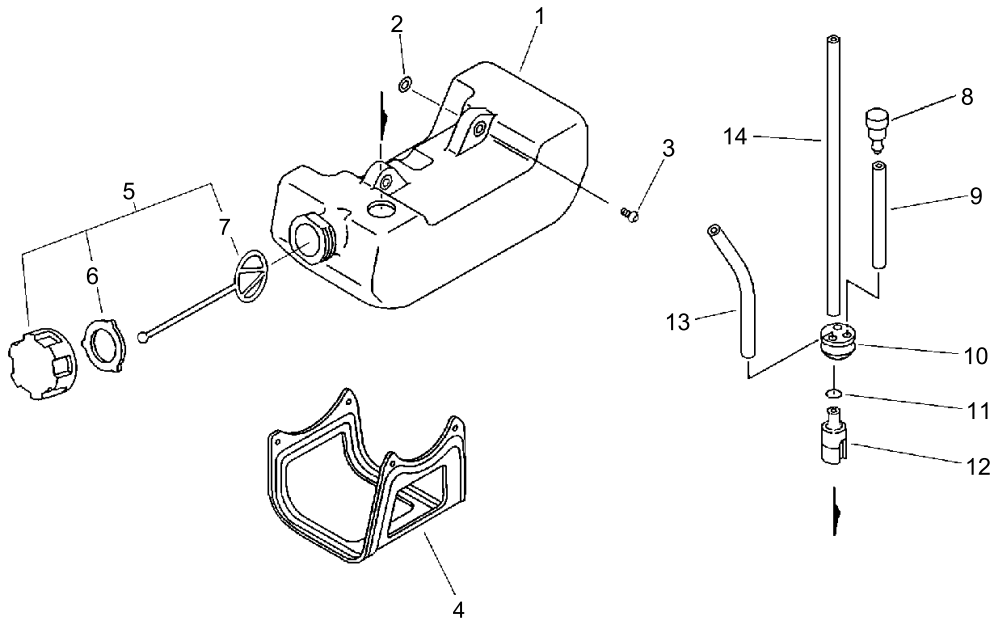

FUEL TANK

FUEL TANK

KEY NO	LV(+)	Part No	Description	Qty	Standard
1		131005-44332	TANK, FUEL	1	
2		900603-00005	WASHER 5	2	5.5*12*0.8
3		900243-05016	SCREW 5*16	2	5*16
4		305110-42030	STAND (BL)	1	
5		131004-08960	CAP ASSY, FUEL	1	
6	+	131016-55830	GASKET, FUEL CAP	1	
7	+	131051-52430	CONNECTOR, CAP	1	80L
8		131300-56430	VALVE, CHECK	1	
9		131312-05560	PIPE, VENT	1	3*5*30
10		132115-46730	GROMMET, FUEL	1	
11		132013-09820	CLIP	1	6MM
12		131205-07320	STRAINER, FUEL	1	
13		132012-56030	PIPE	1	3*6*80 YL
14		132010-05560	PIPE, FUEL	1	3*5*165
15		145800-21361	MUFFLER ASY (SAM)	1