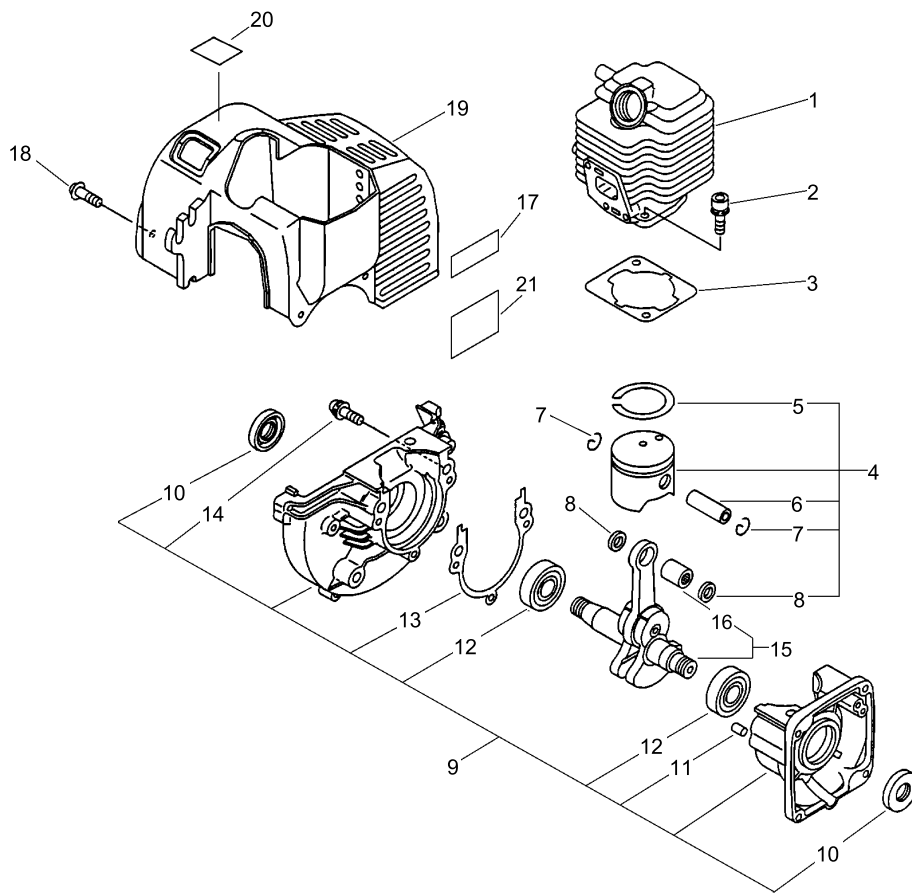

EDR-2400

Published:11/24/2016

TABLE OF CONTENTS

CYLINDER, CRANKCASE, PISTON	1
STARTER, MAGNETO, CLUTCH	3
AIR CLEANER, MUFFLER	5
FUEL TANK	7
GEAR CASE, FAN COVER	9
HANDLE	11
CARBURETOR	13
REPAIR KIT	15

CYLINDER, CRANKCASE, PISTON

CYLINDER, CRANKCASE, PISTON

KEY NO	LV(+)	Part No	Description	Qty	Standard
1		101011-08961	CYLINDER (CR)	1	
2		900162-05022	BOLT, H.S. 5*22	2	5*22 W,SW
3		101010-44332	GASKET, CYL. BASE	1	
4		100000-52130	PISTON KIT	1	
5	+	100011-21230	RING, PISTON	1	
6	+	100013-11520	PIN, PISTON	1	
7	+	100015-04630	CIRCLIP, PISTON PIN	2	
8	+	100014-11520	SPACER, PISTON PIN	2	
9		100204-52133	CRANKCASE KIT	1	
10	+	100212-42031	OILSEAL	2	ISCD 12*22*4.5
11	+	100215-03930	PIN, DOWEL	2	
12	+	94035-36201	BEARING BALL	2	6201X3JR2C3
13	+	100242-42030	GASKET, CRANKCASE	1	
14	+	900162-05028	BOLT, H.S. 5*28	3	5*28 W,SW
15		A011-000101	CRANKSHAFT,ASM	1	
16	+	V553-000060	BEARING,NEEDLE 8	1	HK0810FMV4
17		X503-008980	LABEL,MODEL	1	EDR-2400
18		900242-04012	SCREW 4*12	2	4*12
19		101514-24360	COVER, CYLINDER	1	
20		X505-002310	LABEL,CAUTION	1	HOT CAUTION
21		X505-002430	LABEL,CAUTION	1	
1		101011-08961	CYLINDER (CR)	1	
2		900162-05022	BOLT, H.S. 5*22	2	5*22 W,SW
3		101010-44332	GASKET, CYL. BASE	1	
4		100000-52130	PISTON KIT	1	
5	+	100011-21230	RING, PISTON	1	
6	+	100013-11520	PIN, PISTON	1	
7	+	100015-04630	CIRCLIP, PISTON PIN	2	
8	+	100014-11520	SPACER, PISTON PIN	2	
9		100204-52133	CRANKCASE KIT	1	
10	+	100212-42031	OILSEAL	2	ISCD 12*22*4.5
11	+	100215-03930	PIN, DOWEL	2	
12	+	94035-36201	BEARING BALL	2	6201X3JR2C3
13	+	100242-42030	GASKET, CRANKCASE	1	
14	+	900162-05028	BOLT, H.S. 5*28	3	5*28 W,SW
15		A011-000101	CRANKSHAFT,ASM	1	
16	+	V553-000060	BEARING,NEEDLE 8	1	HK0810FMV4
17		X503-008980	LABEL,MODEL	1	EDR-2400
18		900242-04012	SCREW 4*12	2	4*12
19		101514-24360	COVER, CYLINDER	1	
20		X505-002310	LABEL,CAUTION	1	HOT CAUTION
21		X505-002430	LABEL,CAUTION	1	