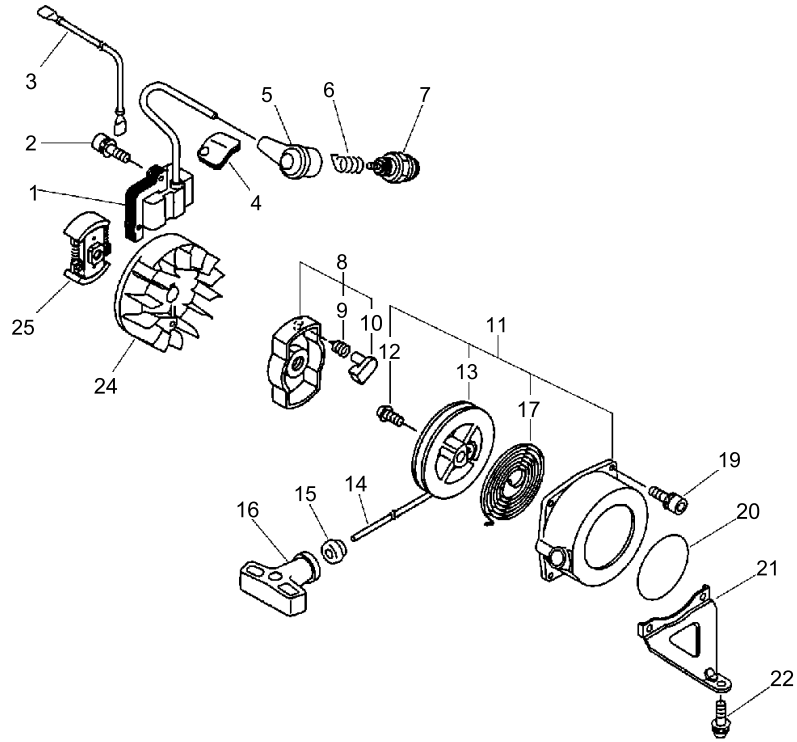

STARTER, MAGNETO, CLUTCH

STARTER, MAGNETO, CLUTCH

KEY NO	LV(+)	Part No	Description	Qty	Standard
1		156601-52130	COIL, IGNITION	1	
2		900162-04022	BOLT, H.S. 4*22	2	4*22 W,SW
3		162010-52830	LEAD, GROUND	1	
4		150112-42030	BUSHING	1	
5		159012-01620	CAP, SPARK PLUG	1	
6		159011-03432	COIL, SPARK PLUG	1	
7		159010-10230	PLUG, SPARK (BPMR-7A	1	BPMR-7A
8		177202-44331	PAWL ASM., STARTER	1	
9	+	177234-12220	SPRING, PAWL	1	
10	+	177218-44330	PAWL, STARTER	1	BLACK
11		177200-42033	STARTER ASSY	1	
12	+	177236-44330	SCREW	1	
13	+	177215-44430	DRUM, STARTER	1	
14	+	177226-10120	ROPE, STARTER	1	3.0*1000
15	+	177227-42030	GUIDE, ROPE	1	
16	+	177228-06530	GRIP, STARTER	1	
17	+	177220-42030	SPRING, REWIND	1	
19		900162-04016	BOLT, H.S. 4*16	4	4*16 W,SW
20		X502-000330	LABEL,ECHO	1	ECHO
21		351011-05560	SUPPORTER, F. HANDLE	1	
22		900242-05016	SCREW 5*16	1	5*16
24		156801-44731	FLYWHEEL	1	
25		175000-56831	CLUTCH ASSEMBLY	1