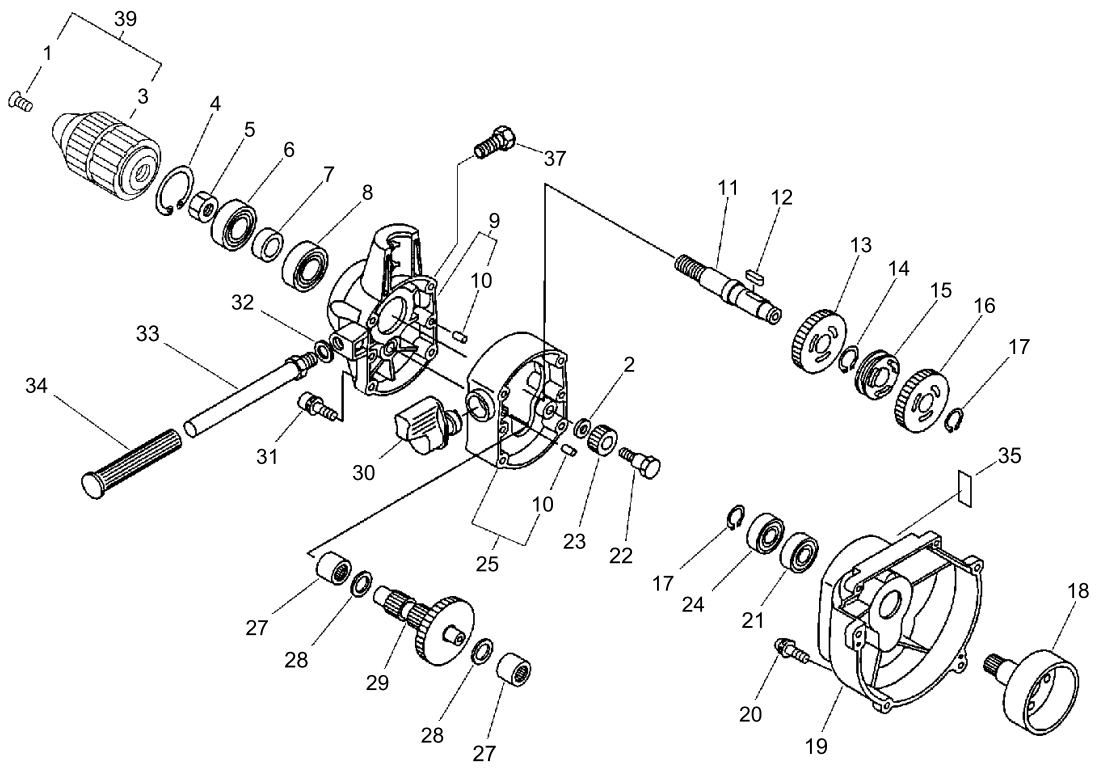

GEAR CASE, FAN COVER

GEAR CASE, FAN COVER

KEY NO	LV(+)	Part No	Description	Qty	Standard
39		P021-009880	CHUCK SET	1	
1	+	91103-06020	BOLT HSH	1	6*20
3	+	X460-000000	CHUCK	1	
2		175014-04630	WASHER, CLUTCH	1	
4		900702-00032	CIRCLIP 32	1	CR-32
5		224319-20960	NUT, 12	1	
6		900802-06002	BEARING, BALL 6002	1	6002DDU(LLU)
7		604044-05560	COLLAR	1	
8		900800-36002	BEARING, BALL 6002	1	6002
9		604305-20960	HOUSING, GEAR	1	
10	+	100215-03930	PIN, DOWEL	2	
11		606021-20960	SHAFT, AXLE	1	
12		900325-04016	KEY, FEATHER 4*16	1	4*16
13		604213-20960	GEAR, SPUR	1	
14		900701-00015	CIRCLIP 15	1	CS-15
15		604235-20960	NAIL, CLUTCH	1	
16		604224-20960	GEAR, SPUR	1	
17		900701-00012	CIRCLIP 12	2	CS-12
18		175005-05560	DRUM, CLUTCH	1	
19		101511-20960	COVER, FAN	1	
20		900242-04016	SCREW 4*16	4	4*16
21		900801-06001	BEARING, BALL 6001	1	6001DU (LU)
22		175046-22332	BOLT, CLUTCH	1	
23		605311-20960	GEAR, SPUR	1	
24		900800-06001	BEARING	1	6001
25		604306-20960	CASE, GEAR	1	
10	+	100215-03930	PIN, DOWEL	2	
27		604221-05560	BEARING,NEEDLE	2	
28		604223-05560	WASHER	2	
29		604206-20961	GEAR W/SHAFT	1	
30		703005-20960	LEVER, CLUTCH	1	
31		900162-05050	BOLT, H.S. 5*50	4	5*50 W,SW
32		900600-00010	WASHER 10	1	10
33		351210-05560	HANDLE, LEFT	1	
34		351515-22330	GRIP	1	
35		X505-002310	LABEL,CAUTION	1	HOT CAUTION
37		900100-10015	BOLT 10*15	1	10*15