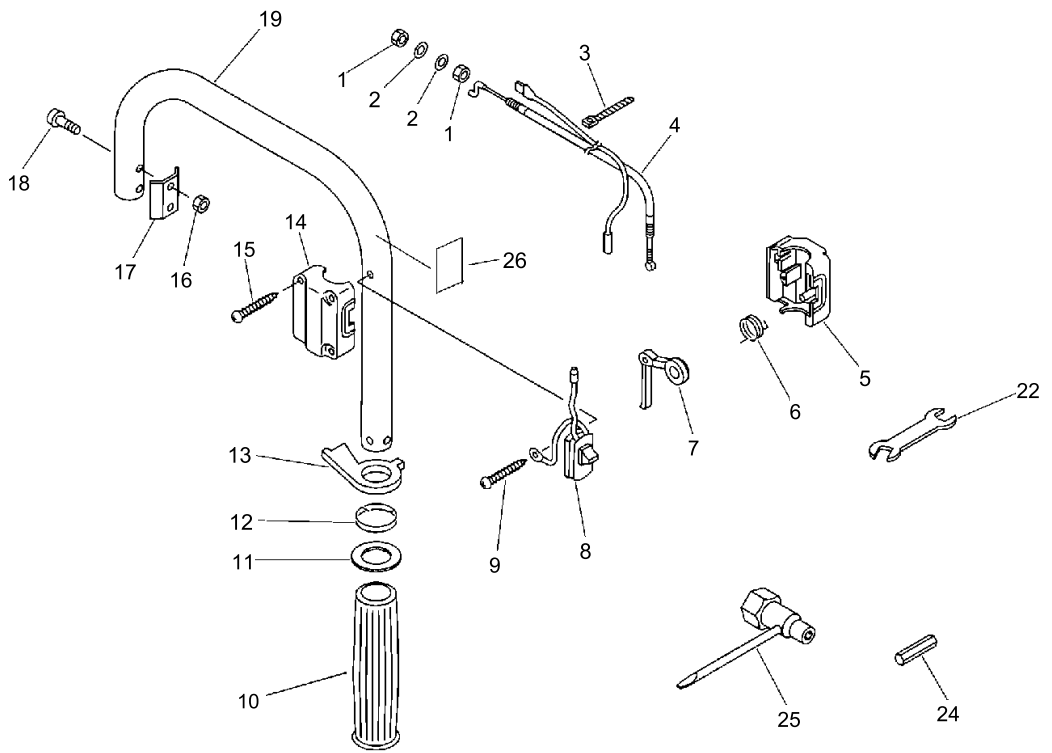

HANDLE

HANDLE

KEY NO	LV(+)	Part No	Description	Qty	Standard
1		900502-00006	NUT 6 (3N)	2	3N6
2		900600-00006	WASHER	2	6
3		178121-56030	BAND	1	CV-125B BL
4		178100-09061	CABLE ASY, CONTROL	1	
5		178024-01261	BRACKET, THROTTLE	1	
6		178043-01260	SPRING, THR. RETURN	1	
7		178010-07660	CONTROL, THROTTLE	1	
8		163400-04460	SWITCH, IGNITION(JR)	1	
9		900245-04030	SCREW 4*30	1	4*30
10		351315-27931	GRIP, HANDLE	1	
11		178070-02061	SPACER	1	19.5*34*0.5
12		178013-02060	SPRING, THR. LOCK	1	
13		178012-02061	LOCKOUT, THROTTLE	1	
14		178052-01261	BRACKET, THROTTLE	1	
15		900245-04025	SCREW 4*25	4	4*25
16		900560-00005	NUT, LOCK 5	2	5
17		351641-05560	PLATE	1	
18		900162-05035	BOLT, H.S. 5*35	2	5*35 W,SW
19		351305-20960	HANDLE	1	
22		895122-20960	SPANNER 17*19	1	
24		895412-20960	TOOL, BAR	1	
25		895410-03930	WRENCH, W/S. DRIVER	1	
25		895410-03930	WRENCH, W/S. DRIVER	1	