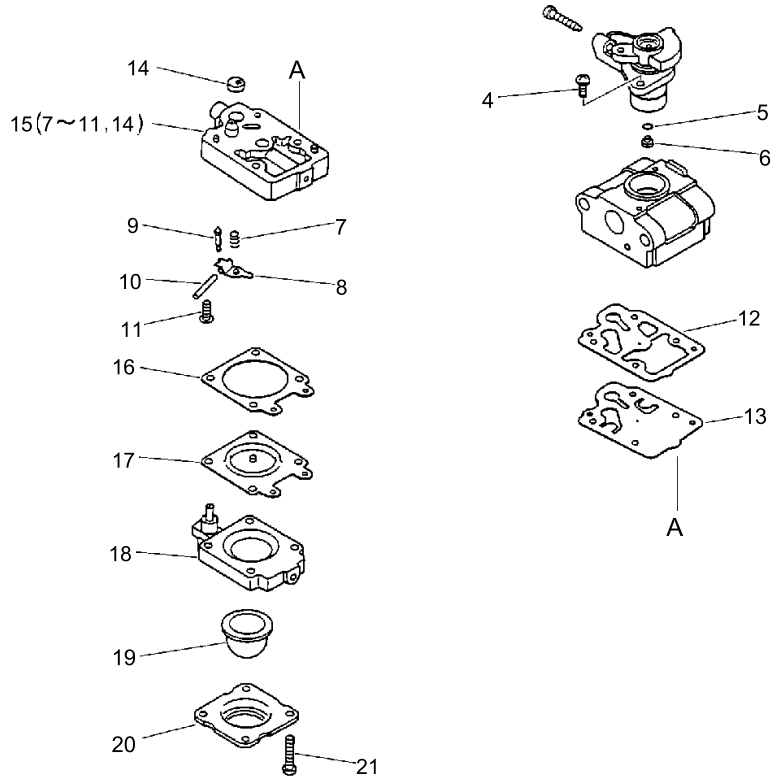

CARBURETOR

CARBURETOR

KEY NO	LV(+)	Part No	Description	Qty	Standard
		123000-21361	CARBURETOR	1	WYL-56A
4	+	123114-44330	SCREW	2	M3*10
5	+	123183-05960	O-RING	1	
6	+	123184-44330	JET #37	1	#37
15	+	123179-05560	BODY ASSY, PUMP	1	
7	++	123122-05560	SPRING, METER. LEVER	1	
8	++	123123-03930	LEVER, METERING	1	
9	++	123137-19830	VALVE, INLET NEEDLE	1	
10	++	123138-03930	PIN, METERING LEVER	1	
11	++	123139-05560	SCREW, M. LEVER PIN	1	
14	++	123126-10631	SCREEN, INLET	1	
12	+	123125-40630	GASKET, PUMP	1	
13	+	123112-40630	DIAPHRAGM, PUMP	1	
16	+	123140-05560	GASKET, M. DIAPHRAGM	1	
17	+	123141-03930	DIAPHRAGM, METERING	1	
17	+	P003-000090	METERING, DIAPHRAGM	1	
18	+	123180-05560	BODY, AIR PURGE	1	
19	+	123181-40630	PUMP, PRIMER	1	
20	+	123142-05560	COVER, PRIMER PUMP	1	
21	+	123110-05560	SCREW, PUMP COVER	4