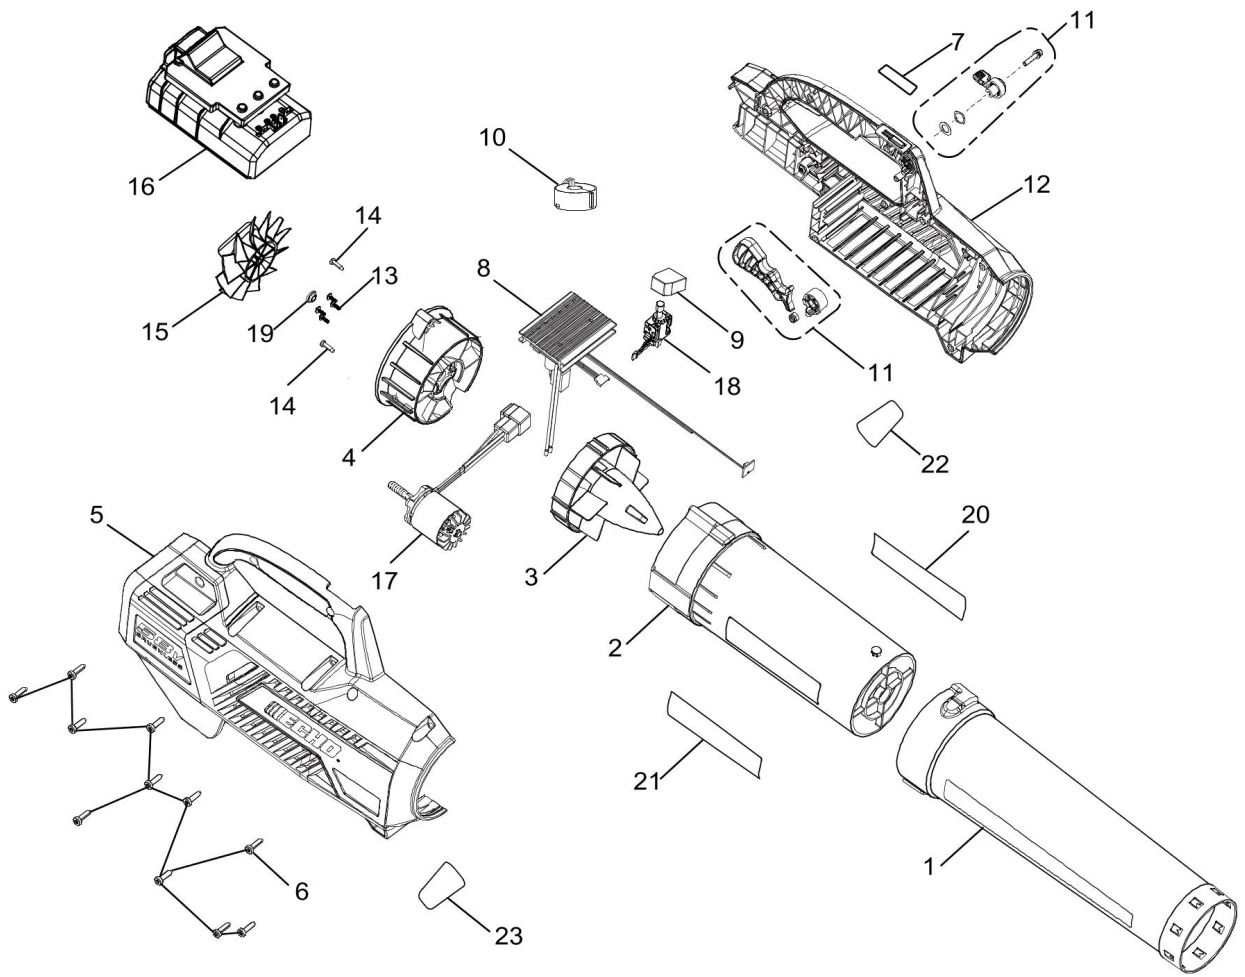

ECPLB-58V

Published:07/03/2018

TABLE OF CONTENTS

BLOWER	1
--------------	---

BLOWER

BLOWER

KEY NO	LV(+)	Part No	Description	Qty	Standard	Comment
1		312506001	PIPE,BLOWER ASY	1		
2		205085001	PIPE,BLOWER	1		
20	+	940851392	LABEL	1		
21	+	940851391	LABEL	1		
3		531150001	GUARD,PIPE	1		
4		312505001	GUIDE VANE ASY	1		
5		205083001	HOUSING ASSY	1		
23	+	940657316	LABEL	1		
6		662051002	SCREW	11	T25,M5	
7		940851393	LABEL	1		
8		280457001	BOARD,CIRCUIT	1		
9		531189001	KNOB,SWITCH	1		
10		850136001	MAGNET	1		
11		312503002	LEVER ASY	1	M4X18	
12		205084001	HOUSING ASSY	1		
22	+	941588258	LABEL	1		
13		T662472001	SCREW	4		
14		661817001	SCREW	2	M4*14	
15		531185001	FAN	1		
16		380020004	HOLDER,BATTERY	1		
17		742232001	MOTOR	1		
18		760579004	SWITCH	1		
19		612854002	BUSHING	1		

NUMERICAL PARTS INDEX

Part No	Part description	Page
205083001	HOUSING ASSY	2
205084001	HOUSING ASSY	2
205085001	PIPE,BLOWER	2
280457001	BOARD,CIRCUIT	2
312503002	LEVER ASY	2
312505001	GUIDE VANE ASY	2
312506001	PIPE,BLOWER ASY	2
380020004	HOLDER,BATTERY	2
531150001	GUARD,PIPE	2
531185001	FAN	2
531189001	KNOB,SWITCH	2
612854002	BUSHING	2
661817001	SCREW	2
662051002	SCREW	2
742232001	MOTOR	2
760579004	SWITCH	2
850136001	MAGNET	2
940657316	LABEL	2
940851391	LABEL	2
940851392	LABEL	2
940851393	LABEL	2
941588258	LABEL	2
T662472001	SCREW	2