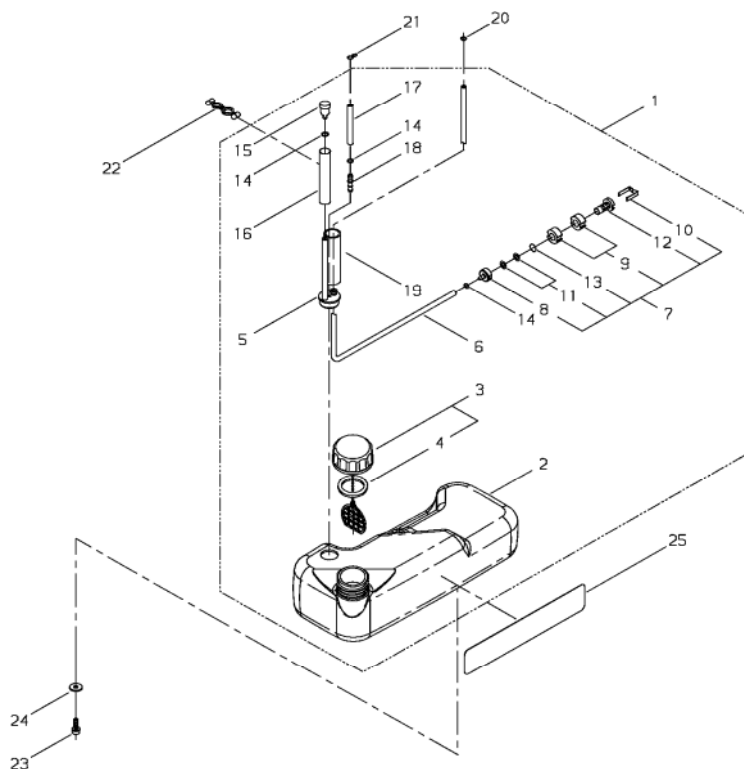

11. FUEL TANK

KEY	LV	PART NUMBER	Q'TY	DESCRIPTION	REMARKS	NOTE1	NOTE2

25		19420-00108	1	LABEL TRADE			

Professional
Series,shindaiwa