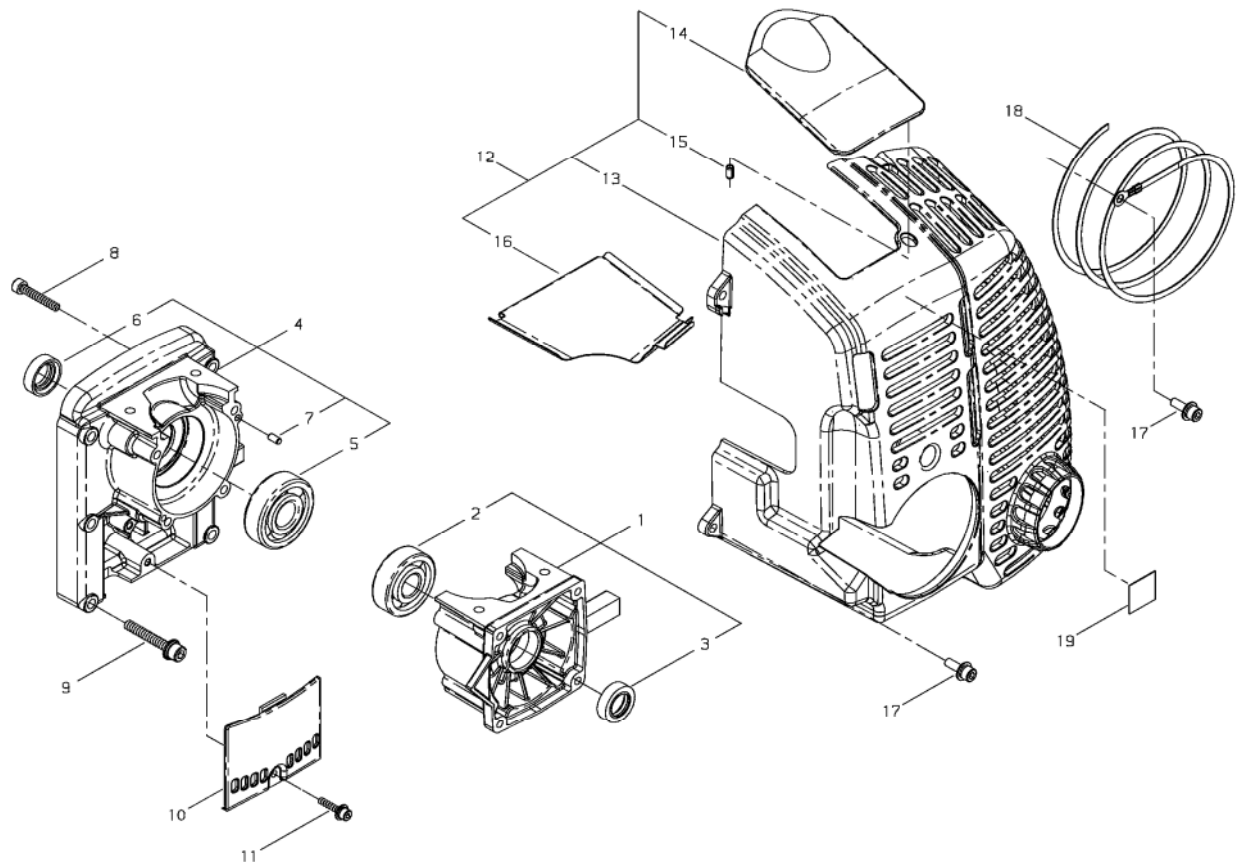

shindaiwa[®]

PARTS CATALOGUE

**BLOWER
EB802 EPA2**

EB802 EPA2

1. CYLINDER

KEY	LV	PART NUMBER	Q'TY	DESCRIPTION	REMARKS	NOTE1	NOTE2
1		68242-12011	1	CYLINDER ASSY			
2		68242-12121	1	GASKET			
3		01020-06250	4	BOLT		M6x25	
4		68242-12210	1	INSULATOR			
5		68242-12311	1	BAFFLE PLATE COMP			
6		68900-12220	2	GASKET			
7		11022-05305	4	BOLT M5*30		M5x30	
8		68242-12330	1	CYLINDER COVER			
9		11024-04120	2	BOLT SPW		M4x12	

2. MUFFLER

KEY	LV	PART NUMBER	Q'TY	DESCRIPTION	REMARKS	NOTE1	NOTE2
1		68242-15010	1	MUFFLER ASSY			
2	▪	68242-15130	1	SCREEN			
3	▪	68242-15140	1	TAIL PIPE			
4	▪	68242-15160	1	TAIL PLATE			
5	▪	11206-04120	2	SCREW PM SPW		M4x12	
6		68242-15211	1	GASKET			
7	▪	68242-15320	2	GASKET			
8		01020-06200	4	BOLT		M6x20	

3. CRANKCASE, ENGINE COVER

KEY	LV	PART NUMBER	Q'TY	DESCRIPTION	REMARKS	NOTE1	NOTE2
1		68242-21012	1	CRANKCASE,S COMP			
2	▪	02030-06302	1	BALL BEARING 6302 C3		6302 C3	
3	▪	12310-12000	1	OIL SEAL		15x25x7	
4		68242-21021	1	CRANKCASE,M COMP			
5	▪	02030-06303	1	BEARING		6303 C3	
6	▪	12310-12000	1	OIL SEAL		15x25x7	
7	▪	12492-40080	2	ROLLER		E4X8F6 C3	
8		01020-05300	4	BOLT		M5x30	
9		11060-06400	6	BOLT ADHESIVE		M6x40	
10		68900-21311	1	IGNITION COIL COVER			
11		11024-04200	1	BOLT SW		M4x20	
12		68242-31011	1	ENGINE COVER COMP			
13	▪	68242-31111	1	ENGINE COVER			
14	▪	68900-31311	1	GROMMET			
15	▪	02427-40085	1	PIN		4x8	
16	▪	68242-31311	1	PLATE			
17		11024-05160	5	BOLT PM SPW		M5x16	
18		14395-09100	1	LEAD WIRE			
19		19402-00205	1	LABEL CAUTION			