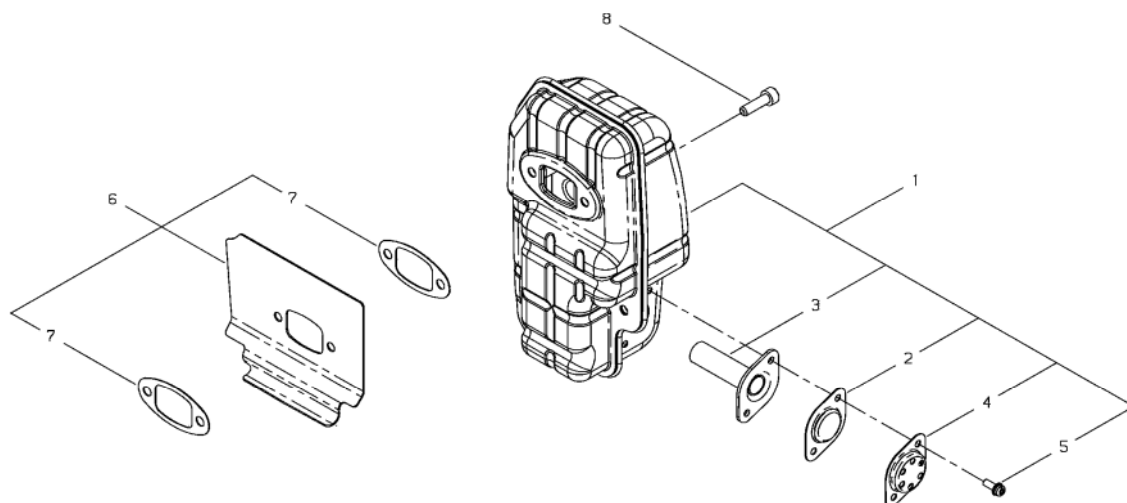

2. MUFFLER

KEY	LV	PART NUMBER	Q'TY	DESCRIPTION	REMARKS	NOTE1	NOTE2
1		68242-15010	1	MUFFLER ASSY			
2	▪	68242-15130	1	SCREEN			
3	▪	68242-15140	1	TAIL PIPE			
4	▪	68242-15160	1	TAIL PLATE			
5	▪	11206-04120	2	SCREW PM SPW		M4x12	
6		68242-15211	1	GASKET			
7	▪	68242-15320	2	GASKET			
8		01020-06200	4	BOLT		M6x20