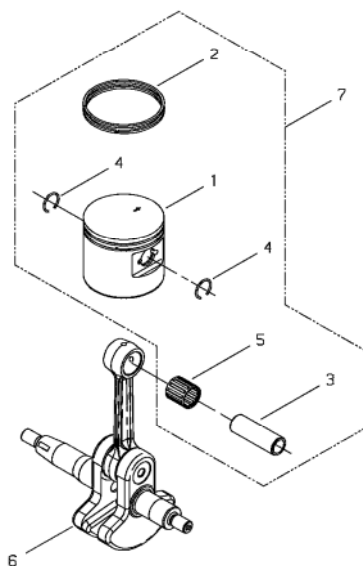

shindaiwa[®]

PARTS CATALOGUE

**BLOWER
EB802 EPA2**

EB802 EPA2

1. CYLINDER

KEY	LV	PART NUMBER	Q'TY	DESCRIPTION	REMARKS	NOTE1	NOTE2
1		68242-12011	1	CYLINDER ASSY			
2		68242-12121	1	GASKET			
3		01020-06250	4	BOLT		M6x25	
4		68242-12210	1	INSULATOR			
5		68242-12311	1	BAFFLE PLATE COMP			
6		68900-12220	2	GASKET			
7		11022-05305	4	BOLT M5*30		M5x30	
8		68242-12330	1	CYLINDER COVER			
9		11024-04120	2	BOLT SPW		M4x12	

2. MUFFLER

KEY	LV	PART NUMBER	Q'TY	DESCRIPTION	REMARKS	NOTE1	NOTE2
1		68242-15010	1	MUFFLER ASSY			
2	▪	68242-15130	1	SCREEN			
3	▪	68242-15140	1	TAIL PIPE			
4	▪	68242-15160	1	TAIL PLATE			
5	▪	11206-04120	2	SCREW PM SPW		M4x12	
6		68242-15211	1	GASKET			
7	▪	68242-15320	2	GASKET			
8		01020-06200	4	BOLT		M6x20	

3. CRANKCASE, ENGINE COVER

KEY	LV	PART NUMBER	Q'TY	DESCRIPTION	REMARKS	NOTE1	NOTE2
1		68242-21012	1	CRANKCASE,S COMP			
2	▪	02030-06302	1	BALL BEARING 6302 C3		6302 C3	
3	▪	12310-12000	1	OIL SEAL		15x25x7	
4		68242-21021	1	CRANKCASE,M COMP			
5	▪	02030-06303	1	BEARING		6303 C3	
6	▪	12310-12000	1	OIL SEAL		15x25x7	
7	▪	12492-40080	2	ROLLER		E4X8F6 C3	
8		01020-05300	4	BOLT		M5x30	
9		11060-06400	6	BOLT ADHESIVE		M6x40	
10		68900-21311	1	IGNITION COIL COVER			
11		11024-04200	1	BOLT SW		M4x20	
12		68242-31011	1	ENGINE COVER COMP			
13	▪	68242-31111	1	ENGINE COVER			
14	▪	68900-31311	1	GROMMET			
15	▪	02427-40085	1	PIN		4x8	
16	▪	68242-31311	1	PLATE			
17		11024-05160	5	BOLT PM SPW		M5x16	
18		14395-09100	1	LEAD WIRE			
19		19402-00205	1	LABEL CAUTION			

4. PISTON, CRANKSHAFT

KEY	LV	PART NUMBER	Q'TY	DESCRIPTION	REMARKS	NOTE1	NOTE2
1	•	68242-41111	1	PISTON			
2	•	68242-41120	2	PISTON RING			
3	•	22169-41220	1	PISTON PIN			
4	•	22155-41230	2	SNAP RING			
5	•	22155-41281	1	BEARING SE			
6		68242-42011	1	CRANKSHAFT			
7		68242-98320	1	PISTON SET			