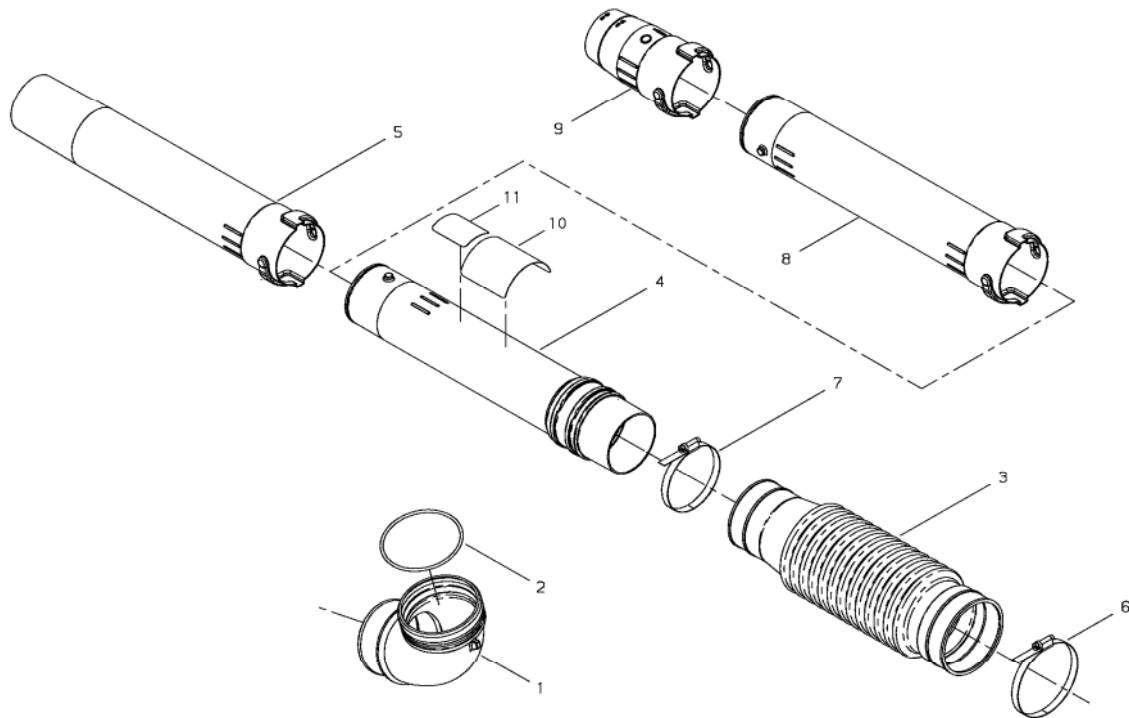

6. PIPE

KEY	LV	PART NUMBER	Q'TY	DESCRIPTION	REMARKS	NOTE1	NOTE2
1		68900-63111	1	BEND PIPE			
2		68900-63330	1	O RING			
3		68900-63120	1	FLEXIBLE PIPE			
4		68900-63130	1	JOINT PIPE			
5		68900-63150	1	NOZZLE			
6		68900-63340	1	CLAMP			
7		68900-63351	1	CLAMP			
8		68900-63140	1	PIPE			
9		68900-63360	1	NOZZLE			
10		19420-00109	1	LABEL TRADE		Professional Series,shindaiwa	
11		19402-00337	1	CAUTION LABEL