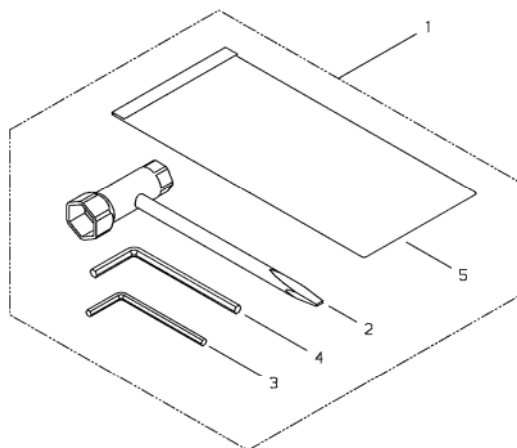

14. TOOL

KEY	LV	PART NUMBER	Q'TY	DESCRIPTION	REMARKS	NOTE1	NOTE2
1		68242-92310	1	TOOL SET			
2	•	72320-91410	1	PLUG WRENCH	19-13		
3	•	09026-04001	1	HEXA WRENCH	4MM M5㉿	4mm M5	
4	•	09026-05001	1	HEXA WRENCH 6MM		5mm M6	
5	•	19639-01100	1	POLY BAG		0.04*175*115