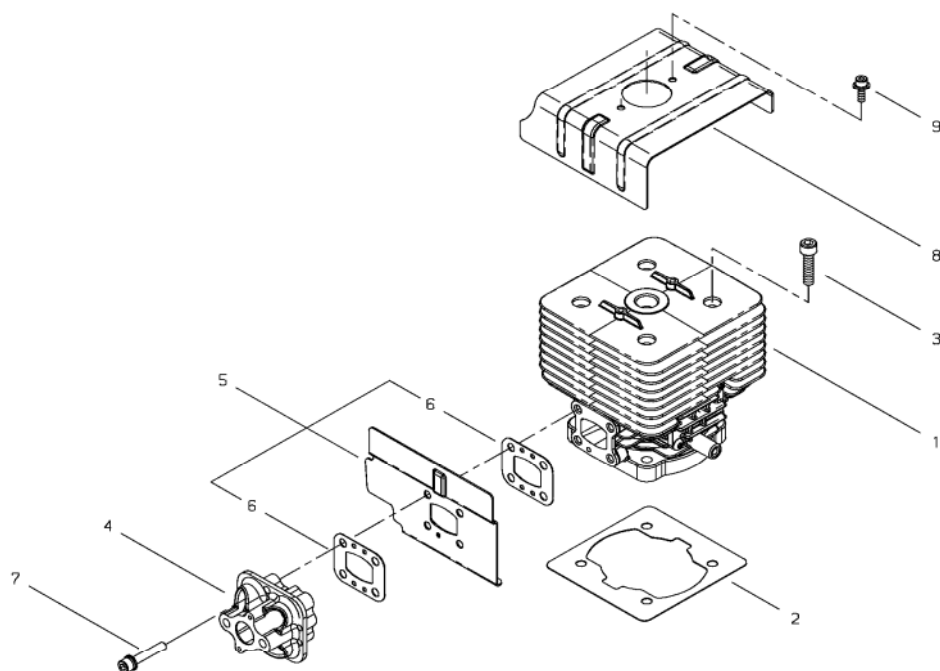

shindaiwa[®]

PARTS CATALOGUE

**BLOWER
EB802 EPA2**

EB802 EPA2

1. CYLINDER

KEY	LV	PART NUMBER	Q'TY	DESCRIPTION	REMARKS	NOTE1	NOTE2
1		68242-12011	1	CYLINDER ASSY			
2		68242-12121	1	GASKET			
3		01020-06250	4	BOLT		M6x25	
4		68242-12210	1	INSULATOR			
5		68242-12311	1	BAFFLE PLATE COMP			
6		68900-12220	2	GASKET			
7		11022-05305	4	BOLT M5*30		M5x30	
8		68242-12330	1	CYLINDER COVER			
9		11024-04120	2	BOLT SPW		M4x12	

2. MUFFLER

KEY	LV	PART NUMBER	Q'TY	DESCRIPTION	REMARKS	NOTE1	NOTE2
1		68242-15010	1	MUFFLER ASSY			
2	▪	68242-15130	1	SCREEN			
3	▪	68242-15140	1	TAIL PIPE			
4	▪	68242-15160	1	TAIL PLATE			
5	▪	11206-04120	2	SCREW PM SPW		M4x12	
6		68242-15211	1	GASKET			
7	▪	68242-15320	2	GASKET			
8		01020-06200	4	BOLT		M6x20	

3. CRANKCASE, ENGINE COVER

KEY	LV	PART NUMBER	Q'TY	DESCRIPTION	REMARKS	NOTE1	NOTE2
1		68242-21012	1	CRANKCASE,S COMP			
2	▪	02030-06302	1	BALL BEARING 6302 C3		6302 C3	
3	▪	12310-12000	1	OIL SEAL		15x25x7	
4		68242-21021	1	CRANKCASE,M COMP			
5	▪	02030-06303	1	BEARING		6303 C3	
6	▪	12310-12000	1	OIL SEAL		15x25x7	
7	▪	12492-40080	2	ROLLER		E4X8F6 C3	
8		01020-05300	4	BOLT		M5x30	
9		11060-06400	6	BOLT ADHESIVE		M6x40	
10		68900-21311	1	IGNITION COIL COVER			
11		11024-04200	1	BOLT SW		M4x20	
12		68242-31011	1	ENGINE COVER COMP			
13	▪	68242-31111	1	ENGINE COVER			
14	▪	68900-31311	1	GROMMET			
15	▪	02427-40085	1	PIN		4x8	
16	▪	68242-31311	1	PLATE			
17		11024-05160	5	BOLT PM SPW		M5x16	
18		14395-09100	1	LEAD WIRE			
19		19402-00205	1	LABEL CAUTION			

4. PISTON, CRANKSHAFT

KEY	LV	PART NUMBER	Q'TY	DESCRIPTION	REMARKS	NOTE1	NOTE2
1	•	68242-41111	1	PISTON			
2	•	68242-41120	2	PISTON RING			
3	•	22169-41220	1	PISTON PIN			
4	•	22155-41230	2	SNAP RING			
5	•	22155-41281	1	BEARING SE			
6		68242-42011	1	CRANKSHAFT			
7		68242-98320	1	PISTON SET			