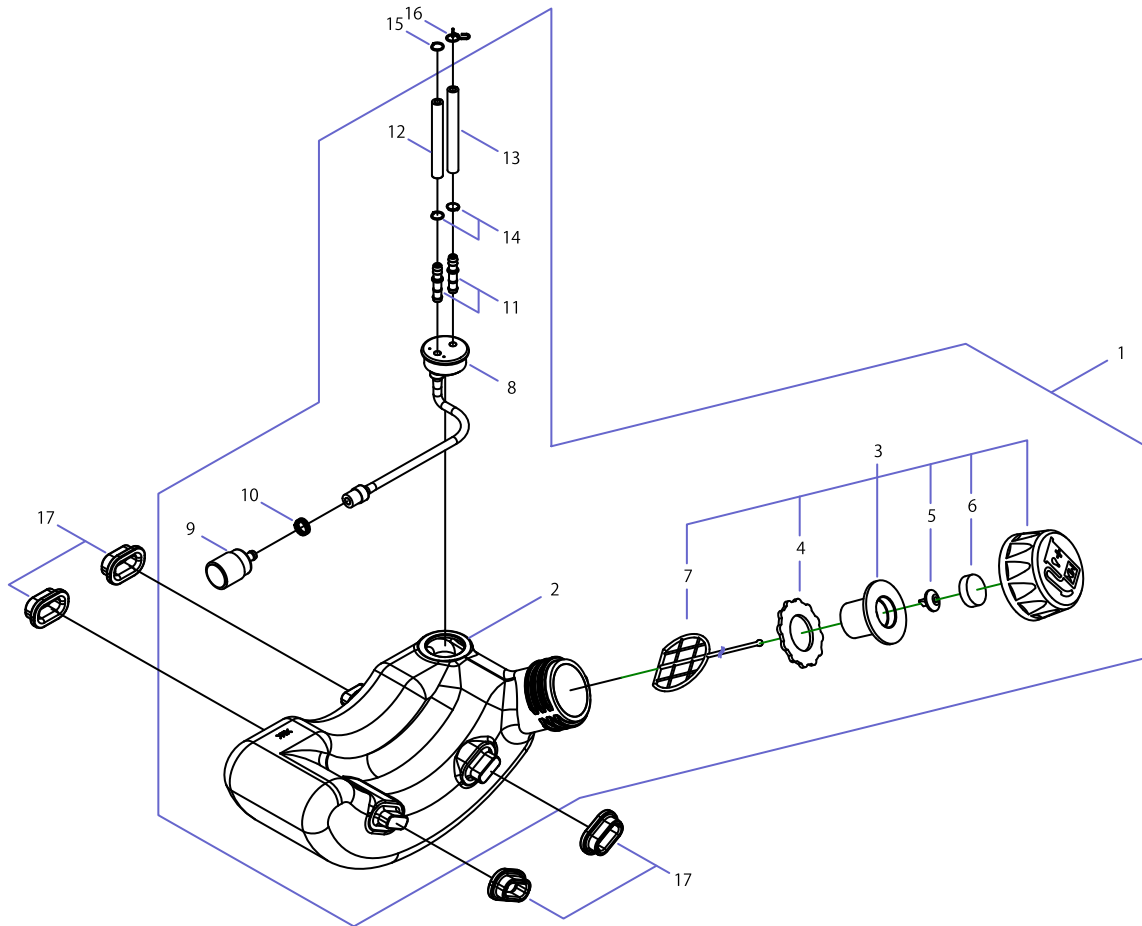

11. FUEL TANK

KEY	LV	PART NUMBER	Q'TY	DESCRIPTION	REMARKS	NOTE1	NOTE2
1		A038-000010	1	FUEL TANK ASSY			
2	+	A350-000990	1	FUEL TANK			
3	+	A033-000120	1	FUEL CAP ASSY			
4	++	V107-000050	1	GASKET			
5	++	E263-000040	1	VALVE,CHECK			
6	++	V540-000280	1	SEAL,CIRCULAR			
7	++	A365-000120	1	CONNECTOR,CAP			
8	+	V470-001200	1	PIPE			
9	+	131205-19831	1	STRAINER, FUEL			
10	+	V490-000610	1	CLIP			
11	+	V186-000210	2	JOINT			
12	+	V471-002990	1	PIPE			
13	+	V471-002520	1	PIPE			
14	+	V490-000500	2	CLIP			
15		V490-000500	1	CLIP			
16		V490-000510	1	CLIP			
17		V420-002220	4	TANK CUSHION