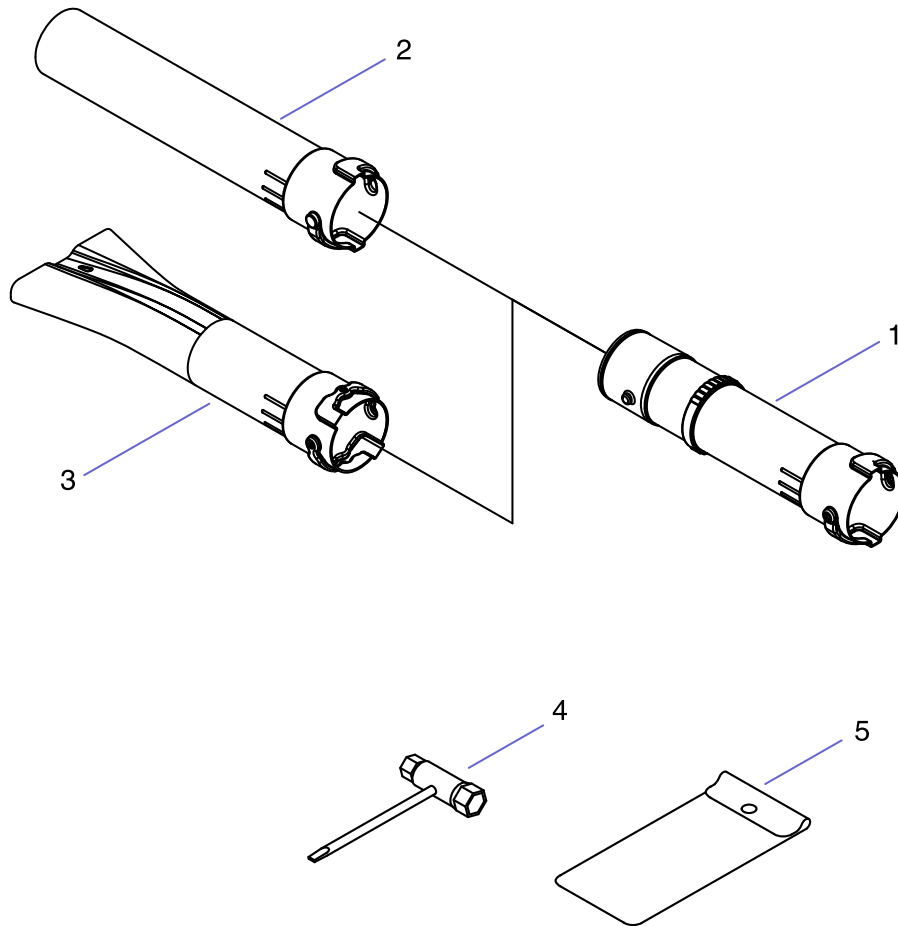

6. BLOWER PIPE

KEY	LV	PART NUMBER	Q'TY	DESCRIPTION	REMARKS	NOTE1	NOTE2
1		E165-000420	1	PIPE			
2		E165-000400	1	NOZZLE			
3		E165-000410	1	NOZZLE			
4		X602-000120	1	TOOL,WRENCH	19-13		
5		X705-000100	1	BAG,PACKING	140*200*T0.08