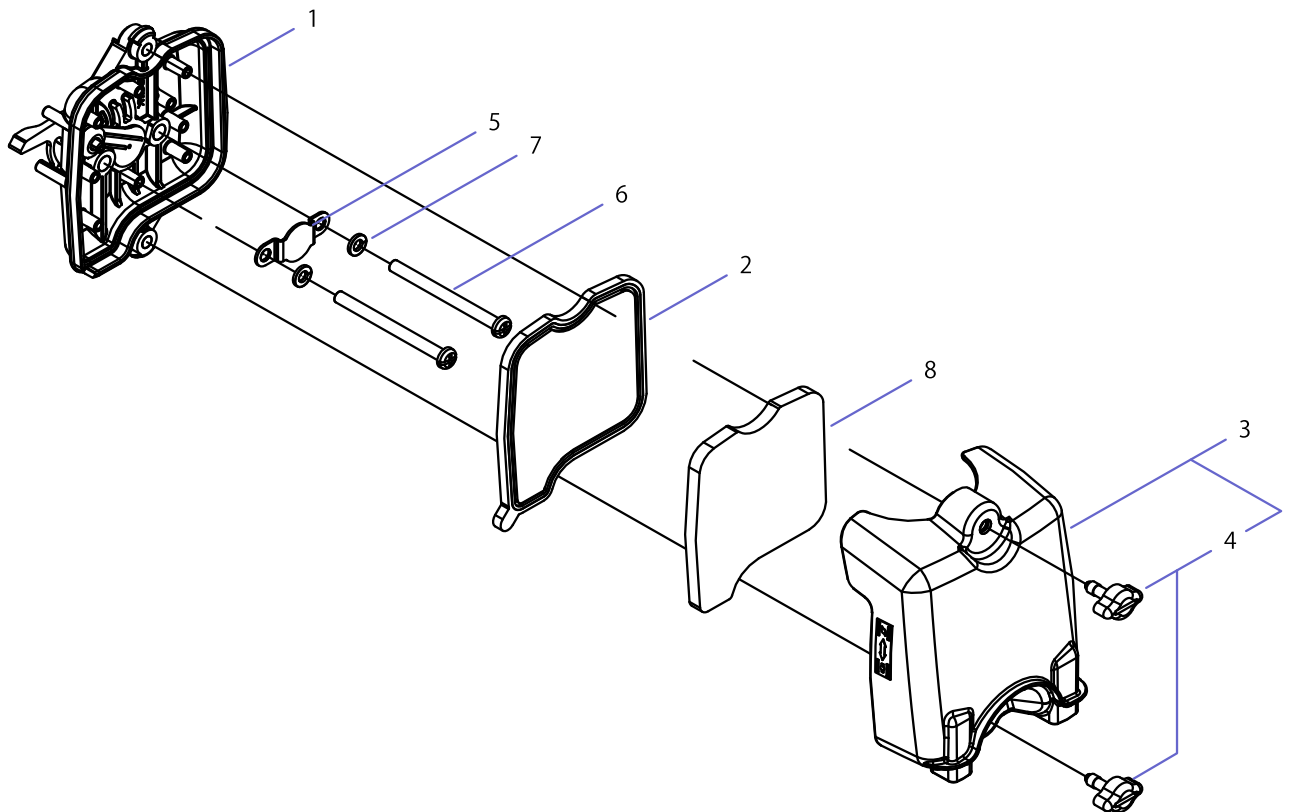

10. AIR CLEANER

KEY	LV	PART NUMBER	Q'TY	DESCRIPTION	REMARKS	NOTE1	NOTE2
1		A023-000250	1	CASE,CLEANER			
2		A226-000690	1	FILTER			
3		P021-033840	1	CLEANER COVER ASSY			
4	+	V299-000400	2	KNOB			
5		A244-000130	1	BACK PLATE			
6		91581-05060	2	SCREW,PM			
7		900605-00005	2	WASHER, SPRING 5	5		
8		A226-000700	1	PREFILTER