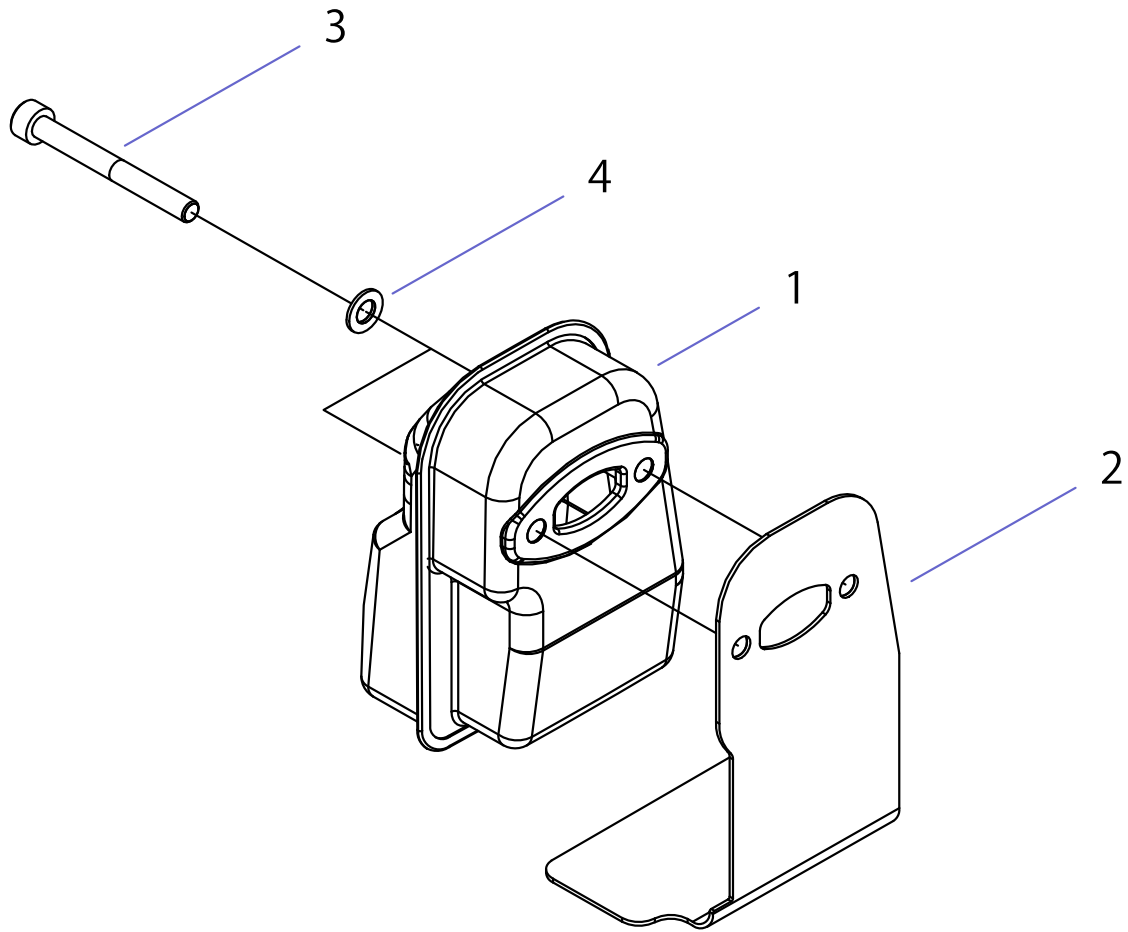

2. MUFFLER

KEY	LV	PART NUMBER	Q'TY	DESCRIPTION	REMARKS	NOTE1	NOTE2
1		A300-000840	1	MUFFLER			
2		V104-000970	1	GASKET			
3		900105-05045	2	BOLT,H.S. 5*45	5*45		
4		900600-00005	2	WASHER 5	5