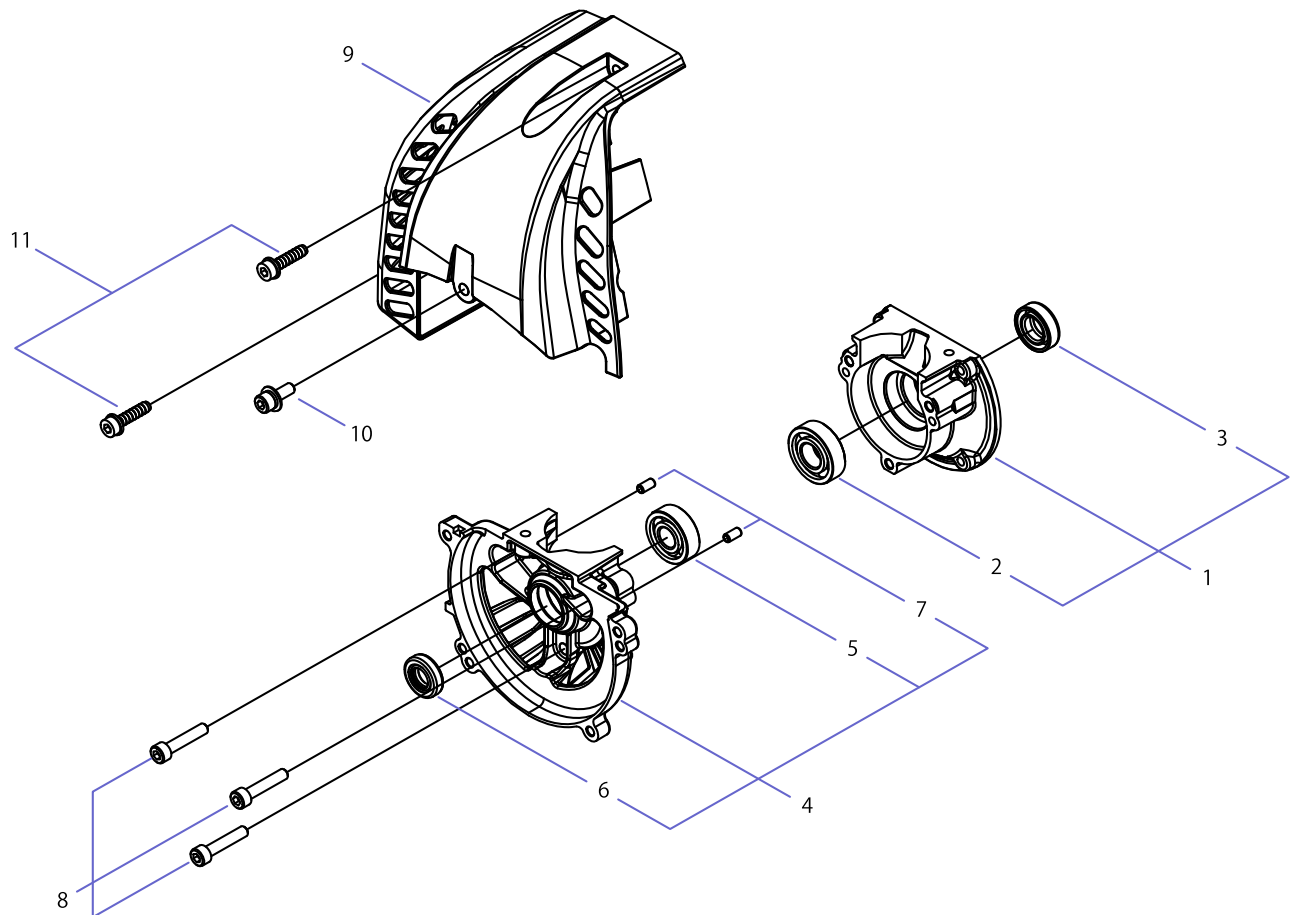

shindaiwa[®]

PARTS CATALOGUE

BLOWER EB220S(24)

24000001 -

1. CYLINDER

KEY	LV	PART NUMBER	Q'TY	DESCRIPTION	REMARKS	NOTE1	NOTE2
1		A130-001141	1	CYLINDER			
2		V100-000350	1	GASKET			
3		900105-05020	2	BOLT, H.S. 5*20	5*20		
4		A200-000381	1	INSULATOR, INTAKE			
5		V103-001150	1	GASKET			
6		V203-000580	2	BOLT,5			

2. MUFFLER

KEY	LV	PART NUMBER	Q'TY	DESCRIPTION	REMARKS	NOTE1	NOTE2
1		A300-000840	1	MUFFLER			
2		V104-000970	1	GASKET			
3		900105-05045	2	BOLT,H.S. 5*45	5*45		
4		900600-00005	2	WASHER 5	5		

3. CRANKCASE, ENGINE COVER

KEY	LV	PART NUMBER	Q'TY	DESCRIPTION	REMARKS	NOTE1	NOTE2
1		A120-000060	1	CRANKCASE,PTO			
2	+	V592-000310	1	BEARING, BALL	6001X10JRXC3		
3	+	V505-000080	1	OIL SEAL			
4		A120-000160	1	CRANKCASE,M			
5	+	V592-000300	1	BEARING, BALL	6000X12JRC3		
6	+	V503-000010	1	SEAL,OIL			
7	+	V622-000040	2	ROLLER			
8		900105-05025	3	BOLT, H.S. 5*25	5*25		
9		A190-000870	1	ENGINE COVER			
10		V203-001020	1	BOLT,5			
11		V203-000450	2	BOLT PC			

4. PISTON, CRANKSHAFT

KEY	LV	PART NUMBER	Q'TY	DESCRIPTION	REMARKS	NOTE1	NOTE2
1		A100-000900	1	PISTON			
2		A101-000230	1	RING,PISTON			
3		V606-000040	1	PIN,ENG			
4		V580-000070	2	RING,END			
5		V553-000090	1	BEARING,NEEDLE			
6		V306-000250	2	WASHER,CIRCULAR 8			
7		A011-000611	1	CRANKSHAFT,ASY			