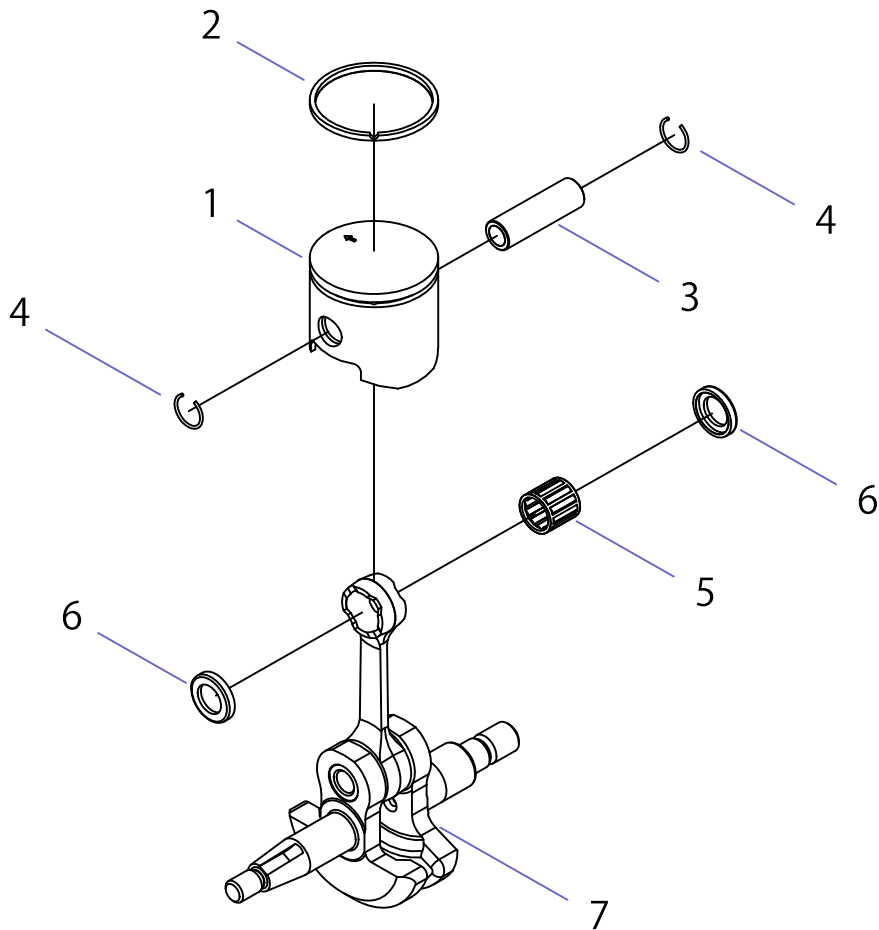

shindaiwa[®]

PARTS CATALOGUE

BLOWER EB220S(24)

24000001 -

1. CYLINDER

KEY	LV	PART NUMBER	Q'TY	DESCRIPTION	REMARKS	NOTE1	NOTE2
1		A130-001141	1	CYLINDER			
2		V100-000350	1	GASKET			
3		900105-05020	2	BOLT, H.S. 5*20	5*20		
4		A200-000381	1	INSULATOR, INTAKE			
5		V103-001150	1	GASKET			
6		V203-000580	2	BOLT,5			

2. MUFFLER

KEY	LV	PART NUMBER	Q'TY	DESCRIPTION	REMARKS	NOTE1	NOTE2
1		A300-000840	1	MUFFLER			
2		V104-000970	1	GASKET			
3		900105-05045	2	BOLT,H.S. 5*45	5*45		
4		900600-00005	2	WASHER 5	5		

3. CRANKCASE, ENGINE COVER

KEY	LV	PART NUMBER	Q'TY	DESCRIPTION	REMARKS	NOTE1	NOTE2
1		A120-000060	1	CRANKCASE,PTO			
2	+	V592-000310	1	BEARING, BALL	6001X10JRXC3		
3	+	V505-000080	1	OIL SEAL			
4		A120-000160	1	CRANKCASE,M			
5	+	V592-000300	1	BEARING, BALL	6000X12JRC3		
6	+	V503-000010	1	SEAL,OIL			
7	+	V622-000040	2	ROLLER			
8		900105-05025	3	BOLT, H.S. 5*25	5*25		
9		A190-000870	1	ENGINE COVER			
10		V203-001020	1	BOLT,5			
11		V203-000450	2	BOLT PC			

4. PISTON, CRANKSHAFT

KEY	LV	PART NUMBER	Q'TY	DESCRIPTION	REMARKS	NOTE1	NOTE2
1		A100-000900	1	PISTON			
2		A101-000230	1	RING,PISTON			
3		V606-000040	1	PIN,ENG			
4		V580-000070	2	RING,END			
5		V553-000090	1	BEARING,NEEDLE			
6		V306-000250	2	WASHER,CIRCULAR 8			
7		A011-000611	1	CRANKSHAFT,ASY			