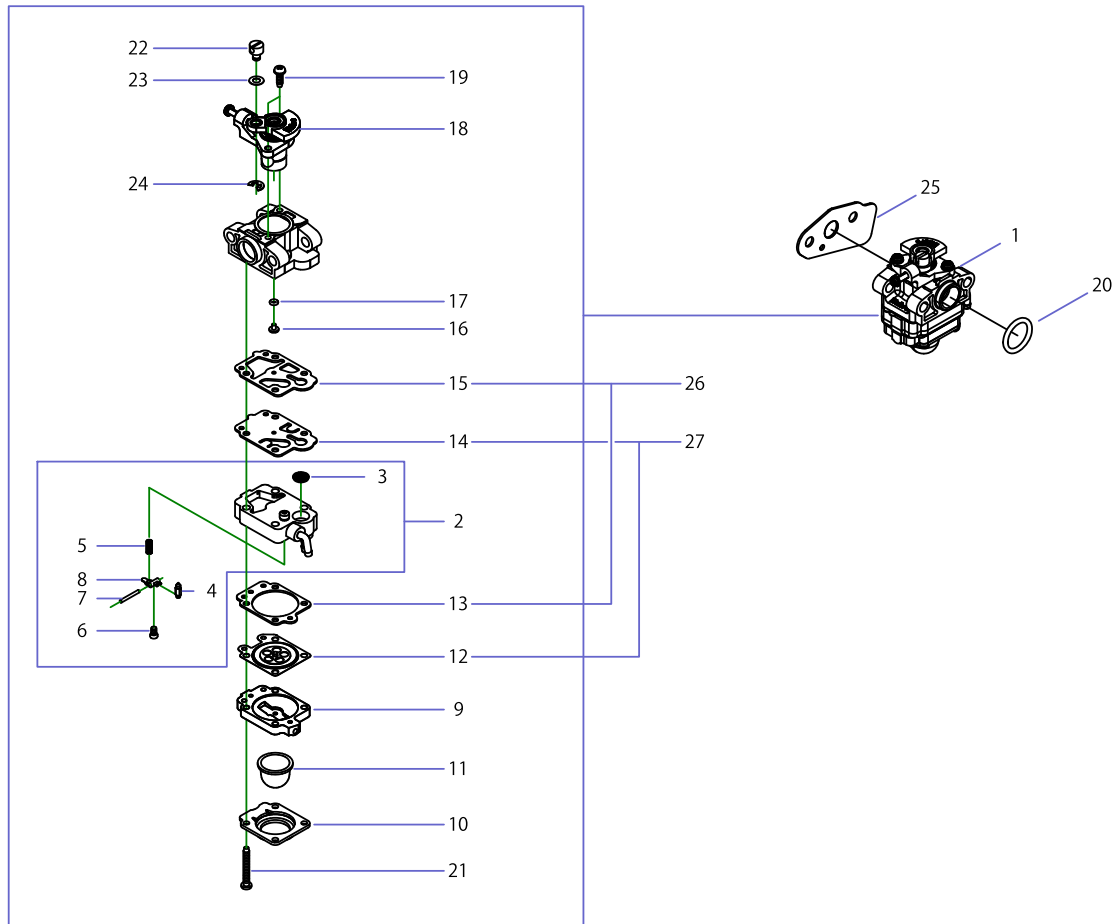

9. CARBURETOR

KEY	LV	PART NUMBER	Q'TY	DESCRIPTION	REMARKS	NOTE1	NOTE2
1		A021-003210	1	CARBURETOR,DIAPHRAGM	WYL-279A		
2	+	P003-003990	1	BODY ASSEMBLY, PUMP			
3	++	123126-10631	1	SCREEN, INLET			
4	++	123137-19830	1	VALVE, INLET NEEDLE			
5	++	123122-05560	1	SPRING, METER. LEVER			
6	++	123139-05560	1	SCREW, M. LEVER PIN			
7	++	123138-03930	1	PIN, METERING LEVER			
8	++	123123-38330	1	LEVER, METERING			
9	+	123180-05560	1	BODY, AIR PURGE			
10	+	123142-05560	1	COVER, PRIMER PUMP			
11	+	123181-40630	1	PUMP, PRIMER			
27	+	P050-008640	1	KIT,DIAPHRAGM			
12	++	P003-001850	1	DIAPHRAGM, METERING			
14	++	123112-40630	1	DIAPHRAGM, PUMP			
26	+	P050-008650	1	KIT,GASKET			
13	++	123140-05560	1	GASKET, M. DIAPHRAGM			
15	++	123125-40630	1	GASKET, PUMP			
16	+	P003-003450	1	MAIN JET			
17	+	123183-40630	1	O-RING			
18	+	P003-004000	1	VALVE, THROTTLE			
19	+	123114-44330	2	SCREW			
20	+	900720-00015	1	O-RING 15	P-15		
21	+	123110-05560	4	SCREW, PUMP COVER			
22	+	123172-45130	1	SWIVEL			
23	+	123149-54230	1	WASHER			
24	+	123173-07930	1	CLIP