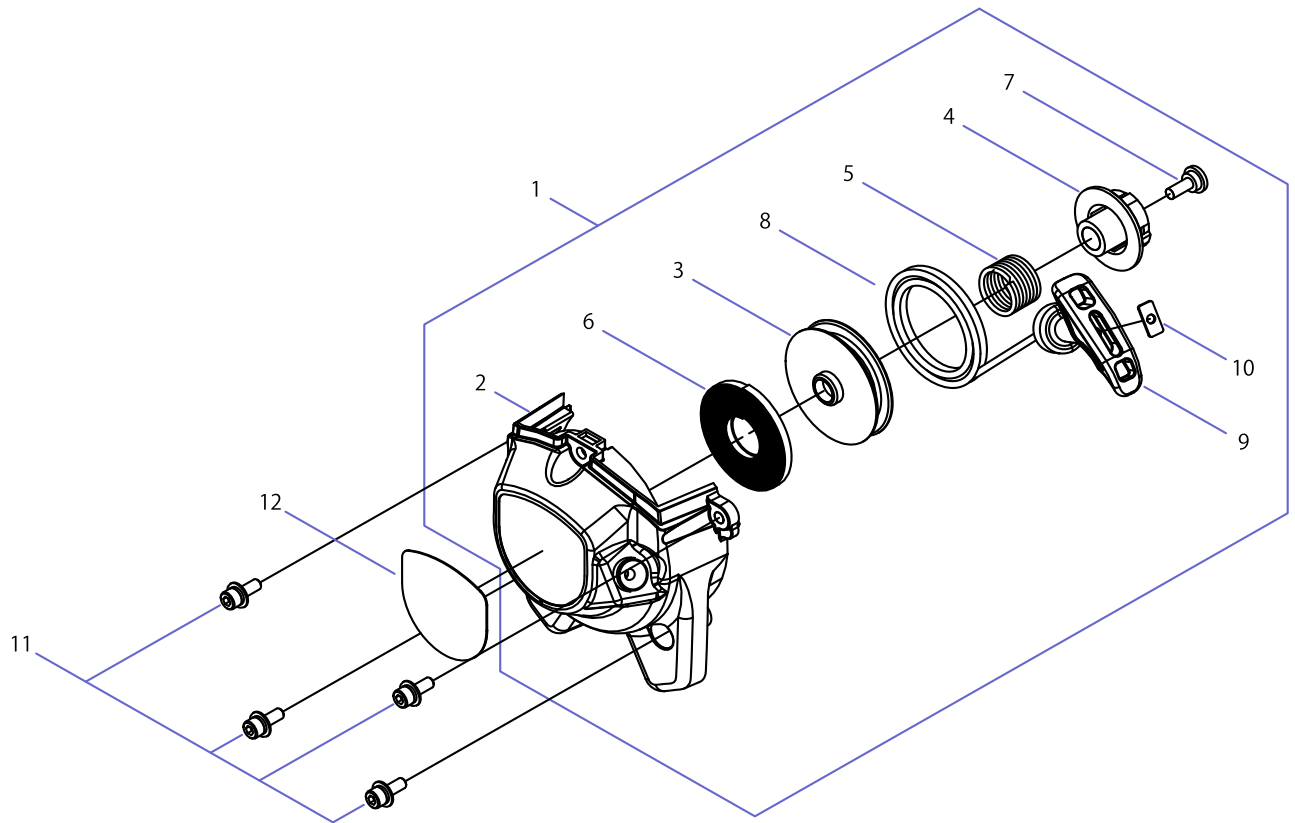

8. RECOIL STARTER

KEY	LV	PART NUMBER	Q'TY	DESCRIPTION	REMARKS	NOTE1	NOTE2
1		A051-001470	1	RECOIL STARTER ASSY			
2	+	A500-000600	1	STARTER CASE			
3	+	A506-000320	1	REEL			
4	+	C533-000140	1	CAM			
5	+	V452-000640	1	SPRING,TORSION			
6	+	A504-000100	1	RECOIL SPRING			
7	+	V253-000310	1	SCREW			
8	+	A509-000110	1	ROPE			
9	+	A511-000140	1	NOB			
10	+	A522-000040	1	STOPPER			
11		V203-001020	4	BOLT,5			
12		X543-001110	1	LABEL,TRADE