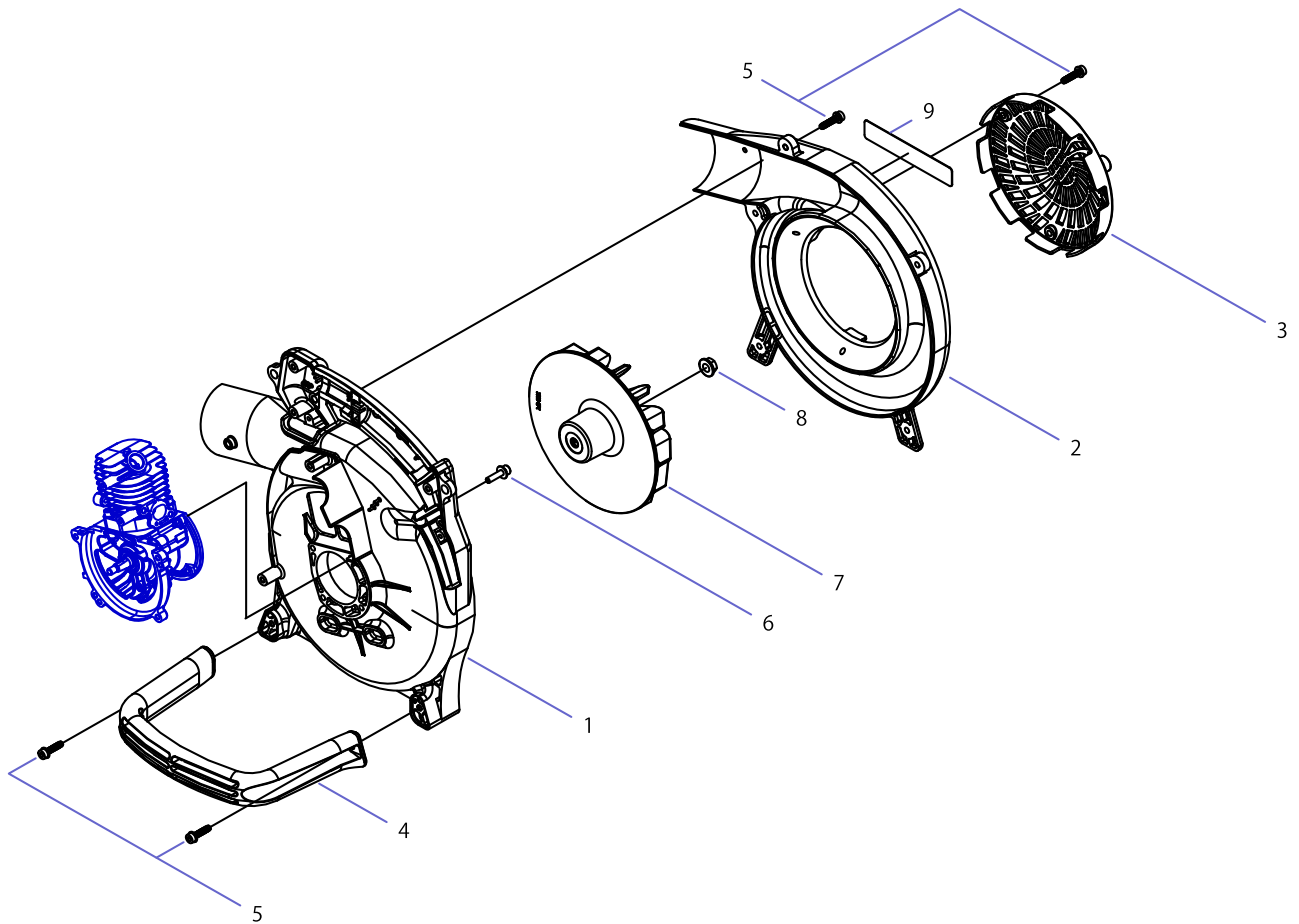

5. FAN CASE

KEY	LV	PART NUMBER	Q'TY	DESCRIPTION	REMARKS	NOTE1	NOTE2
1		E103-000713	1	CASE,FAN			
2		E103-000721	1	CASE,FAN			
3		E104-000120	1	INTAKE COVER			
4		C410-000610	1	SUBHANDLE			
5		V203-000450	10	BOLT PC			
6		V203-000330	4	BOLT-SPW			
7		E100-000090	1	FAN			
8		V265-000120	1	FLANGE NUT			
9		X543-001120	1	LABEL,TRADE