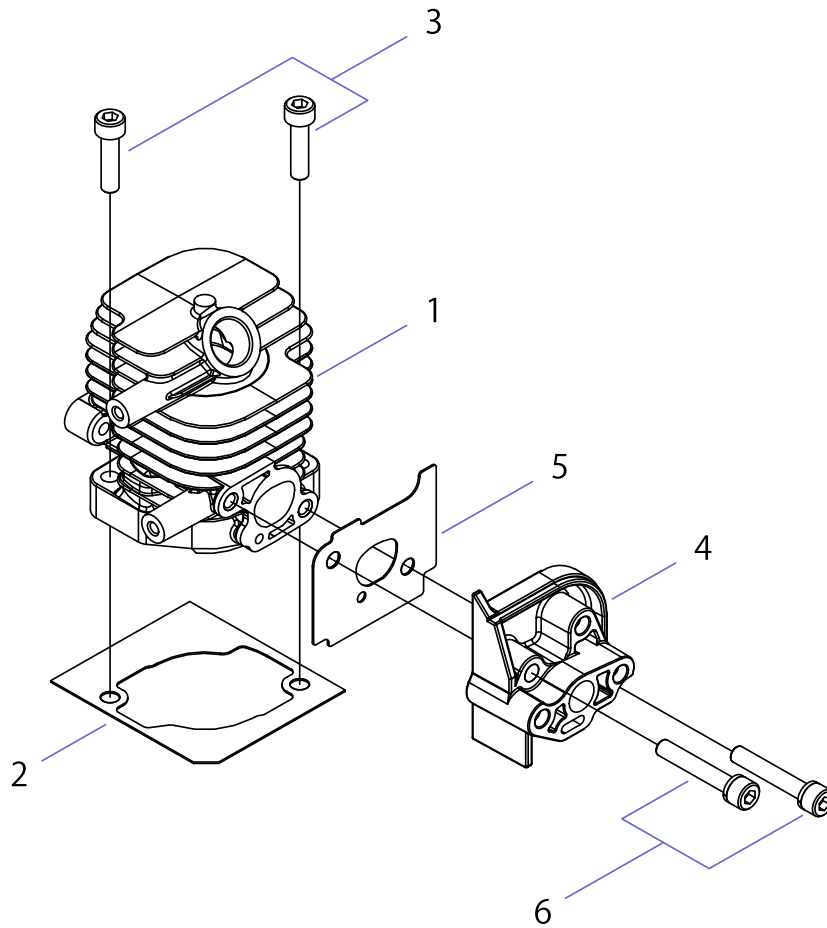

shindaiwa[®]

PARTS CATALOGUE

BLOWER EB220S(24)

24000001 -

1. CYLINDER

KEY	LV	PART NUMBER	Q'TY	DESCRIPTION	REMARKS	NOTE1	NOTE2
1		A130-001141	1	CYLINDER			
2		V100-000350	1	GASKET			
3		900105-05020	2	BOLT, H.S. 5*20	5*20		
4		A200-000381	1	INSULATOR, INTAKE			
5		V103-001150	1	GASKET			
6		V203-000580	2	BOLT,5			

2. MUFFLER

KEY	LV	PART NUMBER	Q'TY	DESCRIPTION	REMARKS	NOTE1	NOTE2
1		A300-000840	1	MUFFLER			
2		V104-000970	1	GASKET			
3		900105-05045	2	BOLT,H.S. 5*45	5*45		
4		900600-00005	2	WASHER 5	5		

3. CRANKCASE, ENGINE COVER

KEY	LV	PART NUMBER	Q'TY	DESCRIPTION	REMARKS	NOTE1	NOTE2
1		A120-000060	1	CRANKCASE,PTO			
2	+	V592-000310	1	BEARING, BALL	6001X10JRXC3		
3	+	V505-000080	1	OIL SEAL			
4		A120-000160	1	CRANKCASE,M			
5	+	V592-000300	1	BEARING, BALL	6000X12JRC3		
6	+	V503-000010	1	SEAL,OIL			
7	+	V622-000040	2	ROLLER			
8		900105-05025	3	BOLT, H.S. 5*25	5*25		
9		A190-000870	1	ENGINE COVER			
10		V203-001020	1	BOLT,5			
11		V203-000450	2	BOLT PC			

4. PISTON, CRANKSHAFT

KEY	LV	PART NUMBER	Q'TY	DESCRIPTION	REMARKS	NOTE1	NOTE2
1		A100-000900	1	PISTON			
2		A101-000230	1	RING,PISTON			
3		V606-000040	1	PIN,ENG			
4		V580-000070	2	RING,END			
5		V553-000090	1	BEARING,NEEDLE			
6		V306-000250	2	WASHER,CIRCULAR 8			
7		A011-000611	1	CRANKSHAFT,ASY			