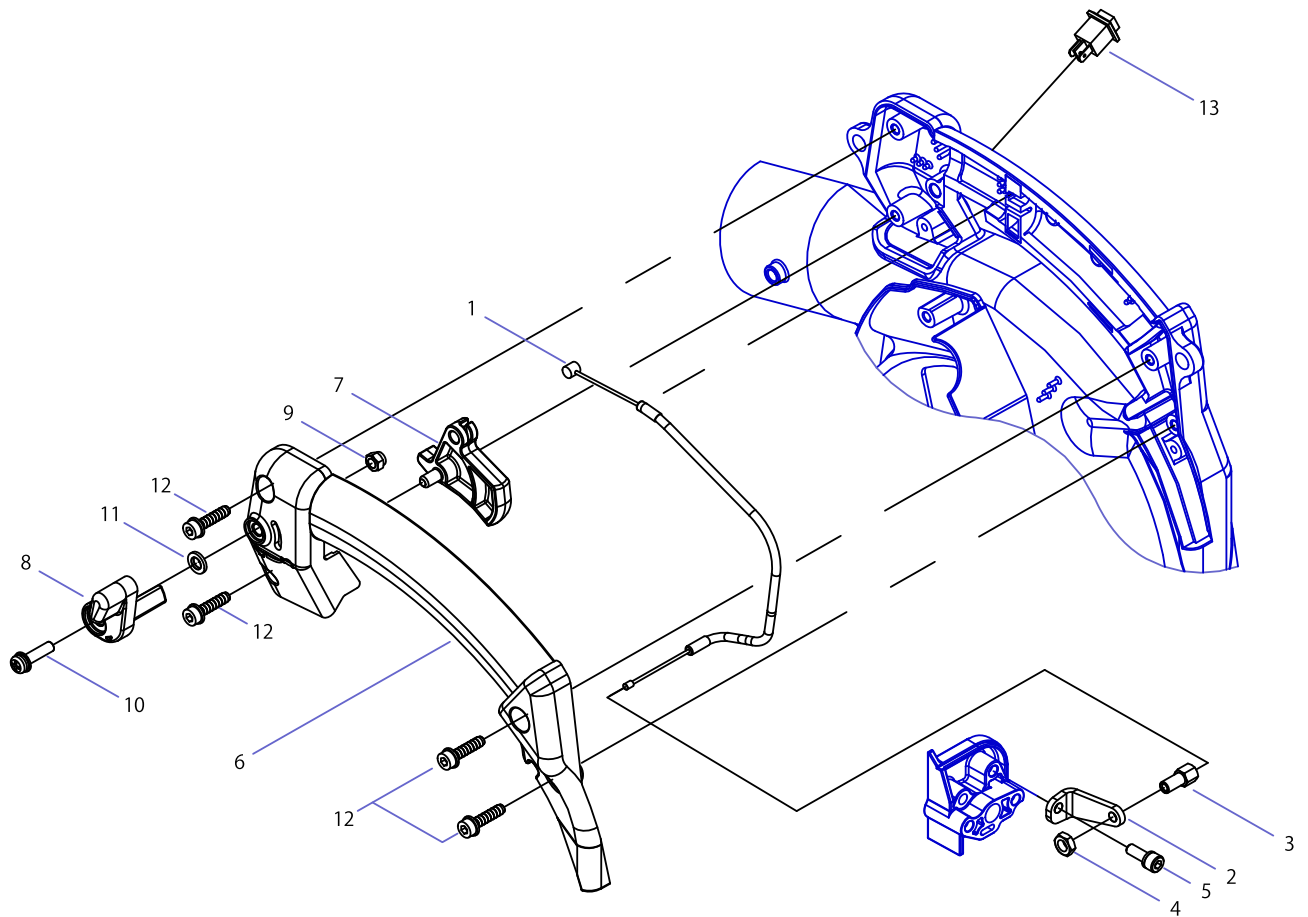

12. HANDLE

KEY	LV	PART NUMBER	Q'TY	DESCRIPTION	REMARKS	NOTE1	NOTE2
1		V430-002500	1	THROTTLE CABLE			
2		C487-000190	1	BRACKET			
3		C486-000010	1	CABLE ADJUSTER			
4		92018-06000	1	NUT			
5		V203-000340	1	BOLT SW			
6		C400-000562	1	HANDLE, FRONT			
7		C450-000431	1	CONTROL, THROTTLE			
8		C453-000310	1	LOCK LEVER			
9		V263-000110	1	NUT			
10		91566-05020	1	SCREW-SPW			
11		V346-000080	1	WAVE WASHER			
12		V203-000450	5	BOLT PC			
13		A045-000210	1	SWITCH ASSY