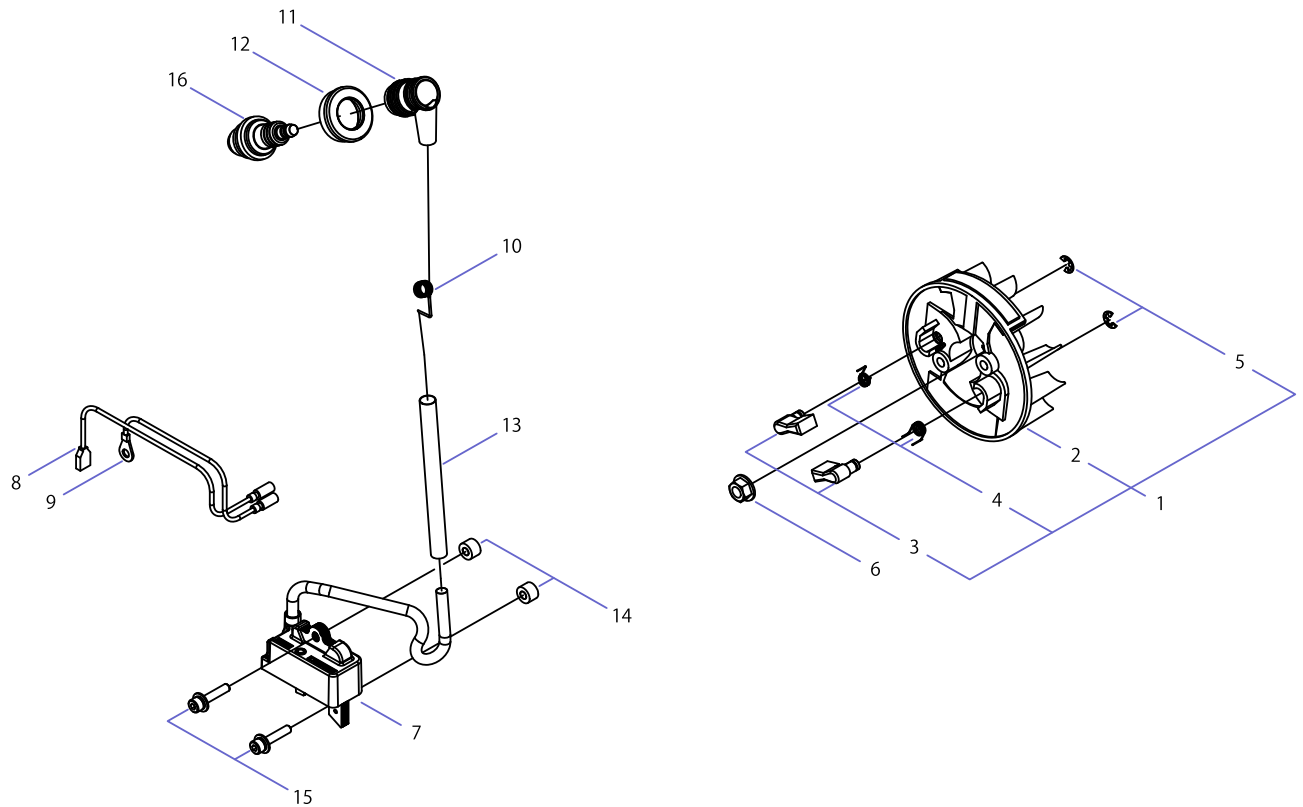

4. PISTON, CRANKSHAFT

KEY	LV	PART NUMBER	Q'TY	DESCRIPTION	REMARKS	NOTE1	NOTE2
1		A100-000900	1	PISTON			
2		A101-000230	1	RING,PISTON			
3		V606-000040	1	PIN,ENG			
4		V580-000070	2	RING,END			
5		V553-000090	1	BEARING,NEEDLE			
6		V306-000250	2	WASHER,CIRCULAR 8			
7		A011-000611	1	CRANKSHAFT,ASY			

5. FAN CASE

KEY	LV	PART NUMBER	Q'TY	DESCRIPTION	REMARKS	NOTE1	NOTE2
1		E103-000713	1	CASE,FAN			
2		E103-000721	1	CASE,FAN			
3		E104-000120	1	INTAKE COVER			
4		C410-000610	1	SUBHANDLE			
5		V203-000450	10	BOLT PC			
6		V203-000330	4	BOLT-SPW			
7		E100-000090	1	FAN			
8		V265-000120	1	FLANGE NUT			
9		X543-001120	1	LABEL,TRADE			

6. BLOWER PIPE

KEY	LV	PART NUMBER	Q'TY	DESCRIPTION	REMARKS	NOTE1	NOTE2
1		E165-000420	1	PIPE			
2		E165-000400	1	NOZZLE			
3		E165-000410	1	NOZZLE			
4		X602-000120	1	TOOL,WRENCH	19-13		
5		X705-000100	1	BAG,PACKING	140*200*T0.08		

7. MAGNETO

KEY	LV	PART NUMBER	Q'TY	DESCRIPTION	REMARKS	NOTE1	NOTE2
1		A409-000690	1	ROTOR, MAGNETO			
2	+	A409-000700	1	ROTOR			
3	+	A514-000090	2	PAWL, STARTER			
4	+	V452-000630	2	SPRING, TORSION			
5	+	V583-000140	2	RING			
6		V265-000150	1	NUT, 8			
7		A411-000521	1	COIL, IGNITION			
8		V485-002340	1	LEAD			
9		V485-002350	1	LEAD			
10		A426-000040	1	TERMINAL, SPARK PLUG			
11		A427-000060	1	CAP, SPARK PLUG			
12		A429-000090	1	COVER, CAP			
13		V475-006540	1	TUBE			
14		V352-000100	2	COLLAR, 4	9*4.2*L6		
15		V202-000330	2	BOLT			
16		159010-12530	1	PLUG, SPARK (BPMR-6A)	BPMR-6A		