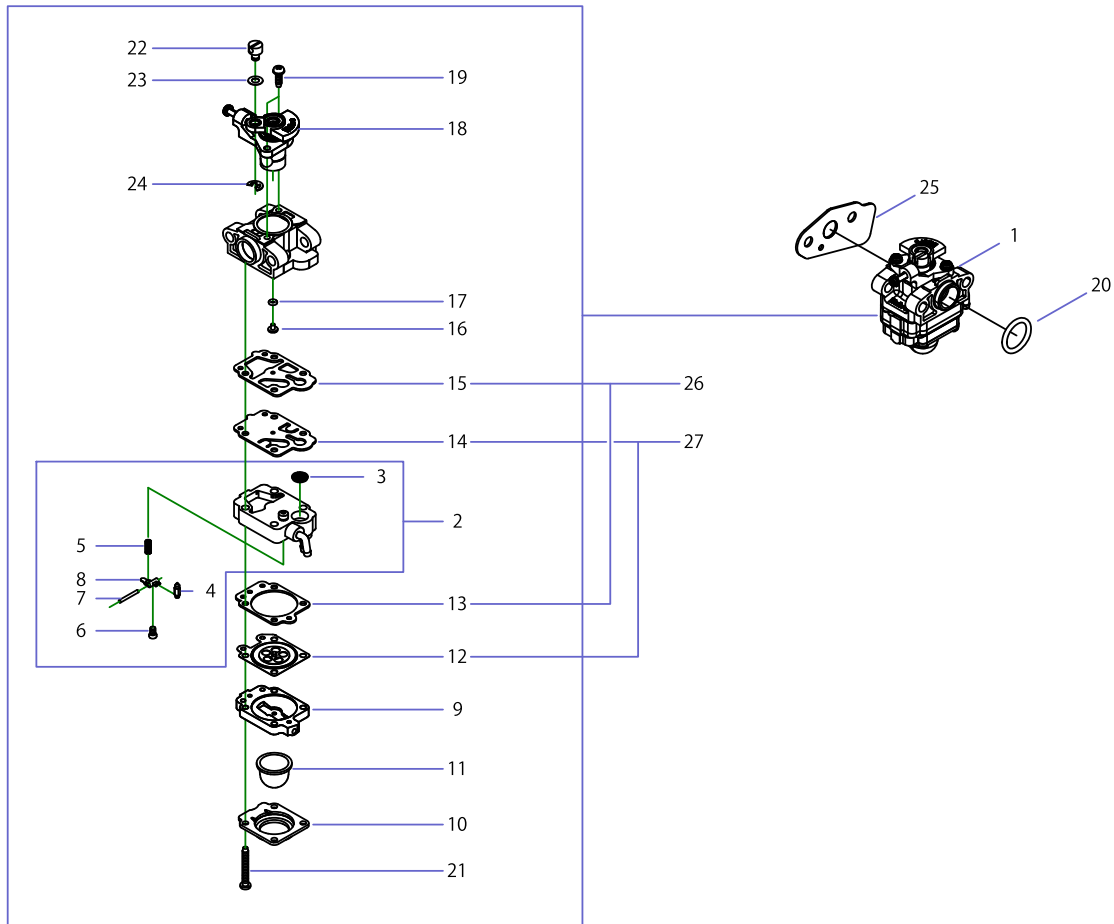

9. CARBURETOR

KEY	LV	PART NUMBER	Q'TY	DESCRIPTION	REMARKS	NOTE1	NOTE2
25		V103-000690	1	GASKET,CARBURETOR