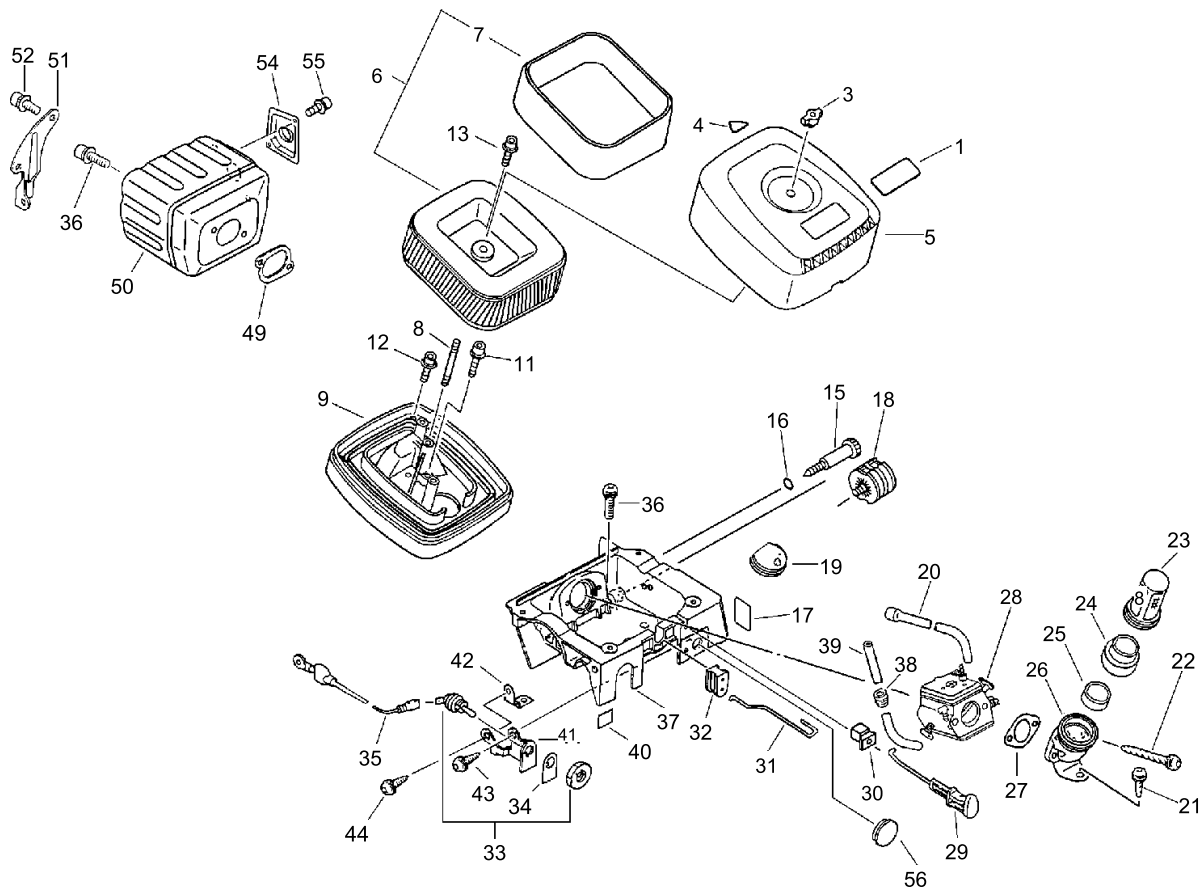

AIR CLEANER, CARBURETOR, MUFFLER

AIR CLEANER, CARBURETOR, MUFFLER

KEY NO	LV(+)	Part No	Description	Qty	Standard
55		900162-04010	BOLT, H.S. 4*10	2	4*10 W,SW
56		101578-38431	PLUG	1