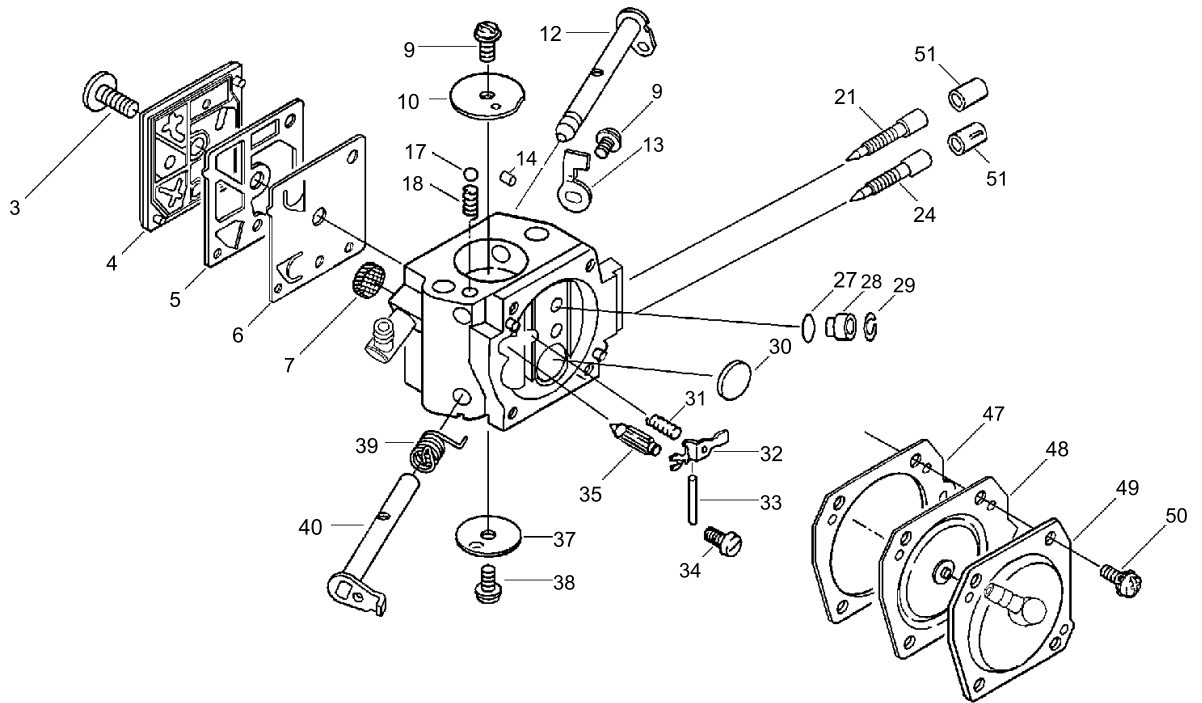

CARBURETOR

CARBURETOR

KEY NO	LV(+)	Part No	Description	Qty	Standard
		A021-000730	CARBURETOR, DIAPHRAGM	1	HDA-216
3	+	123110-03930	SCREW, PUMP COVER	1	
4	+	123124-19830	COVER, FUEL PUMP	1	
5	+	123125-12330	GASKET, FUEL PUMP	1	
6	+	123112-12330	DIAPHRAGM, FUEL PUMP	1	
7	+	123126-10631	SCREEN, INLET	1	
9	+	123114-38830	SCREW	2	
10	+	123132-32430	VALVE, CHOKE	1	
12	+	123131-19830	SHAFT, CHOKE	1	
13	+	123156-30830	STOP, THROTTLE	1	
14	+	123178-15030	PLUG, FRICTION	1	
17	+	123136-10630	BALL, CHOKE FRICTION	1	
18	+	123135-10630	SPRING, CHOKE FRICT.	1	
21	+	123120-32631	NEEDLE, HIGH SPEED	1	
24	+	123118-02261	NEEDLE	1	
27	+	123183-40630	O-RING	1	
28	+	123184-06060	JET #42	1	#42
29	+	123169-10630	RING, RETAINING	1	
30	+	123146-10631	PLUG, WELCH	1	
31	+	123122-39830	SPRING, METER. LEVER	1	
32	+	123123-18330	LEVER, METERING	1	
33	+	123138-03930	PIN, METERING LEVER	1	
34	+	123139-03930	SCREW, M. LEVER PIN	1	
35	+	123137-19830	VALVE, INLET NEEDLE	1	
37	+	123132-16130	VALVE, CHOKE	1	
38	+	123114-05260	SCREW	1	
39	+	123113-16130	SPRING, THRT. RETURN	1	
40	+	123117-32630	SHAFT, THROTTLE	1	
47	+	123140-16131	GASKET, M. DIAPHRAGM	1	
48	+	123141-16131	DIAPHRAGM, METERING	1	
49	+	P003-000000	COVER, M. DIAPHRAGM	1	
50	+	123130-02960	SCREW	4	
51	+	P003-000010	LIMITER CAP	2