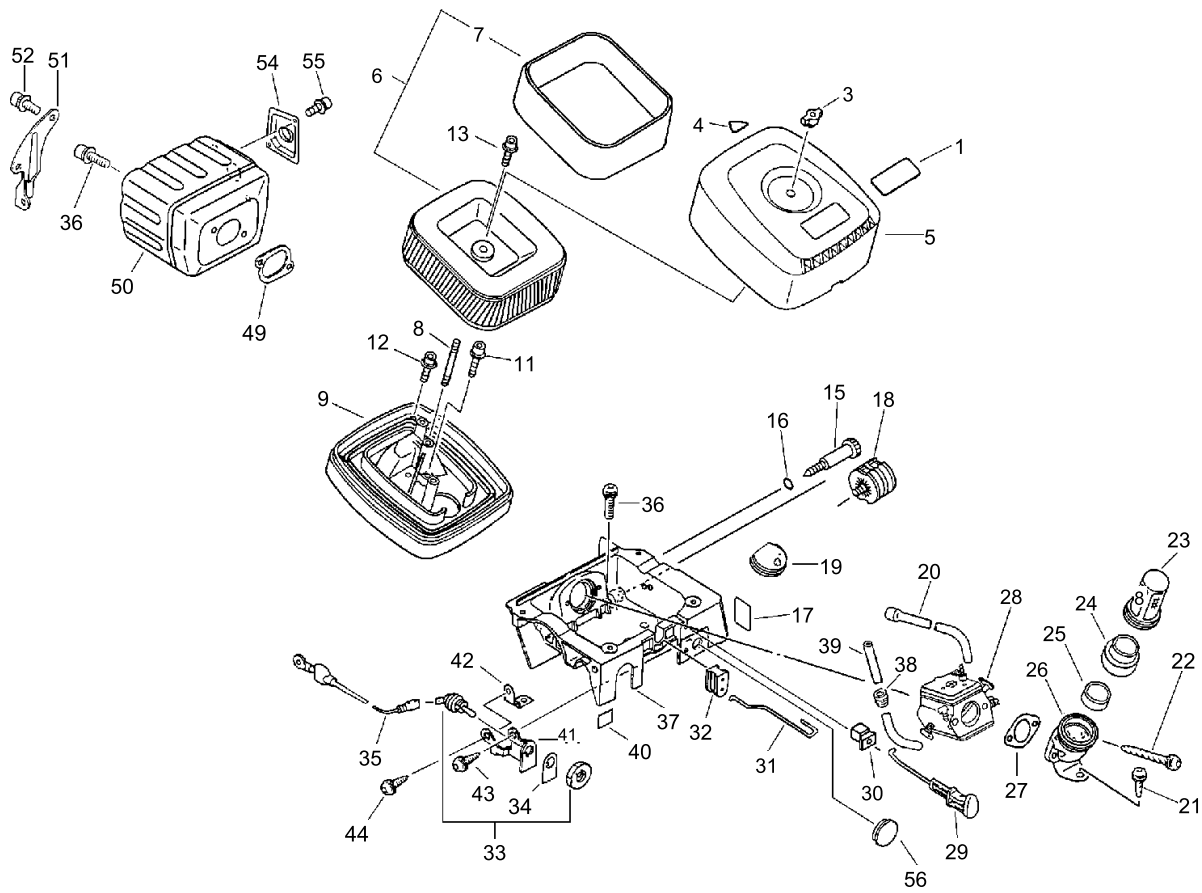

AIR CLEANER, CARBURETOR, MUFFLER

AIR CLEANER, CARBURETOR, MUFFLER

KEY NO	LV(+)	Part No	Description	Qty	Standard
1		X503-005551	LABEL,MODEL	1	
3		130322-05261	NUT	1	
4		890057-07060	LABEL	1	
5		130313-06061	COVER, AIR CLEANER	1	
6		130305-07061	FILTER, AIR	1	
7	+	130305-25061	FILTER, AIR	1	
8		130712-06061	STUD	1	5*42
9		A225-000130	CASE,CLEANER	1	
11		900238-05025	SCREW 5*25	1	5*25
12		900238-05016	SCREW 5*16	4	5*16
13		130435-07060	BOLT	2	
15		129013-30831	SCREW, IDLE SPEED	1	
16		900720-20007	O-RING 7	1	P-7
17		890185-03460	LABEL, IDLE	1	
18		100905-32331	CUSHION (R)	1	
19		V140-000010	GROMMET,HOSE	1	
20		130110-19830	PIPE, IMPULSE	1	
21		900252-05014	SCREW 5*14	1	5*14
22		900252-05053	SCREW 5*53	2	5*53
23		130821-06060	SCREEN	1	
24		V420-000691	CUSHION	1	
25		V362-000020	COLLAR,22	1	
26		A204-000030	ELBOW,CARBURETOR	1	
27		130010-20760	GASKET, INTAKE	1	
28		A021-000730	CARBURETOR, DIAPHRAGM	1	HDA-216
29		178510-32330	ROD, CHOKE	1	
30		178810-33331	GROMMET, CHOKE	1	
31		178011-32630	ROD, THROTTLE	1	
32		178114-32630	HOLDER, THR. LEVER	1	
33		163400-30830	SWITCH, IGNITION	1	
34		890157-30130	LABEL, SWITCH	1	
35		162021-32530	LEAD	1	
36		900162-05020	BOLT, H.S. 5*20	6	5*20 W,SW
37		A220-000030	CASE,CARBURETOR	1	
38		132115-01461	GROMMET	1	
39		437211-14730	PIPE, OIL	1	6*3*130L
40		890157-39130	LABEL, SWITCH	1	
41		163810-30130	BRACKET, SWITCH	1	
42		156635-32530	PLATE, GROUND	1	
43		900252-05010	SCREW 5*10	1	5*10
44		900252-04010	SCREW 4*10	1	4*10
49		145510-32431	GASKET, MUFFLER	1	
50		A300-000781	MUFFLER, EXHAUST	1	
51		145711-32430	BRACKET, MUFFLER	1	
52		900162-05014	BOLT, H.S. 5*14	2	5*14 W,SW
54		A313-000460	GUIDE,EXH	1