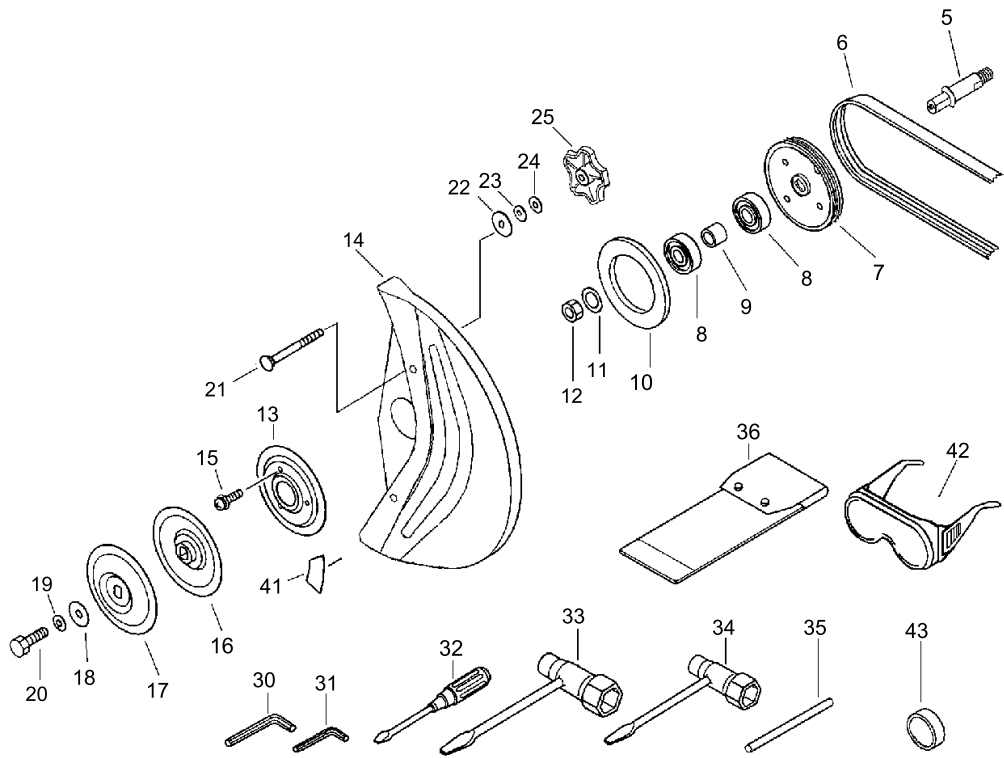

CUTTER COVER, BELT, TOOLS

CUTTER COVER, BELT, TOOLS

KEY NO	LV(+)	Part No	Description	Qty	Standard
5		C364-000022	SHAFT,CUTTER	1	
6		V196-000090	BELT	1	
7		V176-000031	PULLEY	1	
8		900812-06202	BEARING, BALL 6202	2	6202DDU(LLU)
9		606117-21860	COLLAR	1	15.1*19.1*8
10		689024-05260	PLATE, CUSHION	1	
11		900602-00010	WASHER 10(10.5*21*2)	1	10.5*21*2
12		900501-00010	NUT 10*1.25	1	10*P1.25
13		C371-000000	PLATE,CUTTER COVER	1	
14		C370-000020	COVER,CUTTER	1	
15		900241-04010	SCREW 4*10	3	4*10
16		611014-07062	FLANGE, CUTTER	1	
17		611015-07062	FLANGE, CUTTER	1	
18		611019-05260	WASHER	1	
19		900605-00010	WASHER, SPRING 10	1	10
20		V206-000160	BOLT,10	1	M10*1.25*25
21		V205-000300	BOLT,8	1	M8*1.25*50
22		V306-000110	WASHER,CIRCULAR 8	1	8.6*28*T2
23		900600-00008	WASHER	1	8
24		900605-00008	WASHER, SPRING 8	1	8
25		V299-000210	KNOB,FASTENER	1	
30		895610-00130	L-WRENCH (4MM)	1	
31		895612-03430	L-WRENCH (3MM)	1	
32		895811-00130	DRIVER, SCREW 125	1	
33		895410-10630	WRENCH, W/S. DRIVER	1	
34		895410-00430	WRENCH, W/S. DRIVER	1	
35		X606-000080	TOOL,BAR	1	5*120
36		898510-39130	BAG, TOOL	1	
41		X505-001331	LABEL,CAUTION	1	
42		X690-000050	GOGGLE	1	GOGGLE + NOTE
43		611022-09160	COLLAR 20*22*4.5	1