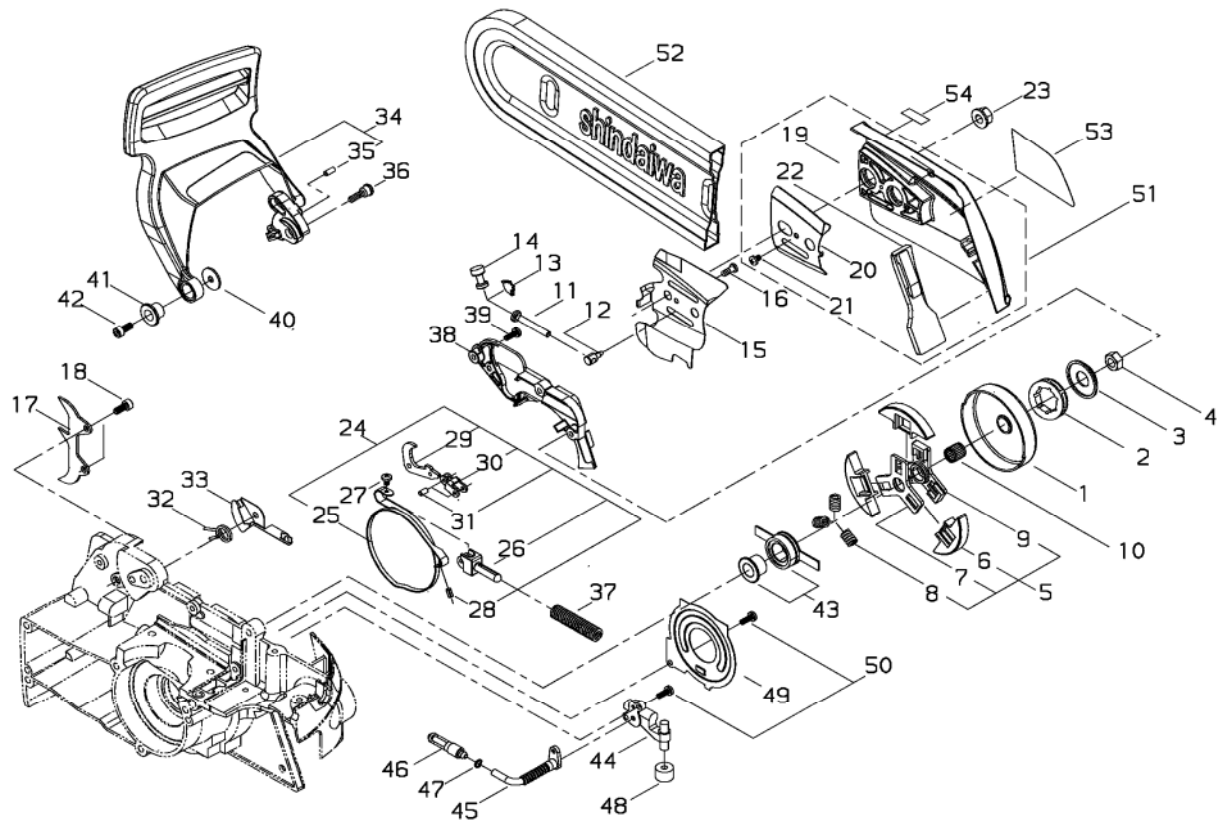

5. CLUTCH, CLUTCH COVER

KEY	LV	PART NUMBER	Q'TY	DESCRIPTION	REMARKS	NOTE1	NOTE2
53		69032-91330	1	LABEL TRADE			
54		19401-00093	1	LABEL INST