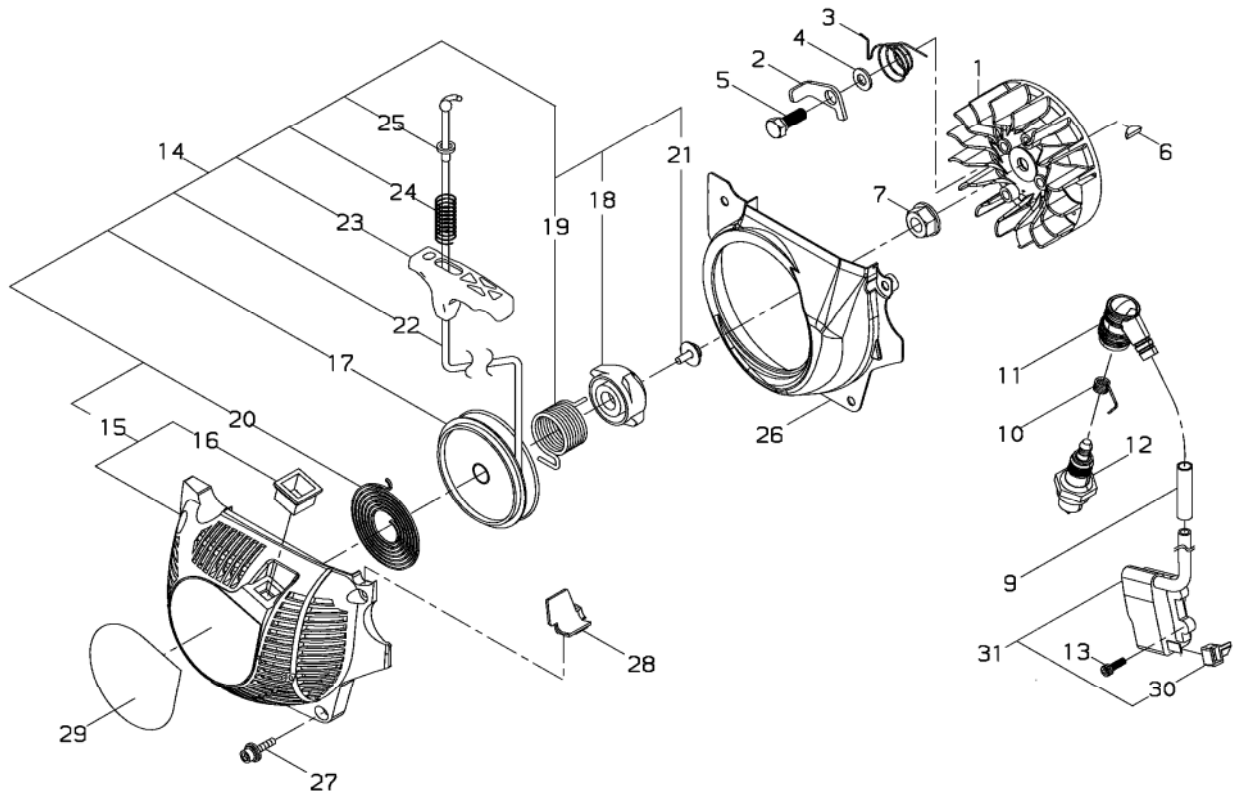

6. MAGNETO, RECOIL STARTER

KEY	LV	PART NUMBER	Q'TY	DESCRIPTION	REMARKS	NOTE1	NOTE2
28		69025-75310	1	GROMMET			
29		69032-91320	1	LABEL TRADE			
30		39311-71320	1	BODY, TERMINAL			
31		39311-71360	1	COIL