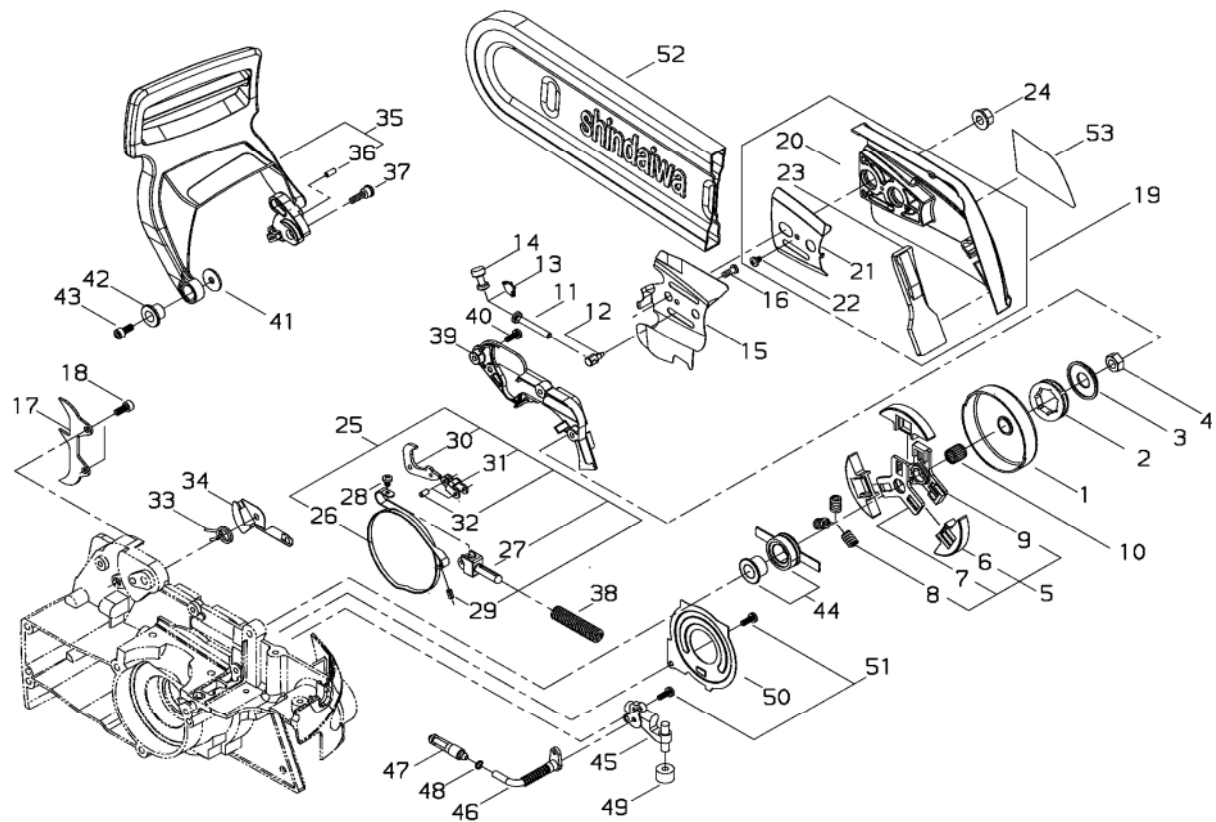

5. CLUTCH, CLUTCH COVER

KEY	LV	PART NUMBER	Q'TY	DESCRIPTION	REMARKS	NOTE1	NOTE2
1		39311-51110	1	CLUTCH DRUM			
2		22131-98120	1	RIM			
3		39311-51320	1	COLLAR			
4		11500-08001	2	NUT		M8	
5		39311-51020	1	CLUTCH ASSY			
6	•	39311-51120	3	CLUTCH SHOE			
7	•	39311-51130	1	CLUTCH BOSS			
8	•	22197-51230	3	SPRING			
9	•	22182-51241	1	HUB, CLUTCH			
10		22100-51310	1	NEEDLE BEARING			
11		22182-52620	1	SCREW			
12		22150-52440	1	TENSIONER, CHAIN			
13		22182-52631	1	GUIDE			
14		22182-52641	1	ADJUST GEAR			
15		39311-52130	1	GUIDE PLATE			
16		22173-56150	1	SCREW		M4x7	
17		39311-52140	1	SPIKE			
18		01020-05120	2	BOLT	M5*12	M5x12	
19		39311-53010	1	CLUTCH COVER ASSY			
20	•	39311-53110	1	CLUTCH COVER			
21	•	39311-53121	1	GUIDE PLATE			
22	•	01270-04062	1	CSREW TAPPING		4x6	
23	•	39311-53130	1	PROTECTOR			
24		22182-52411	2	NUT			
25		39311-54310	1	BRAKE BAND COMP			
26	•	39311-54110	1	BRAKE BAND