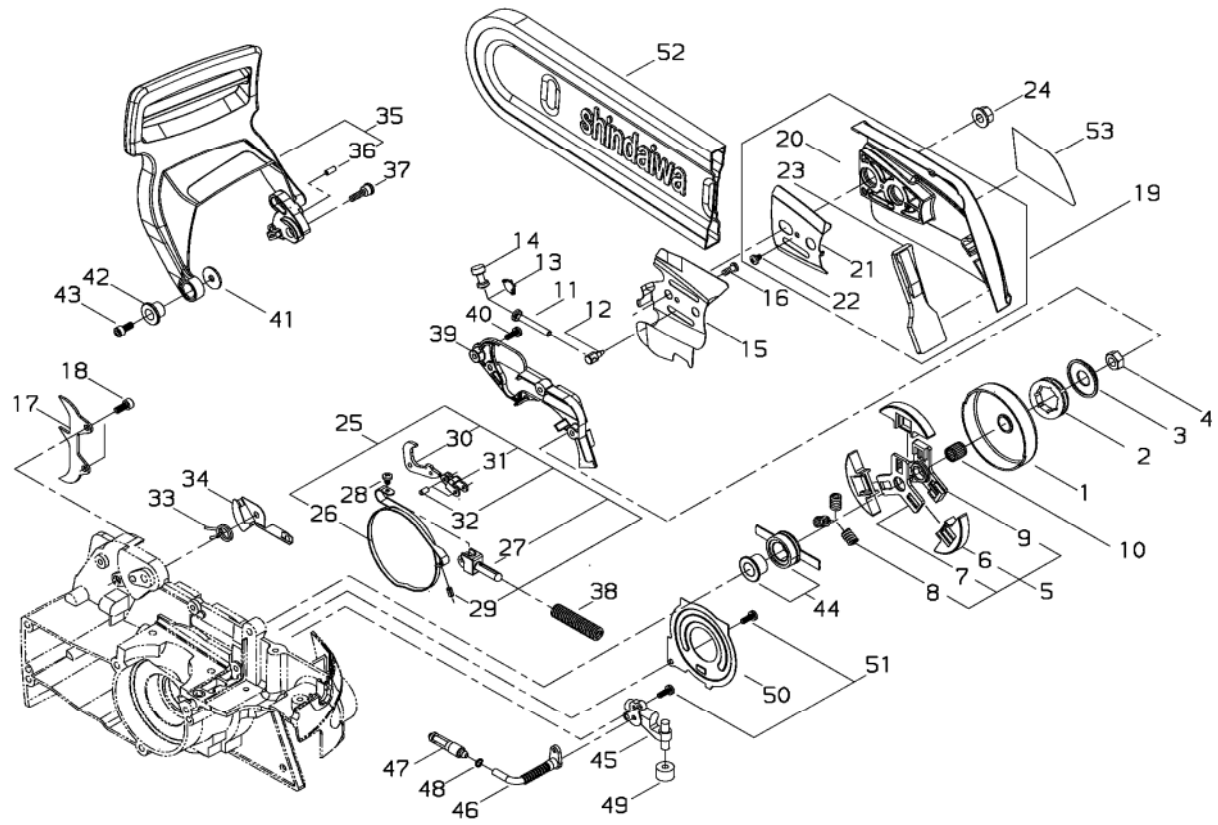

5. CLUTCH, CLUTCH COVER

KEY	LV	PART NUMBER	Q'TY	DESCRIPTION	REMARKS	NOTE1	NOTE2
53		69025-91332	1	LABELTRADE