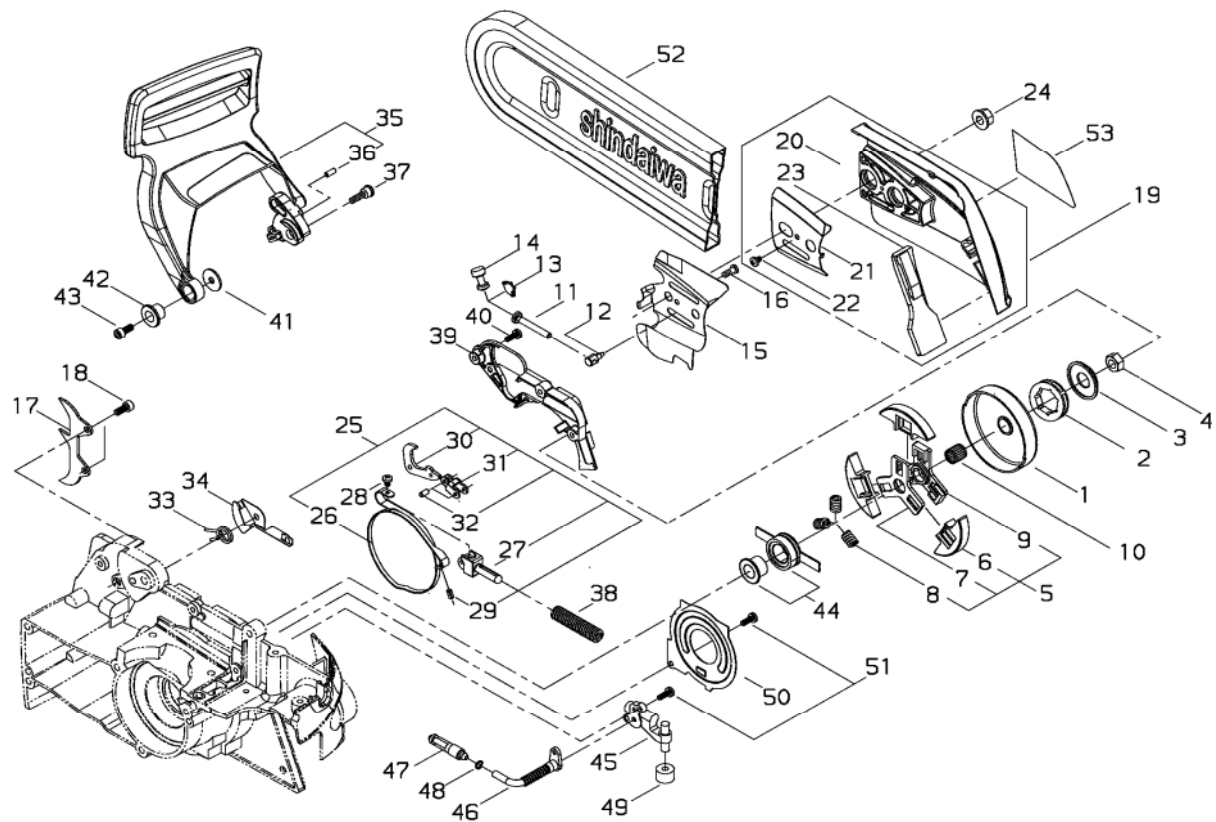

5. CLUTCH, CLUTCH COVER

KEY	LV	PART NUMBER	Q'TY	DESCRIPTION	REMARKS	NOTE1	NOTE2
27	•	39311-54320	1	CONNECTOR,BRAKE			
28	•	01270-04103	1	SCREW TAPPING		4x10	
29	•	02427-40105	1	PIN			
30	•	39311-54330	1	CONNECTOR,BRAKE			
31	•	39311-54340	1	TIE STRAP			
32	•	12492-30110	2	ROLLER			
33		17520-15400	1	COIL SPRING			
34		39311-54350	1	PLATE			
35		39311-54362	1	GUARD			
36	•	12492-40080	1	ROLLER			
37		39311-54380	1	BOLT			
38		17500-12300	1	COIL SPRING			
39		39311-54130	1	COVER BRAKE			
40		11060-04141	3	BOLT ADHESIVE		M4x14	
41		22169-54670	1	WASHER			
42		15401-10119	1	COLLAR			
43		01020-05180	1	BOLT		M5x18	
44		22197-55110	1	GEAR			
45		22197-55201	1	OIL PUMP ASSY			
46		22182-55311	1	OIL PIPE			
47		22182-55330	1	OIL FILTER			
48		20020-85540	1	CLIP			
49		22169-55430	1	ELEMENT			
50		39311-55231	1	PUMP COVER			
51		11060-04141	3	BOLT ADHESIVE		M4x14	
52		19600-74100	1	CHAIN COVER		350、400mm