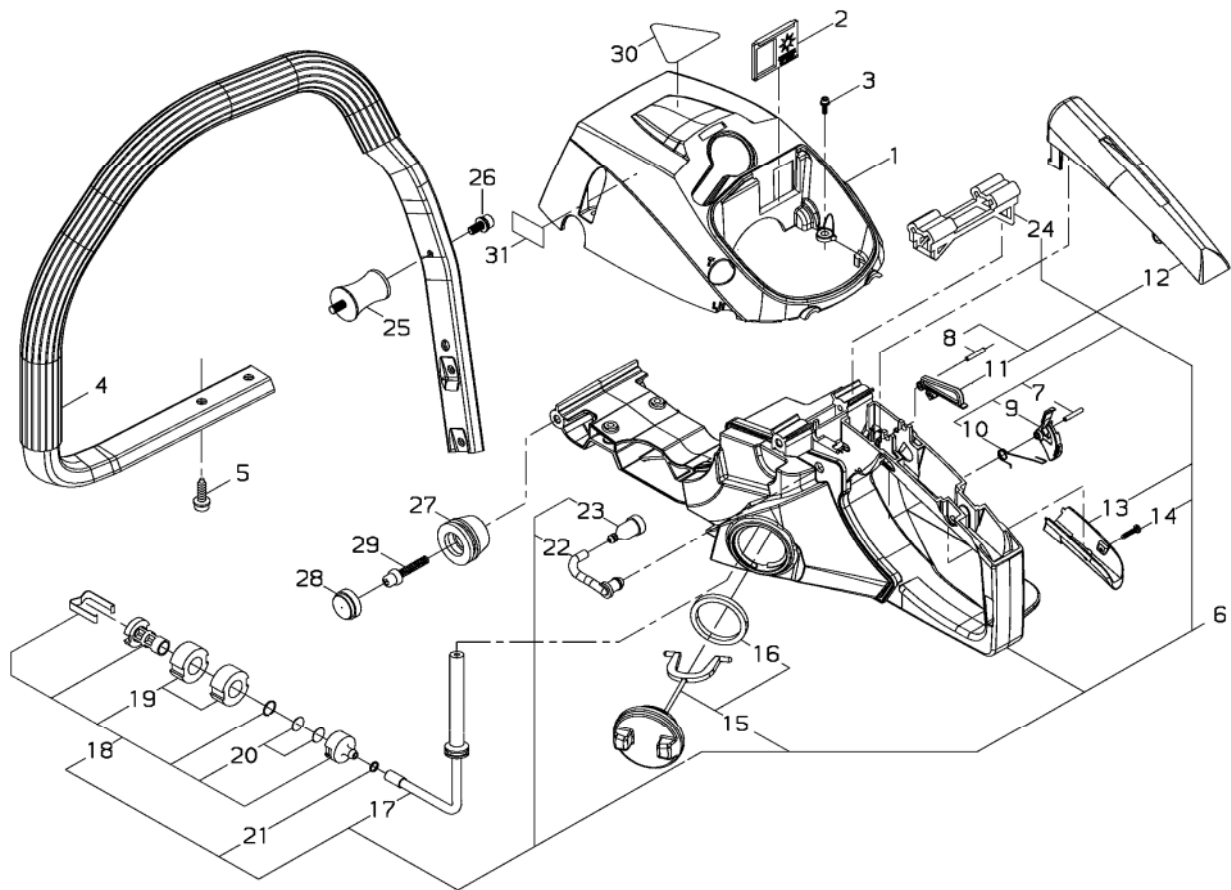

3. COVER, HANDLE

KEY	LV	PART NUMBER	Q'TY	DESCRIPTION	REMARKS	NOTE1	NOTE2
27		39311-33310	4	CUSHION			
28		39311-33320	4	PLUG			
29		22160-33770	4	BOLT			
30		19402-00083	1	LABEL,CAUTION		PL	
31		19406-00036	1	LABEL FEATURE		EMC N452