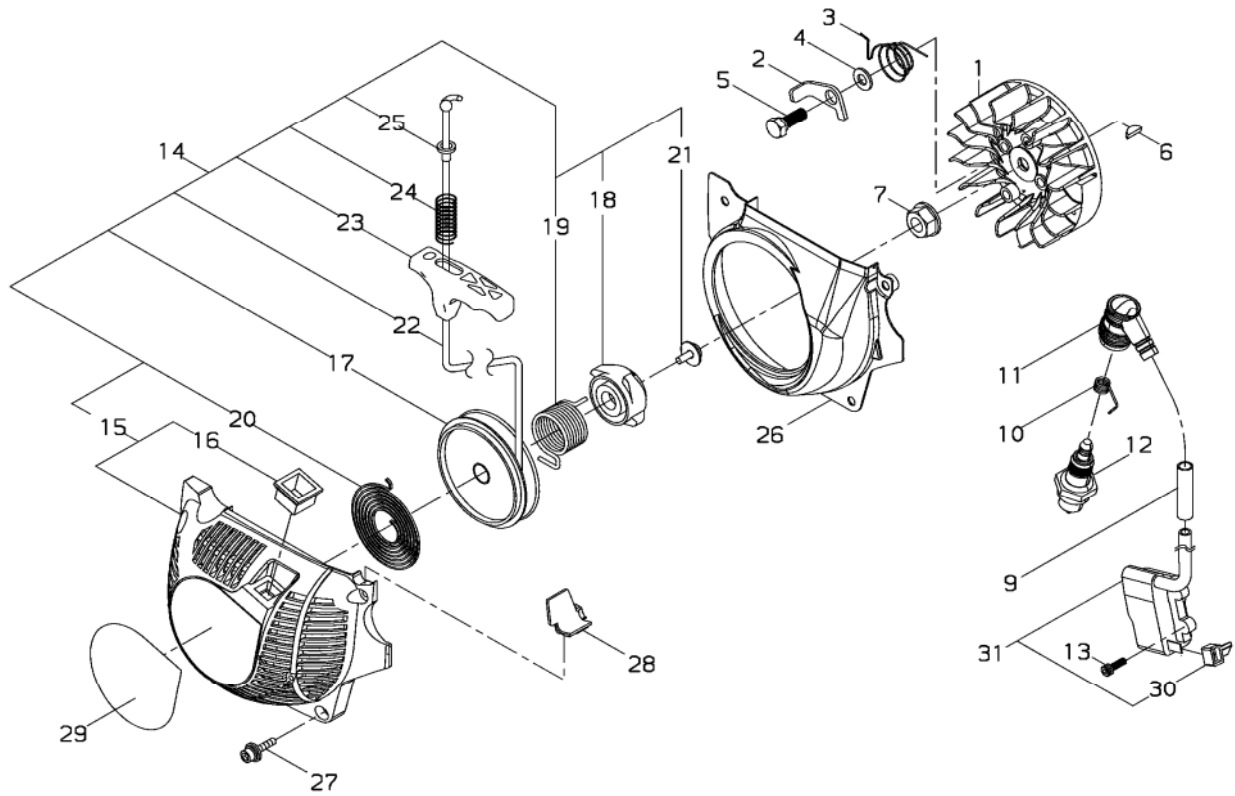

6. MAGNETO, RECOIL STARTER

KEY	LV	PART NUMBER	Q'TY	DESCRIPTION	REMARKS	NOTE1	NOTE2
28		39311-75320	1	GROMMET			
29		69025-91322	1	LABELTRADE			
30		39311-71320	1	BODY, TERMINAL			
31		39311-71360	1	COIL