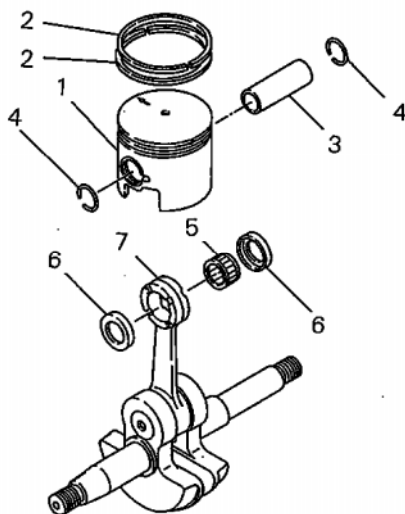

4. PISTON, CRANKSHAFT

KEY	LV	PART NUMBER	Q'TY	DESCRIPTION	REMARKS	NOTE1	NOTE2
1		22156-41110	1	PISTON			
2		22156-41210	2	PISTON RING			
3		20010-41310	1	PISTON PIN			
4		22100-41230	2	SNAP RING			
5		20010-41330	1	NEEDLE BEARING			
6		22156-41340	2	THRUST WASHER			
7		22159-42000	1	CRANK SHAFT ASSY