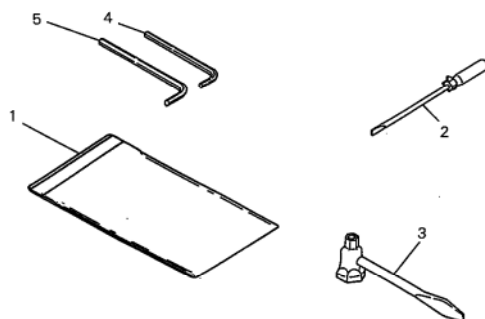

9. TOOL

KEY	LV	PART NUMBER	Q'TY	DESCRIPTION	REMARKS	NOTE1	NOTE2
6		72297-91000	1	TOOL SET			
1	▪	19639-01100	1	POLY BAG			
2	▪	22150-91160	1	DRIVER			
3	▪	22150-91410	1	PLUG WRENCH		13x19mm	
4	▪	09026-03001	1	HEXA WRENCH 4MM		3mm M4	
5	▪	09026-04001	1	HEXA WRENCH	4MM M5ㇿ	4mm M5