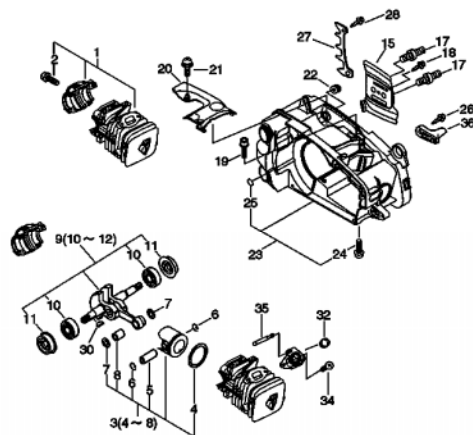

1. CYLINDER, PISTON, CRANKCASE

KEY	LV	PART NUMBER	Q'TY	DESCRIPTION	REMARKS	NOTE1	NOTE2
34		52142-00110	2	SCREW 5*12			
35		52142-00680	1	PIPE			
36		52130-01630	1	CATCHER CHAIN