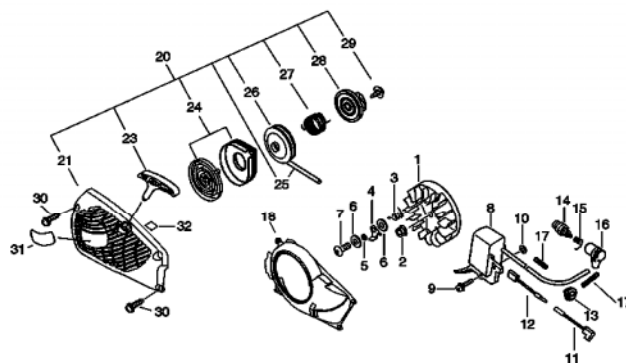

3. RECOIL STARTER, MAGNETO

KEY	LV	PART NUMBER	Q'TY	DESCRIPTION	REMARKS	NOTE1	NOTE2
29	•	52142-00440	1	SCREW			
30		52130-01830	4	SCREW 4*16			
31		52142-01470	1	LABEL MODEL			
32		52142-01500	1	LABEL CAUTION